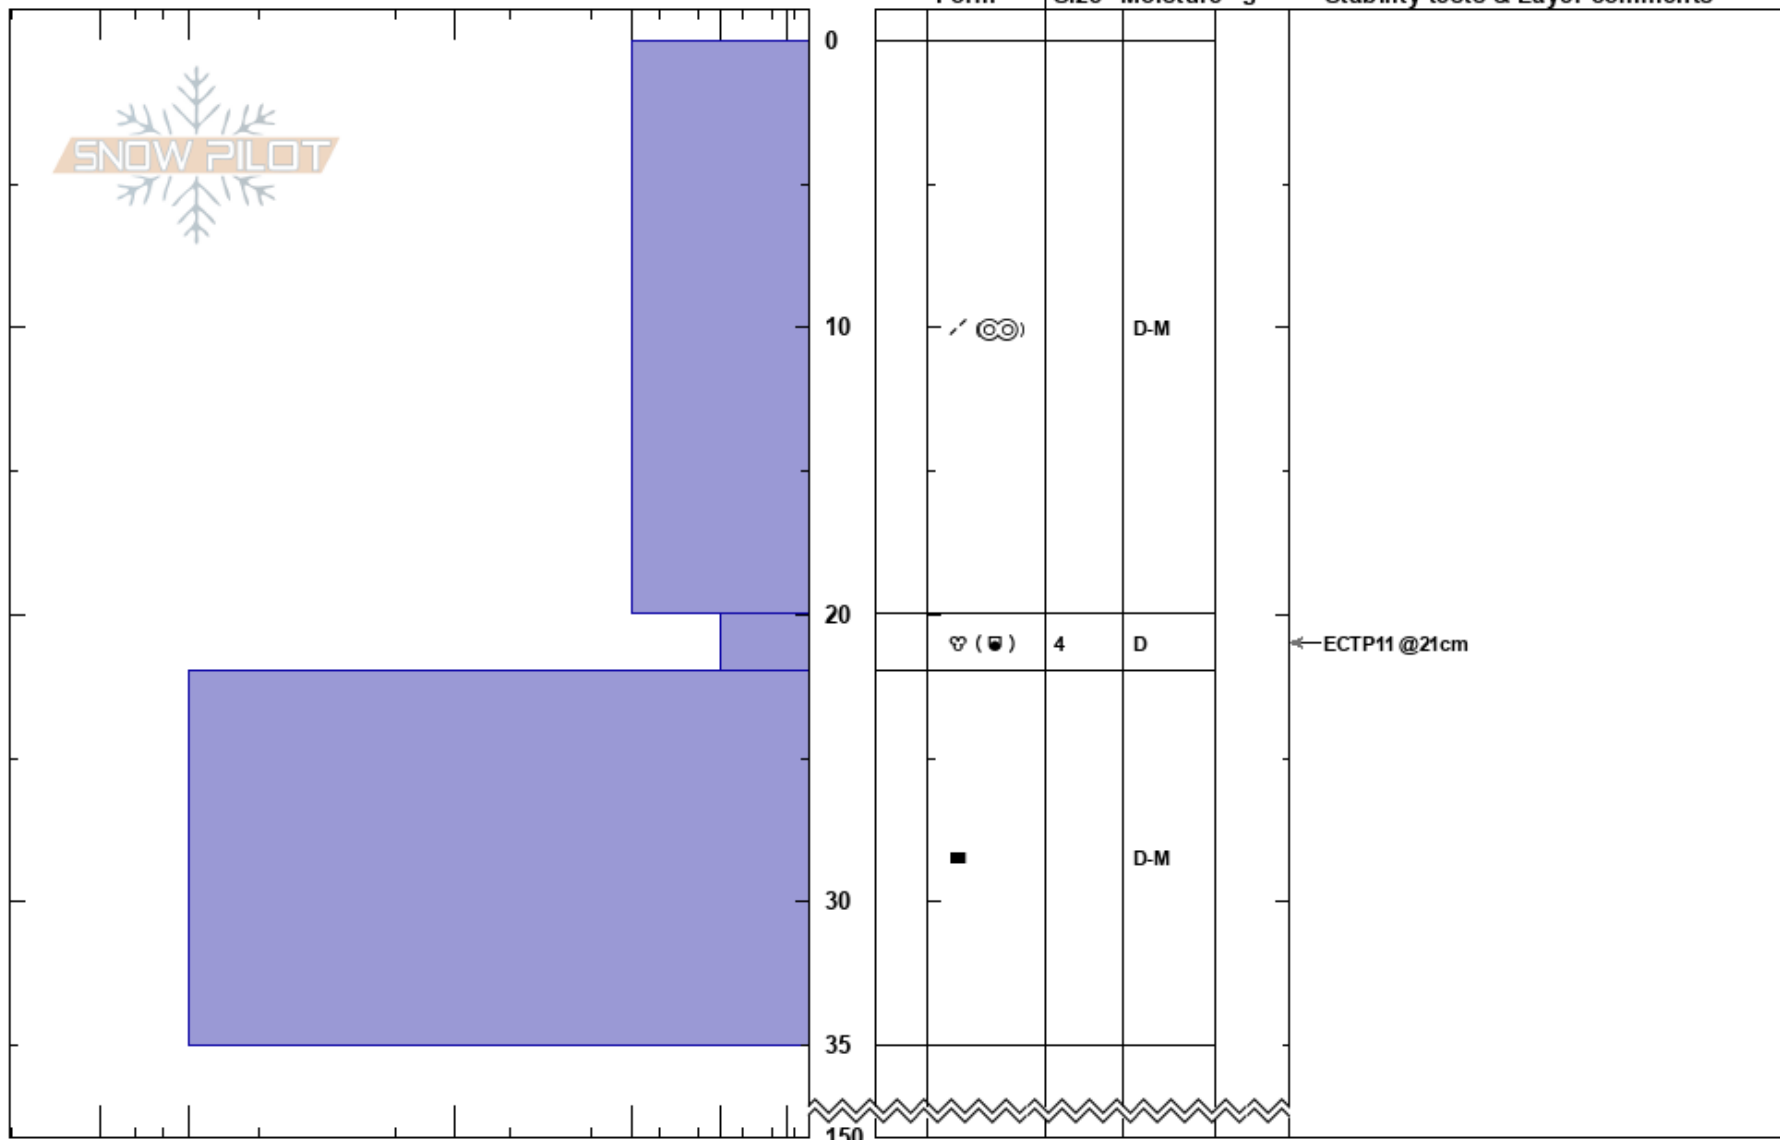

Lillmittåkläppen 19022  
 Funäsfjällen  
 Sweden  
 Elevation: 1050 m  
 Aspect: SE  
 Specifics:

Fredrik Norberg  
 25/02/2019 - 10:00  
 Co-ord:  
 Slope Angle: 28°  
 Wind Loading: no

Stability: **HS:150** **Layer Notes:**  
 Air Temperature: 0°C **PF:10** 20-22cm:Problematic layer  
 Sky Cover: CLR  
 Precipitation: NO  
 Wind: NW Moderate