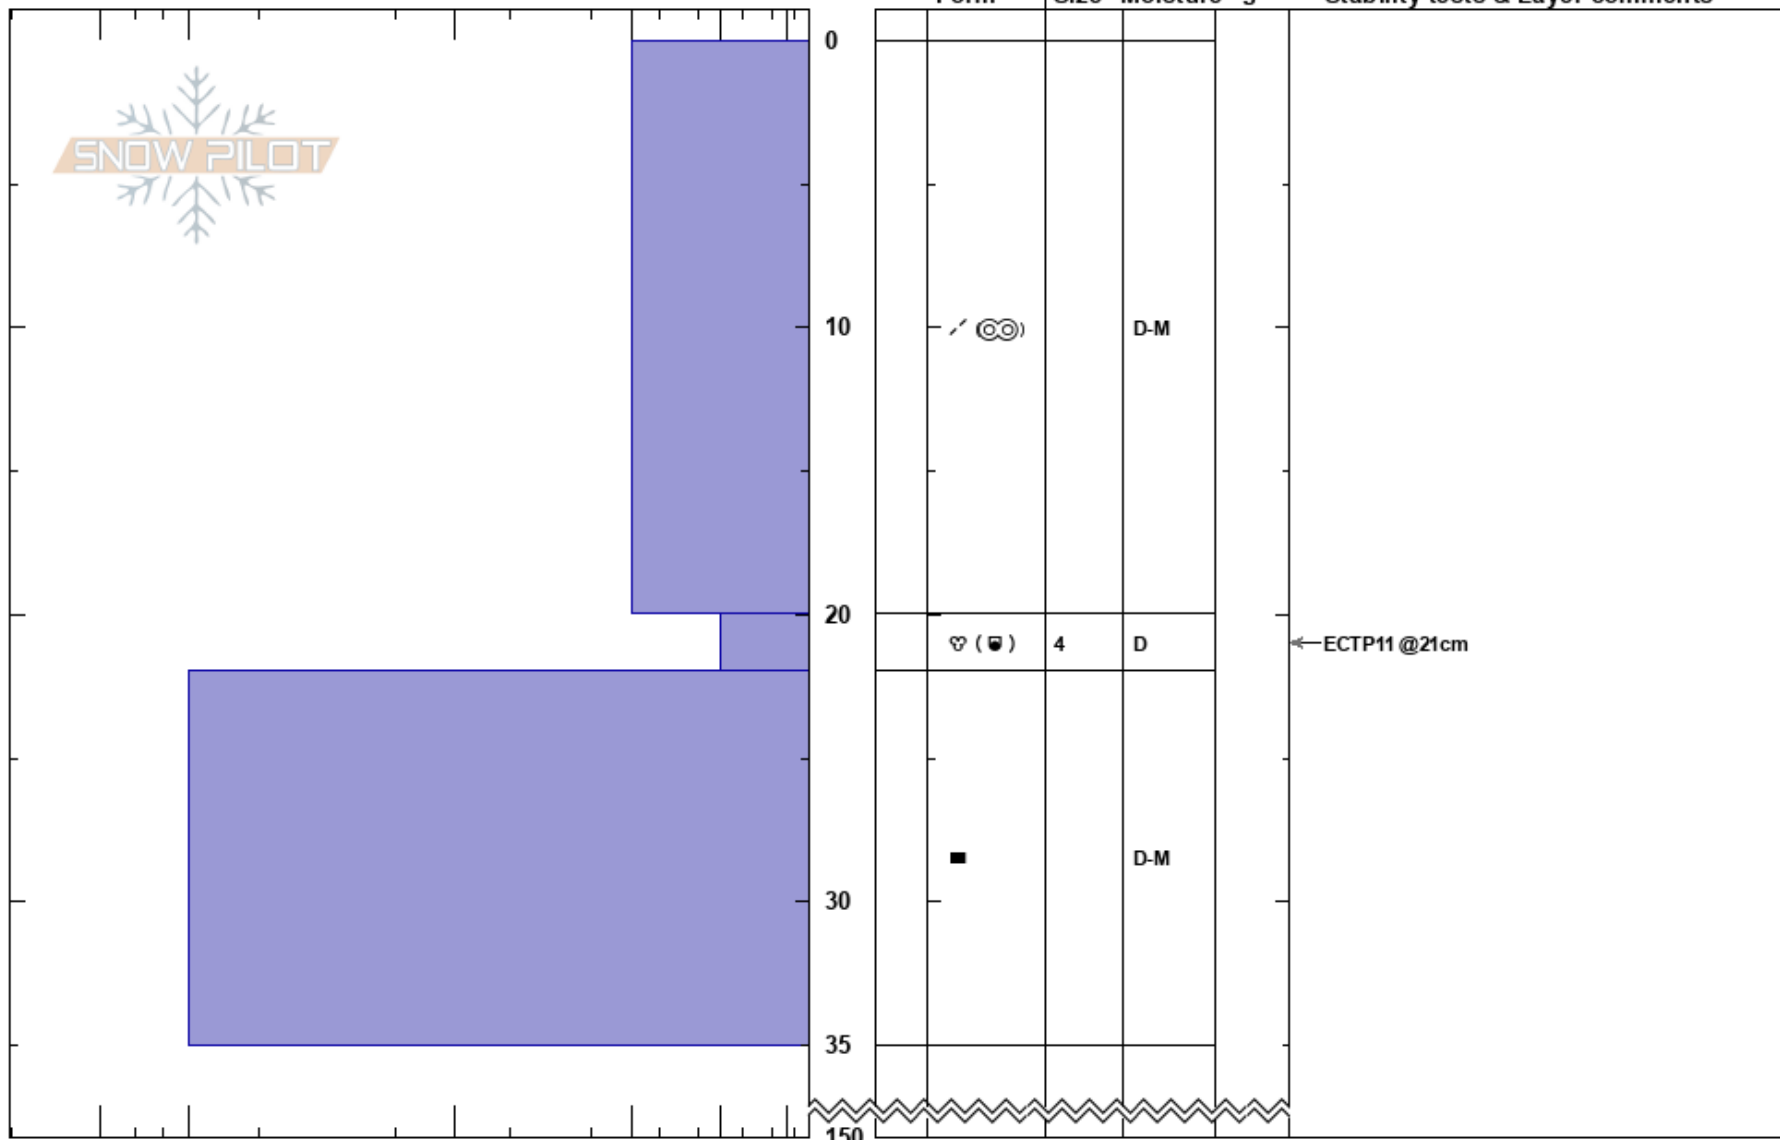

Lillmittåkläppen 19022
 Funäsfjällen
 Sweden
 Elevation: 1050 m
 Aspect: SE
 Specifics:

Fredrik Norberg
 25/02/2019 - 10:00
 Co-ord:
 Slope Angle: 28°
 Wind Loading: no

Stability: **HS:150** **Layer Notes:**
 Air Temperature: 0°C **PF:10** 20-22cm:Problematic layer
 Sky Cover: CLR
 Precipitation: NO
 Wind: NW Moderate