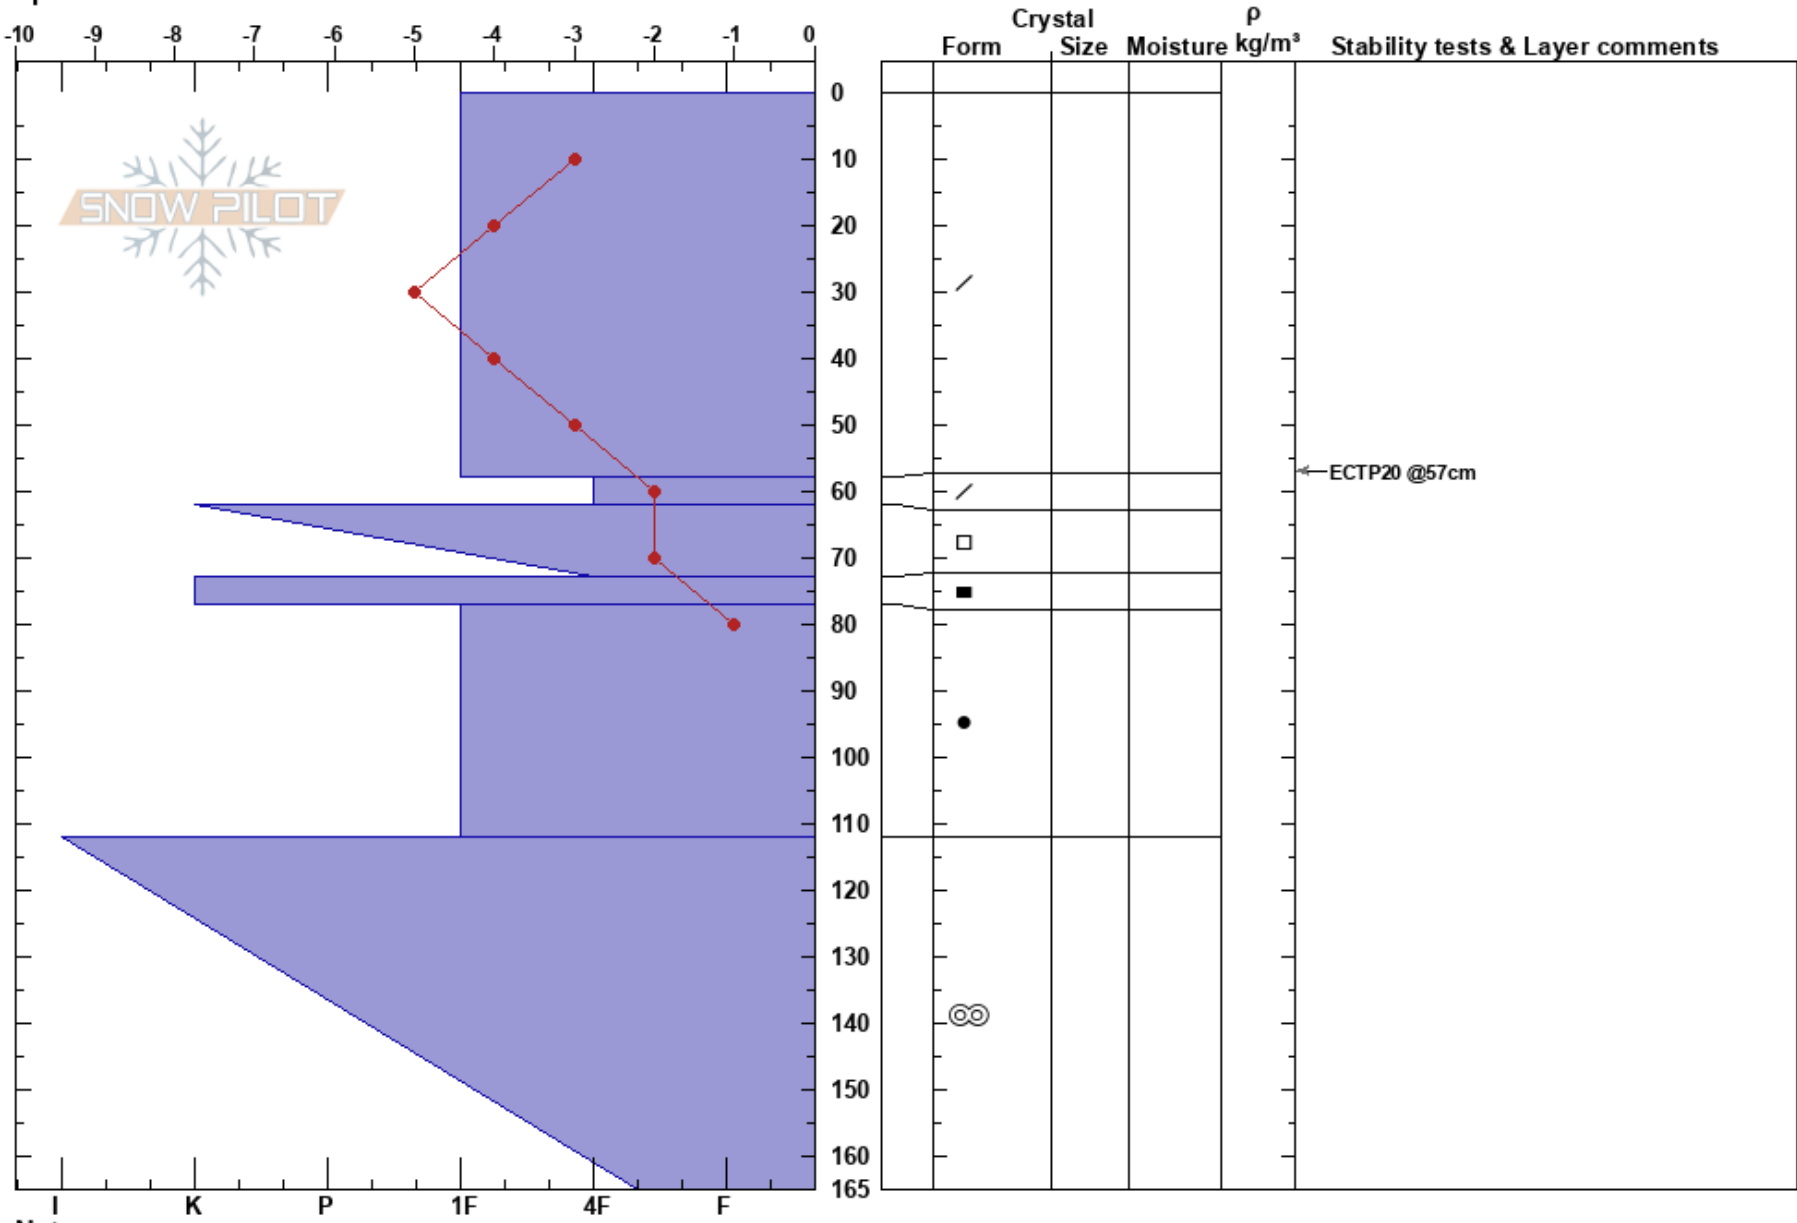

Gealtangietjie
 Gardfjället
 Sweden
 Elevation: 805 m
 Aspect: 135°
 Specifics:

Sven Olofsson
 25/02/2019 - 11:10
 Co-ord:
 Slope Angle: 33°
 Wind Loading:

Stability:
 Air Temperature: 0°C
 Sky Cover: BKN
 Precipitation: NO
 Wind: W Moderate

HS:165
 PF:39
 Layer Notes:

Notes: