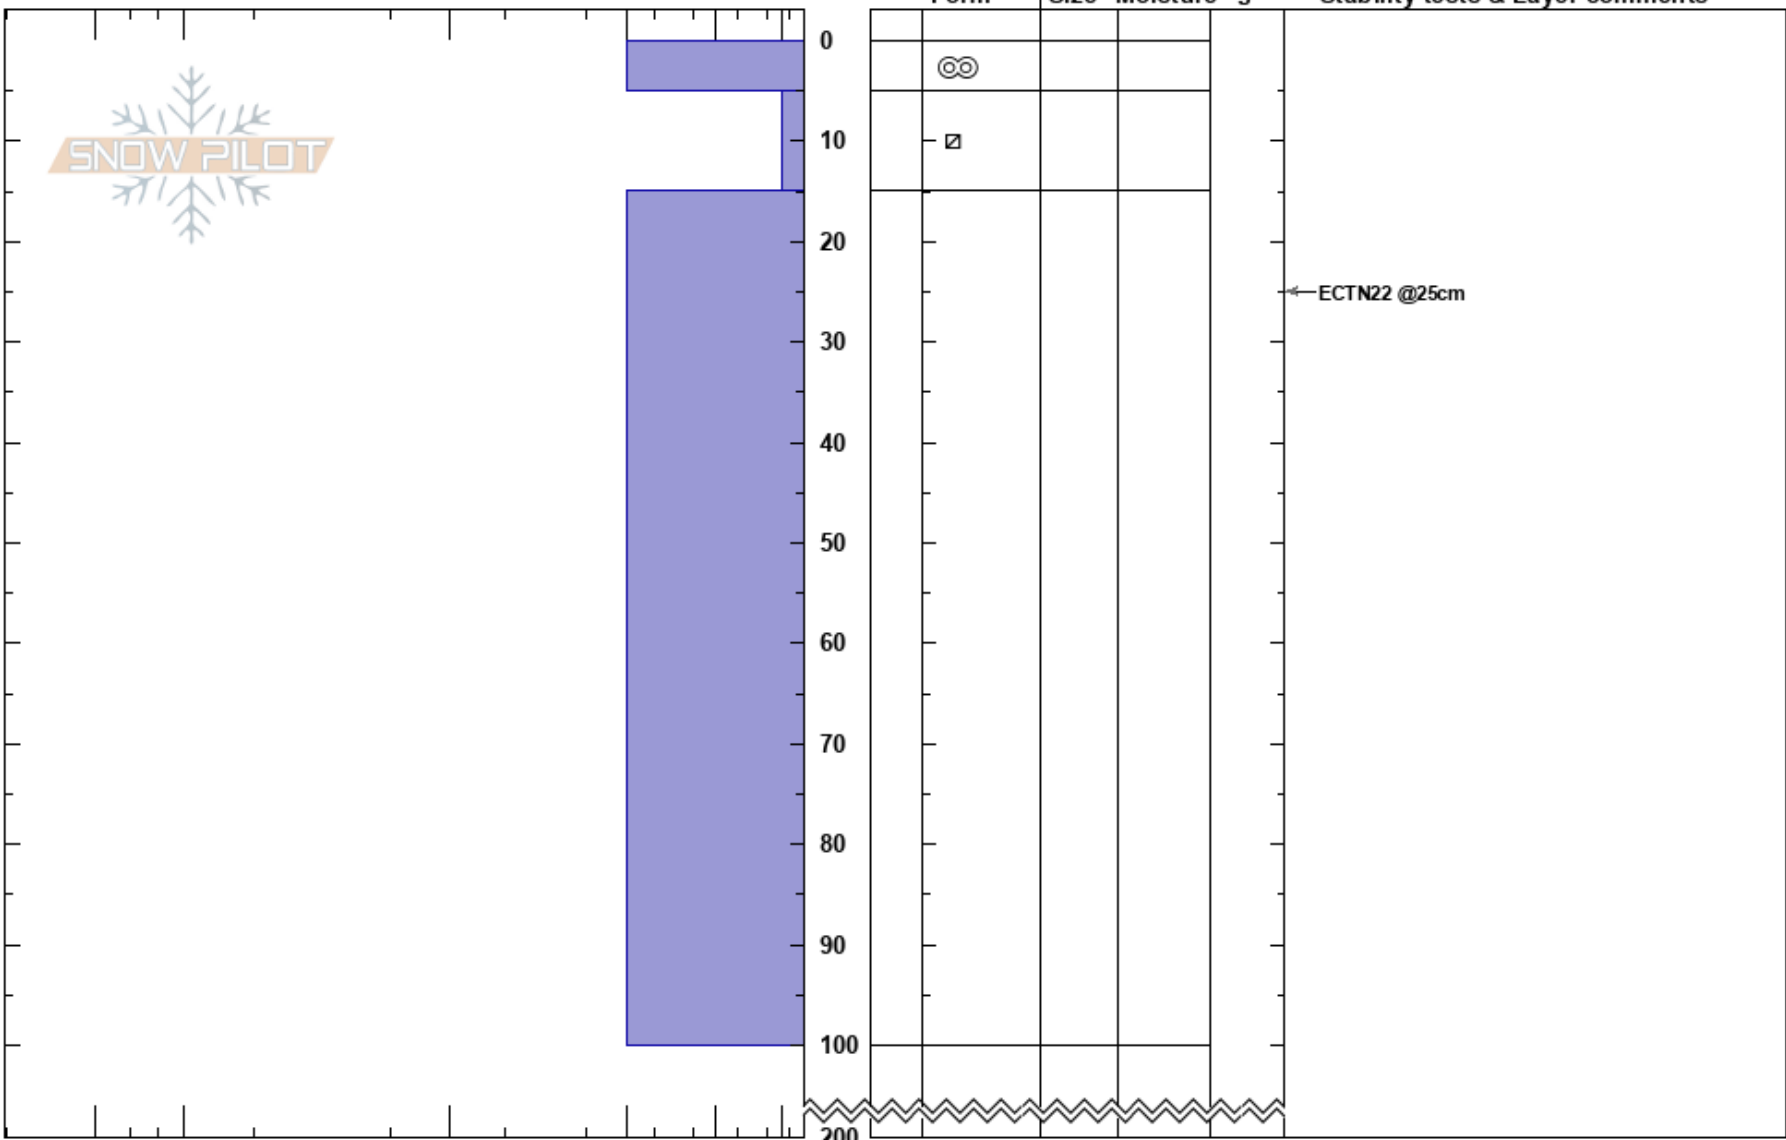

Wrong way
Chugach Range
AK
Elevation: 5000 ft
Aspect: S
Specifics:

Paul Krekow
02/24/2019 - 2:00pm
Co-ord:
Slope Angle: 45°
Wind Loading:

Stability:
Air Temperature:
Sky Cover:
Precipitation:
Wind:

HS:200

Layer Notes:

Notes: