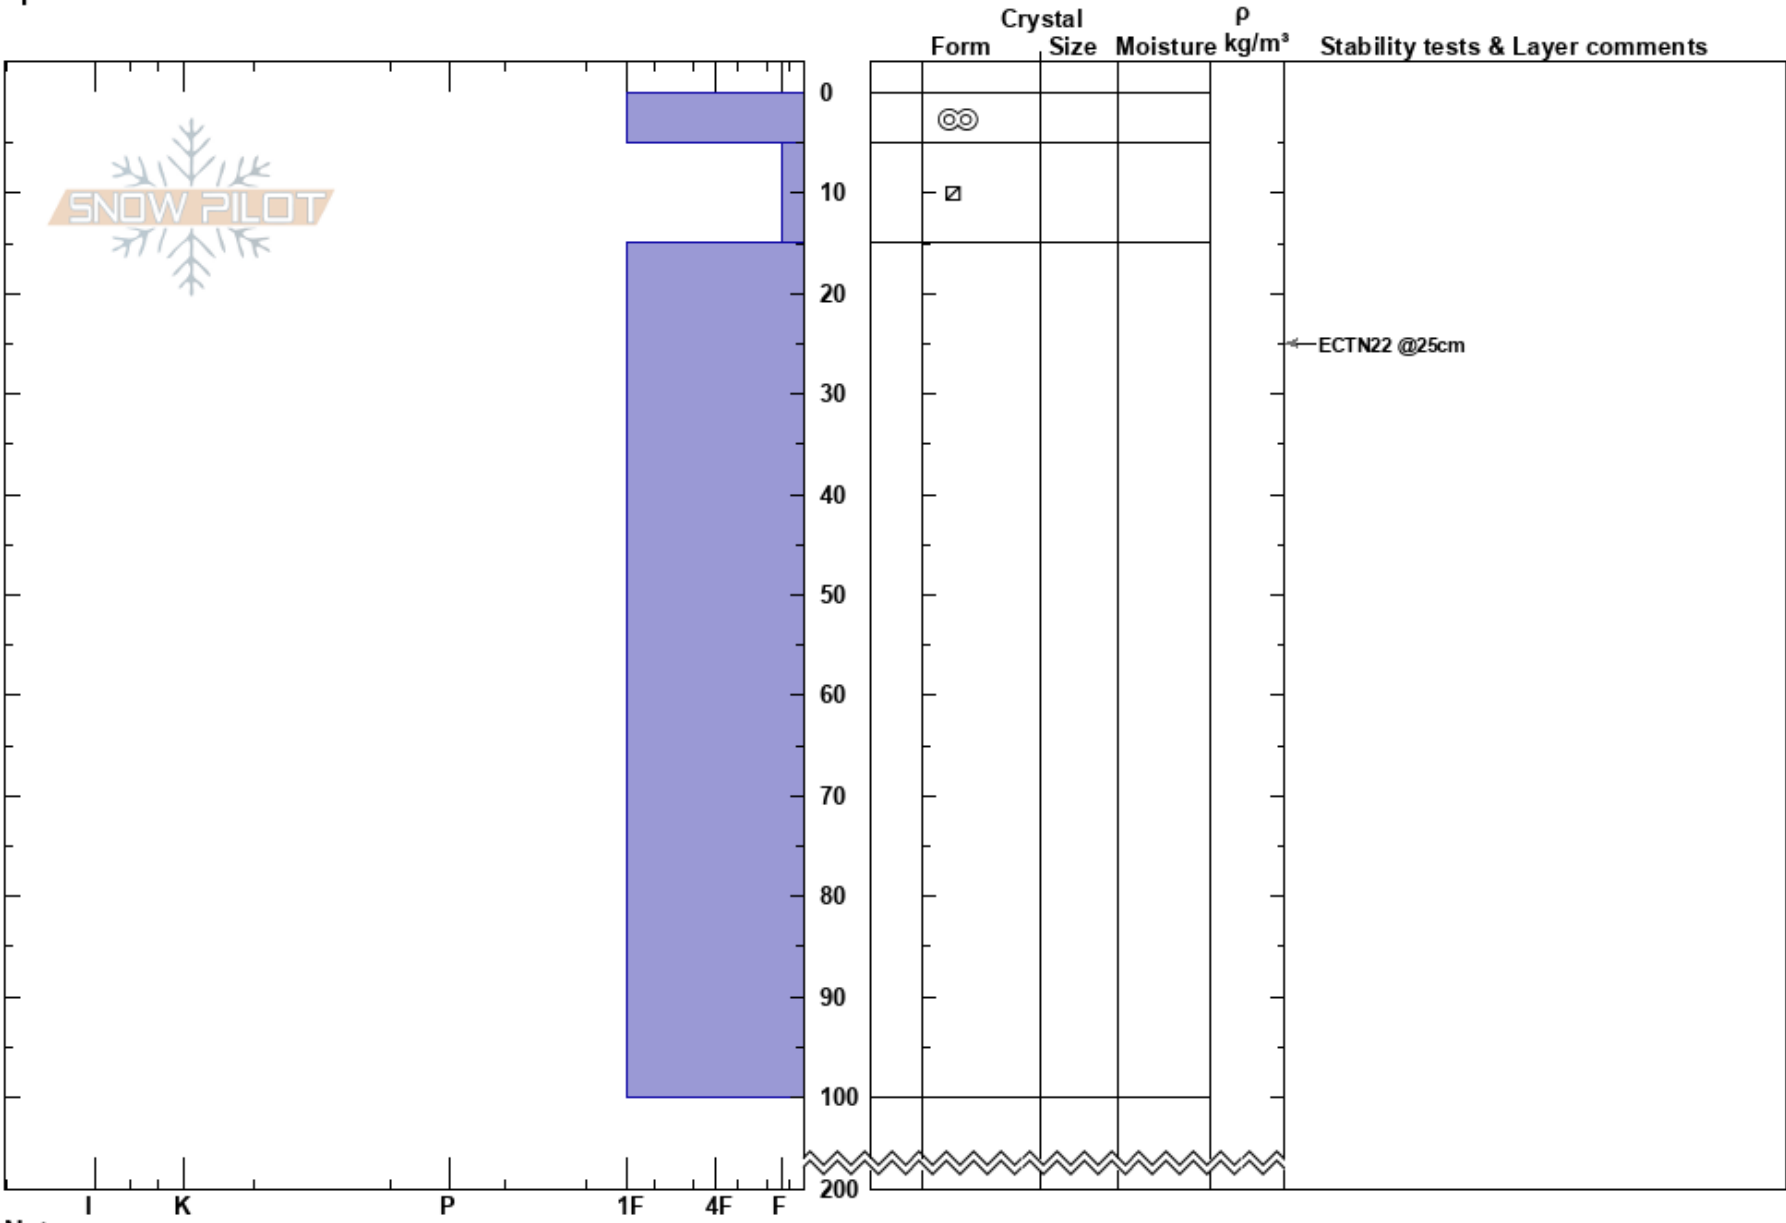

Wrong way
 Chugach Range
 AK
 Elevation: 5000 ft
 Aspect: S
 Specifics:

Paul Krekow
 02/24/2019 - 2:00pm
 Co-ord:
 Slope Angle: 45°
 Wind Loading:

Stability:
 Air Temperature:
 Sky Cover:
 Precipitation:
 Wind:

HS:200

Layer Notes:

Notes:
 I K P 1F 4F F