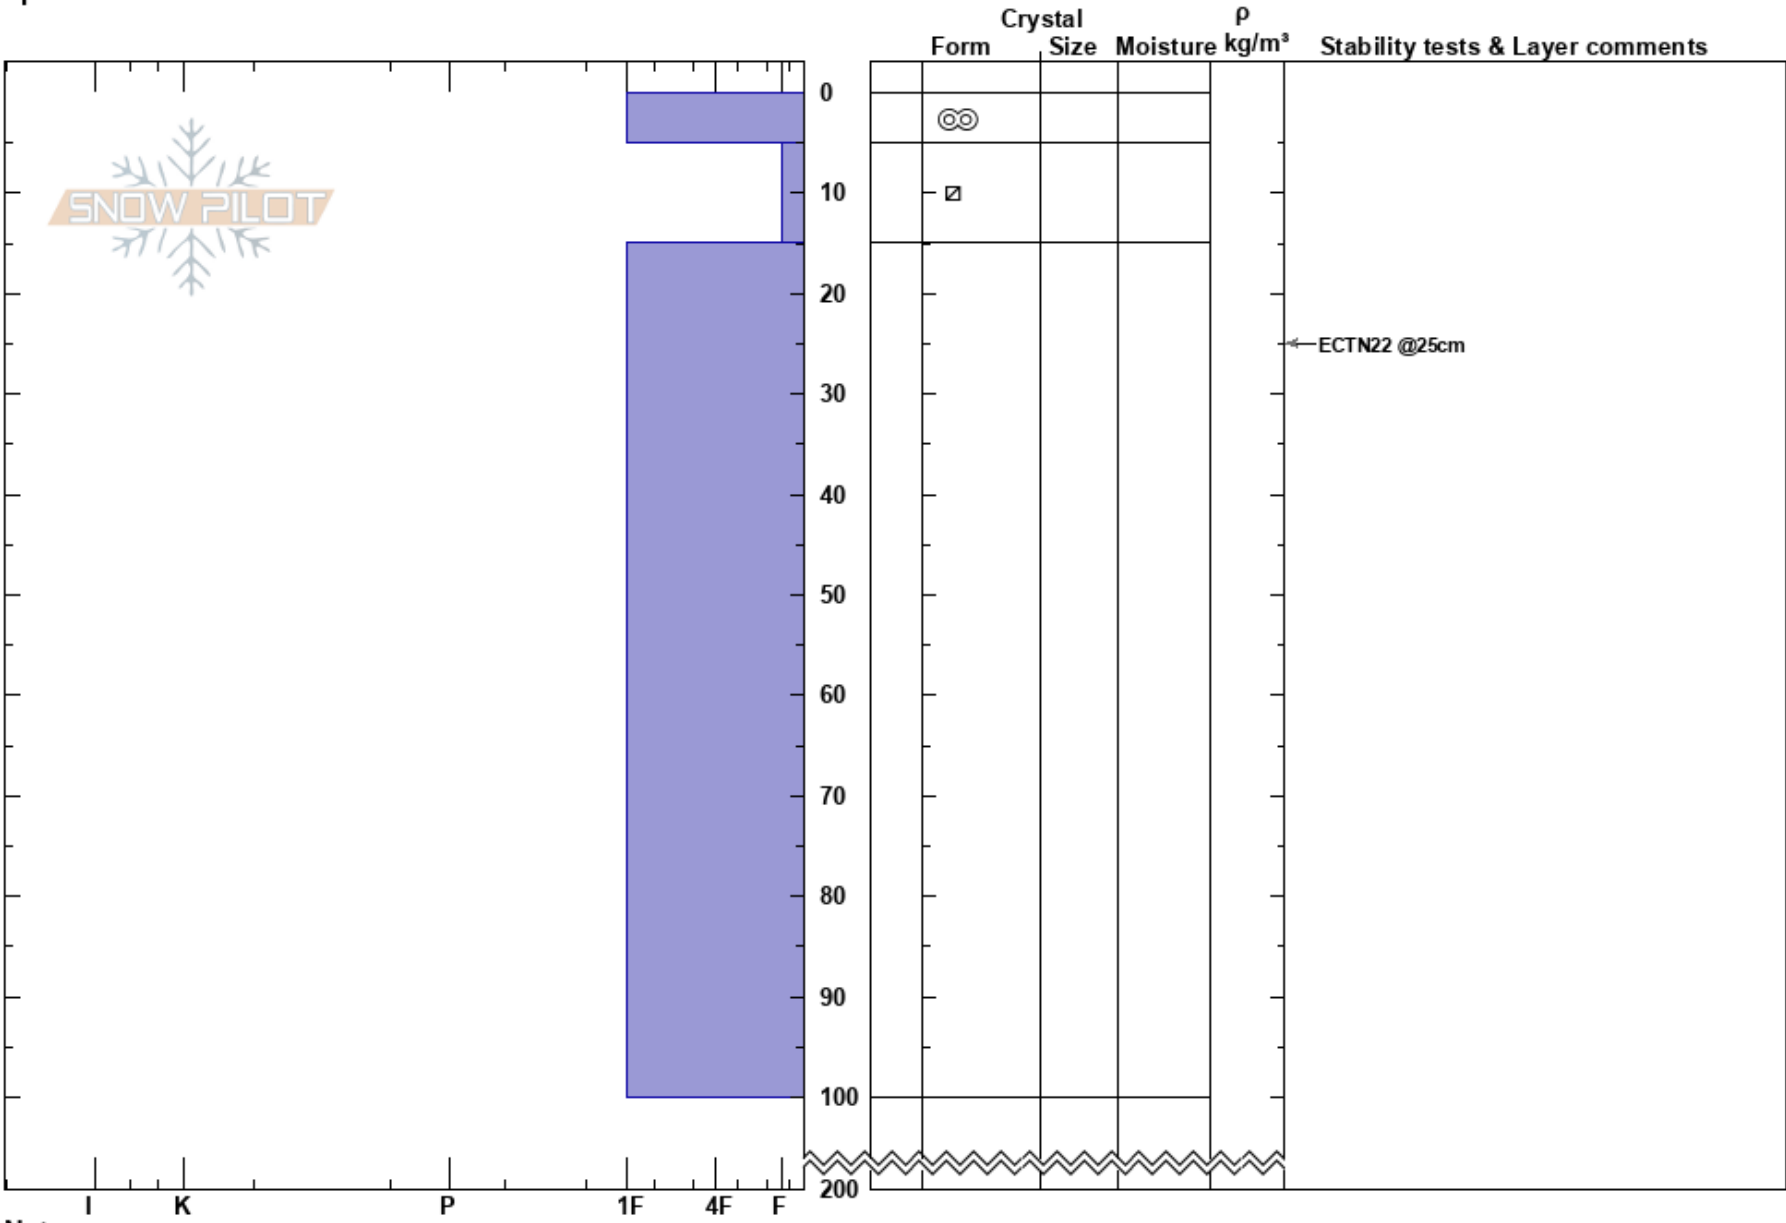

Wrong way
 Chugach Range
 AK
 Elevation: 5000 ft
 Aspect: S
 Specifics:

Paul Krekow
 02/24/2019 - 2:00pm
 Co-ord:
 Slope Angle: 45°
 Wind Loading:

Stability:
 Air Temperature:
 Sky Cover:
 Precipitation:
 Wind:

HS:200

Layer Notes:

Notes:

I K P 1F 4F F