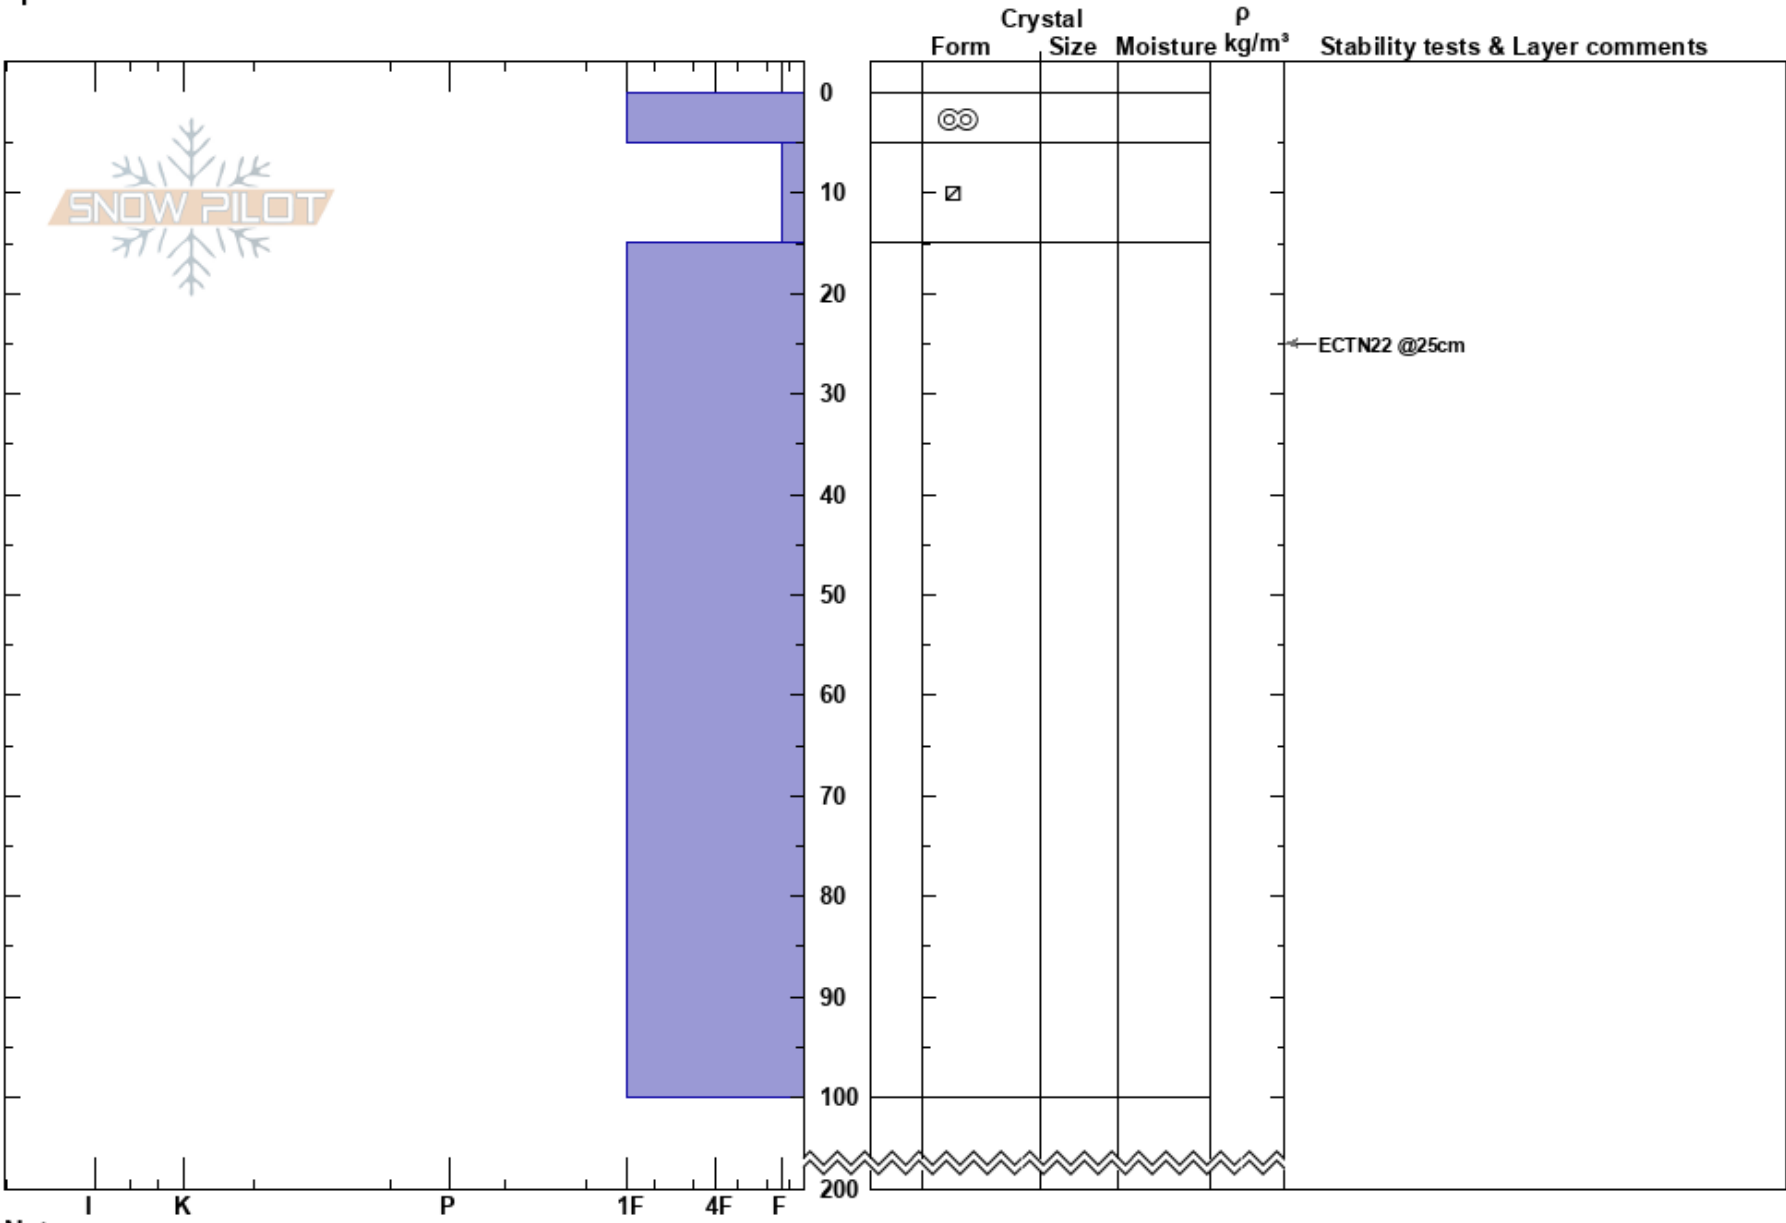

Wrong way  
 Chugach Range  
 AK  
 Elevation: 5000 ft  
 Aspect: S  
 Specifics:

Paul Krekow  
 02/24/2019 - 2:00pm  
 Co-ord:  
 Slope Angle: 45°  
 Wind Loading:

Stability:  
 Air Temperature:  
 Sky Cover:  
 Precipitation:  
 Wind:

HS:200

Layer Notes:

I K P 1F 4F F

Notes:

← ECTN22 @25cm