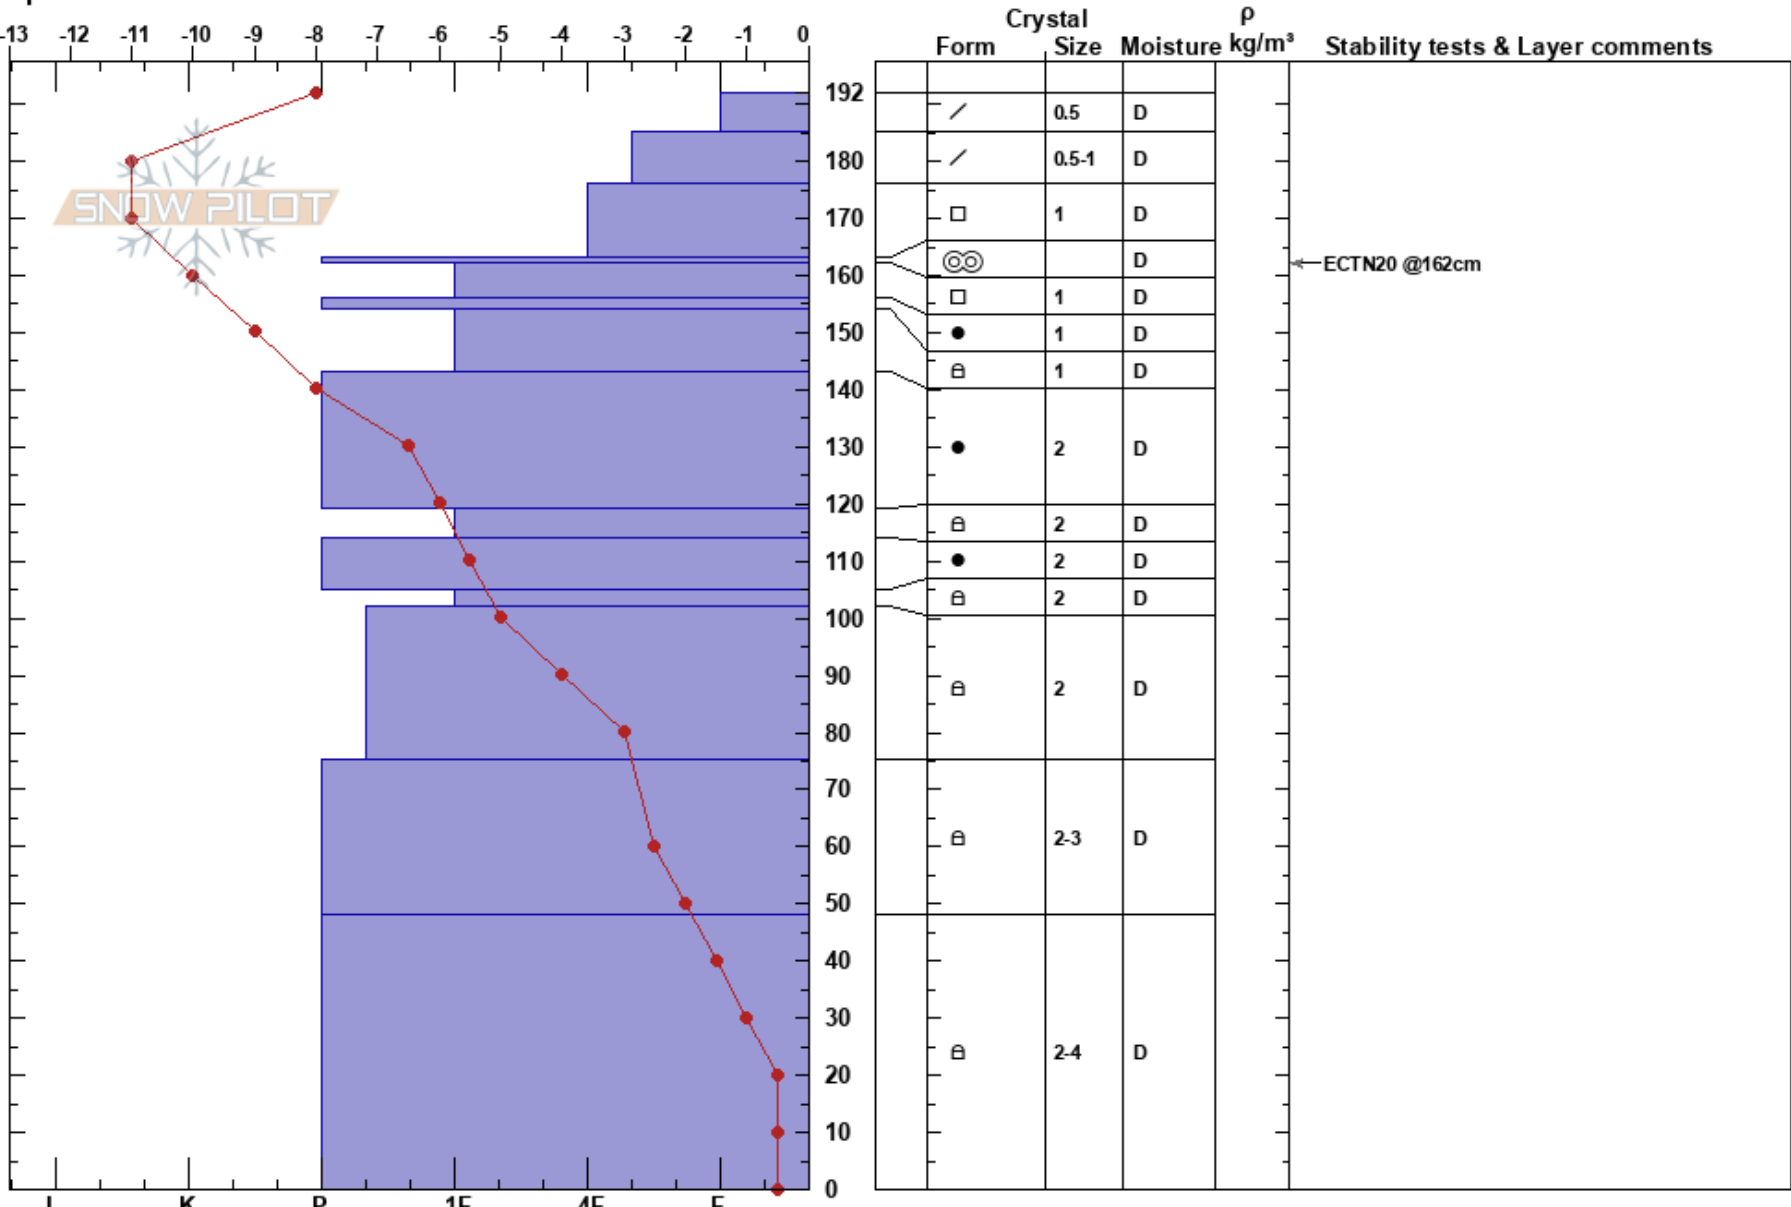

190224 S Diamond Pk
 Never Summer
 CO
 Elevation: 10953 ft
 Aspect: NE
 Specifics:

Ryan Zarter
 02/24/2019 - 12:30pm
 Co-ord: 40.51484N, -105.89826W
 Slope Angle: 26°
 Wind Loading: previous

Stability: **HS:192** Layer Notes:
 Air Temperature: -8°C
 Sky Cover: FEW
 Precipitation: NO
 Wind: Calm

Notes: HS in vicinity of pit was generally around 200cm but ranged from 175cm to 225cm around the slope.