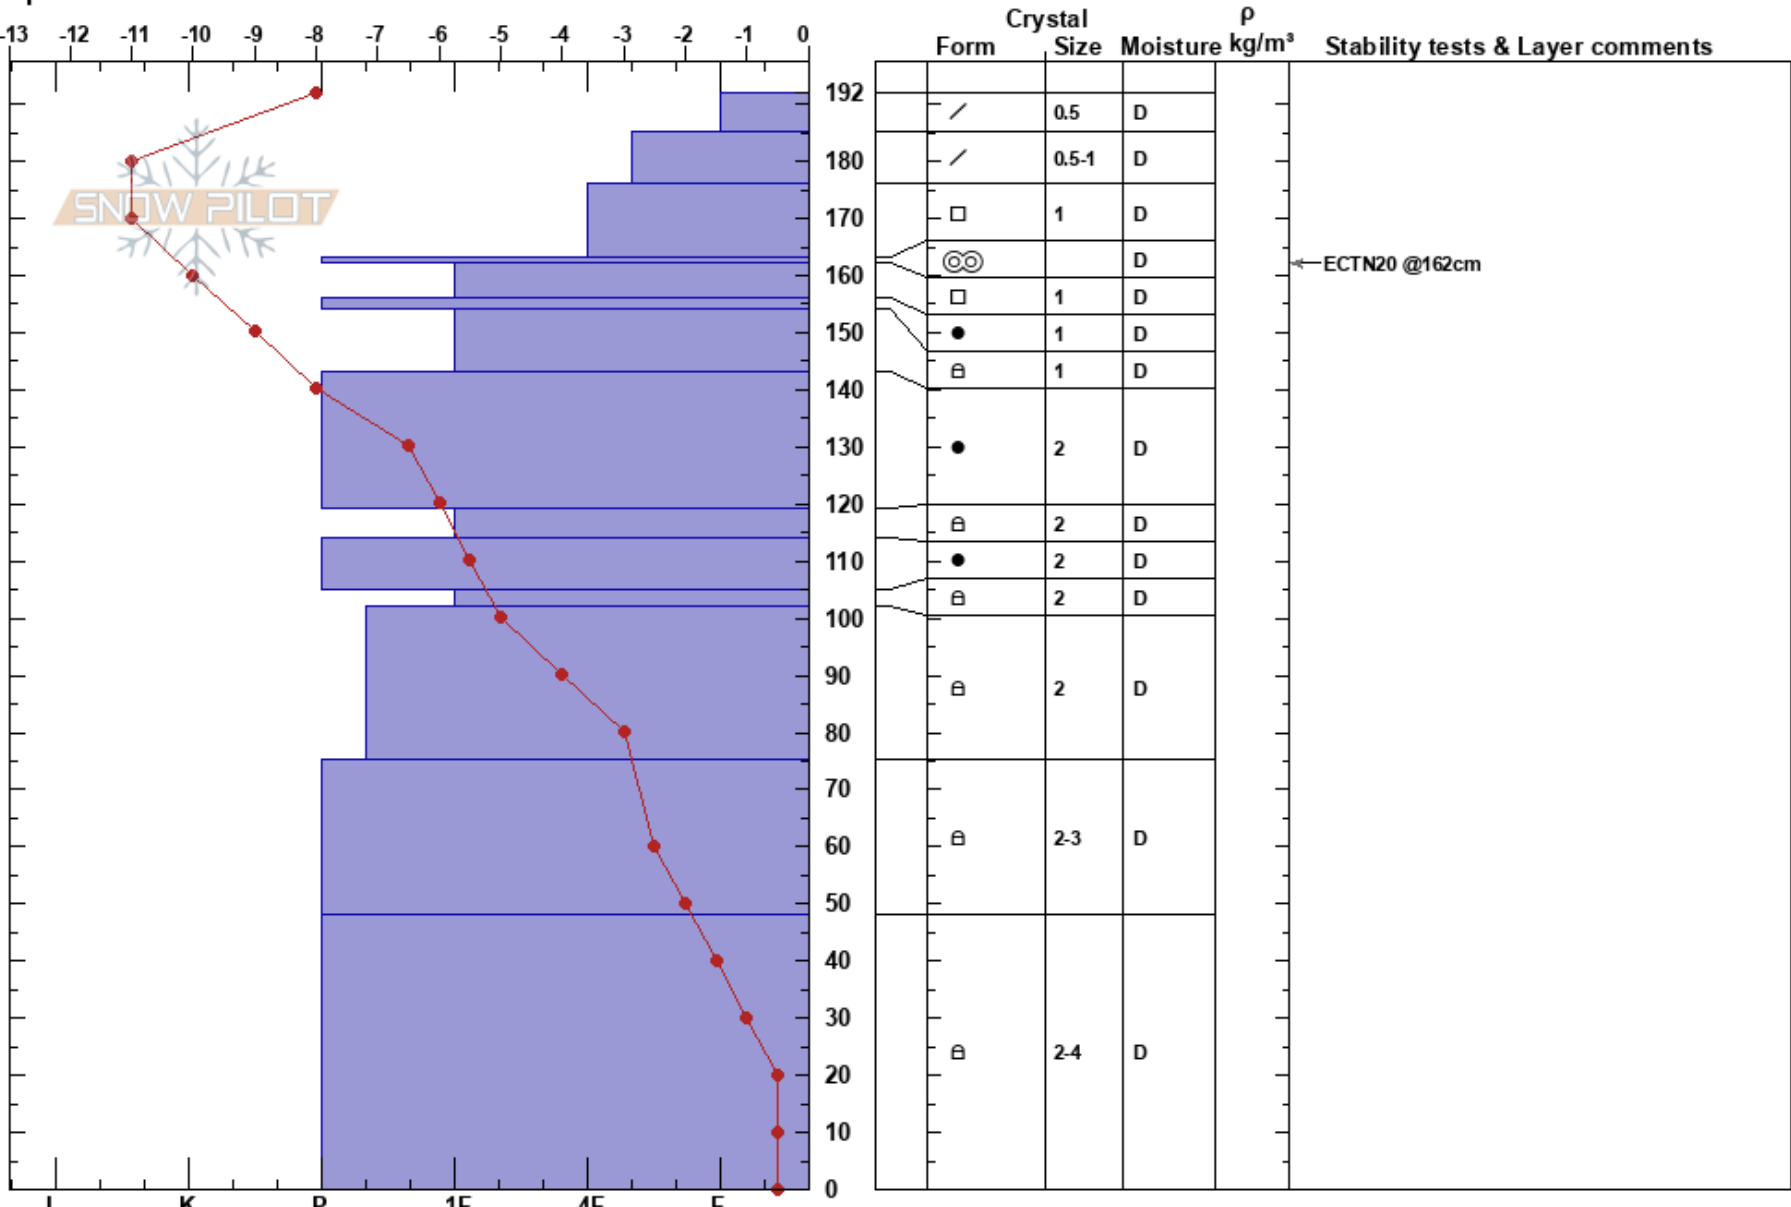

190224 S Diamond Pk  
 Never Summer  
 CO  
 Elevation: 10953 ft  
 Aspect: NE  
 Specifics:

Ryan Zarter  
 02/24/2019 - 12:30pm  
 Co-ord: 40.51484N, -105.89826W  
 Slope Angle: 26°  
 Wind Loading: previous

Stability: **HS:192** Layer Notes:  
 Air Temperature: -8°C  
 Sky Cover: FEW  
 Precipitation: NO  
 Wind: Calm

Notes: HS in vicinity of pit was generally around 200cm but ranged from 175cm to 225cm around the slope.