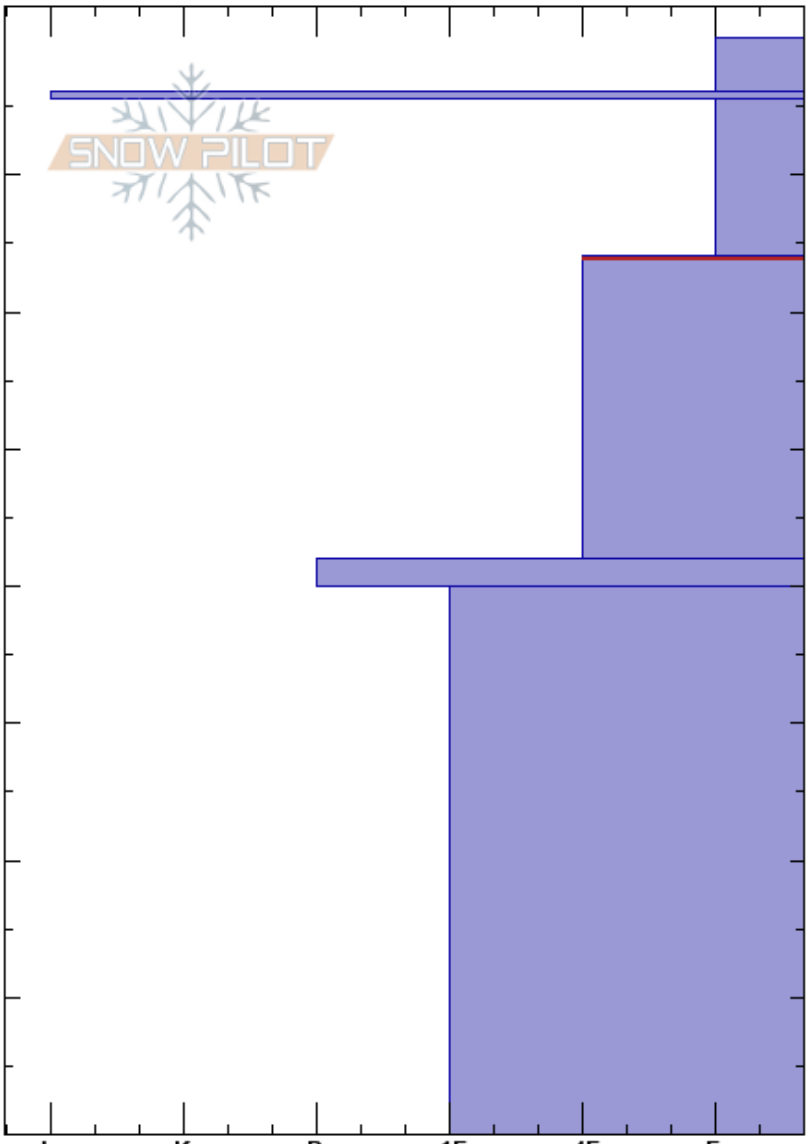

Gray Butte
 Mt. Shasta
 CA
 Elevation: 7900 ft
 Aspect: 240°
 Specifics:

Ryan Sorenson
 02/24/2019 - 2:40pm
 Co-ord: 41.34588N, -122.19611W
 Slope Angle: 15°
 Wind Loading: previous

Stability:
 Air Temperature: -5°C
 Sky Cover: OVC
 Precipitation: S1
 Wind: W Moderate

PF:25
 Layer Notes:
 4.4.5cm: Zipper thin ice layer
 16-38cm: Problematic layer

Crystal Form	Crystal Size		Moisture	ρ kg/m ³	Stability tests & Layer comments
	↔ (Δ)				
↔ (Δ)	1-0.5				4.4.5cm: Zipper thin ice layer
=					
↘ (+)	0.5				CT, Q1 @16cm RP CT, Q1 @16cm PC
•					
⊙					
•					
					ECTX