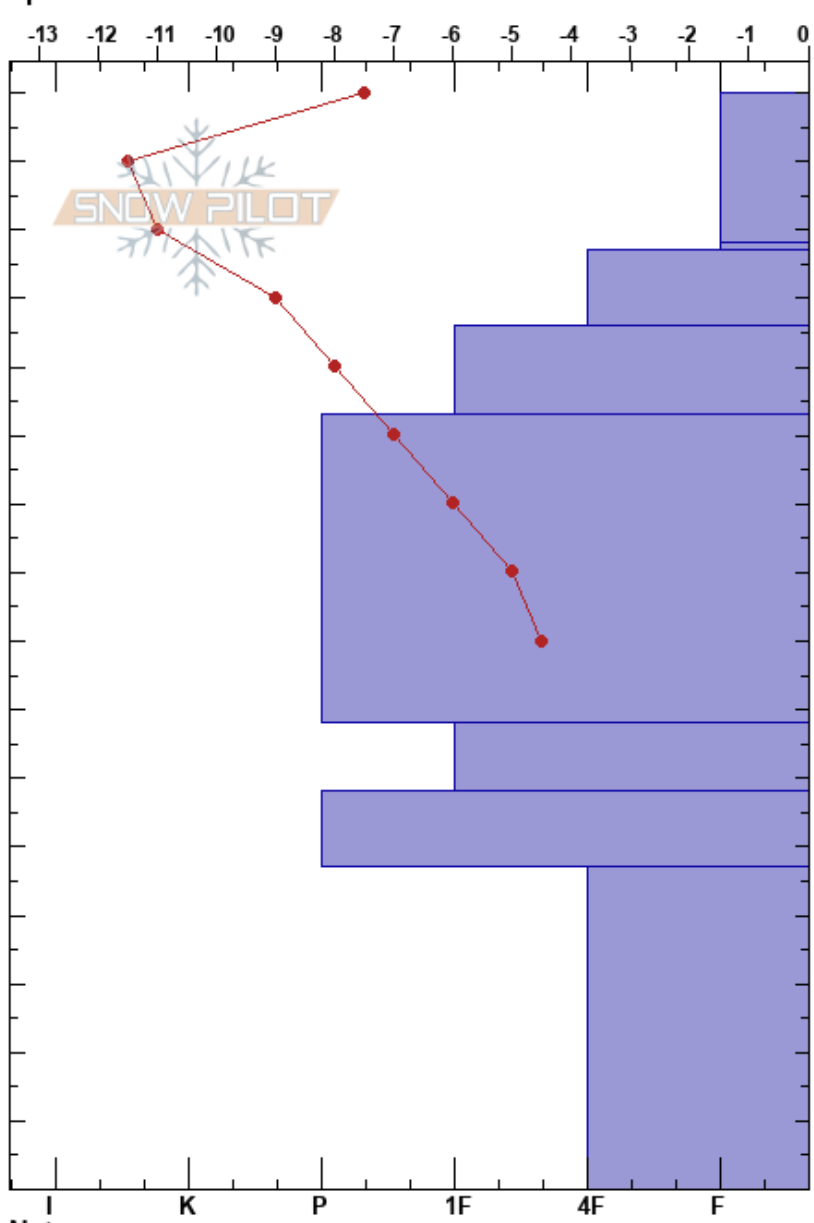

Williams NE ridge
 Elk Mountains
 CO
 Elevation: 9750 ft
 Aspect: 45°
 Specifics:

Debbie Kelly
 02/24/2019 - 11:35am
 Co-ord:
 Slope Angle: 19°
 Wind Loading: yes

Stability: **HS:160**
 Air Temperature: -2.5°C PF:35 47-0cm: Problematic layer
 Sky Cover: BKN
 Precipitation: NO
 Wind: W Moderate

Form	Crystal		Moisture	ρ kg/m ³	Stability tests & Layer comments
	Size				
+ (/)	0.3-0.5		D		
□	0.3				← CT, SC @138cm
◻	0.3		D		
●	0.3		D		
●	0.3		D		
⊖	0.5		D		
●	0.3		D		
^	2-3		D		← CT26, SC @40cm