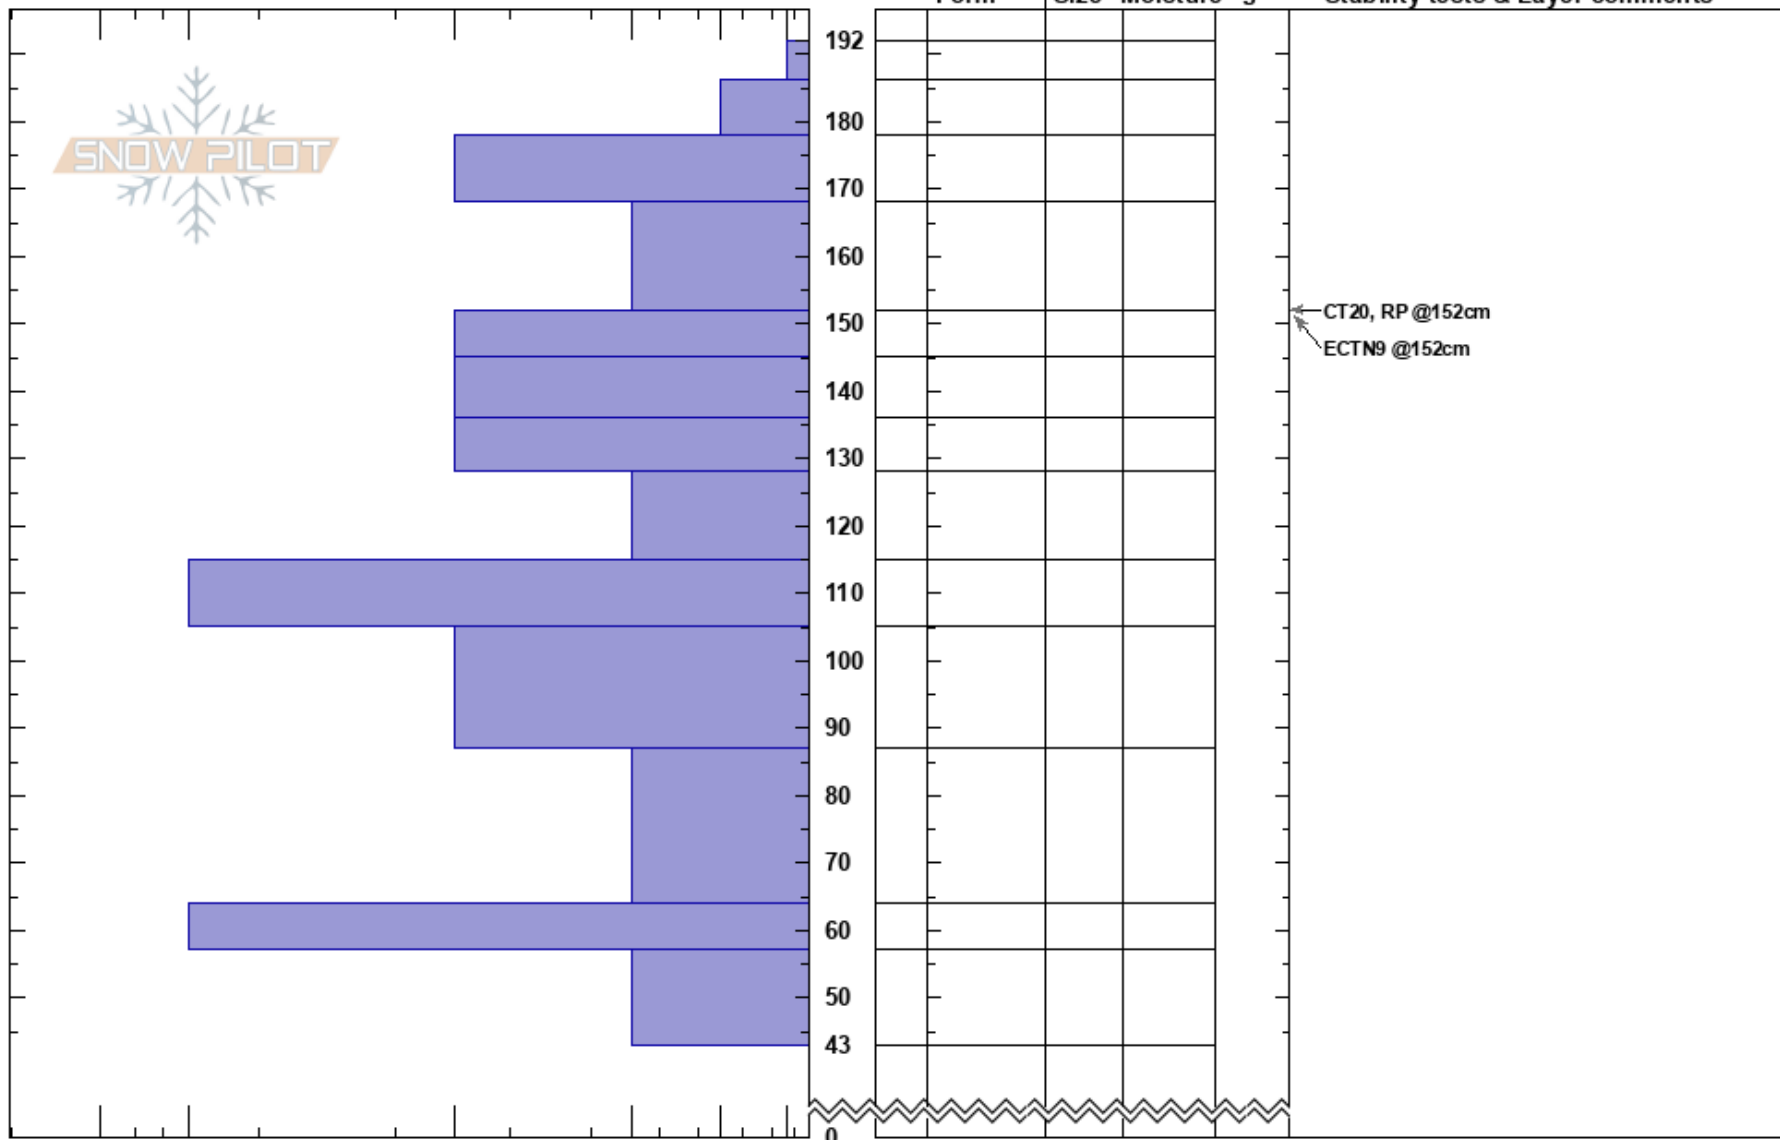

Mayflower Site 8 Mod 6

Graham Kane

Stability:

HS:192

Layer Notes:

Tenmile Range

02/24/2019 - 1:00pm

Air Temperature:

CO

Co-ord:

Sky Cover: FEW

Elevation: 10665 ft

Slope Angle: 12°

Precipitation: NO

Aspect: 6°

Wind Loading: no

Wind: NW Calm

Specifics: Ski tracks on slope; We skied slope

Crystal Form, Size, Moisture, ρ kg/m³, Stability tests & Layer comments

Notes: