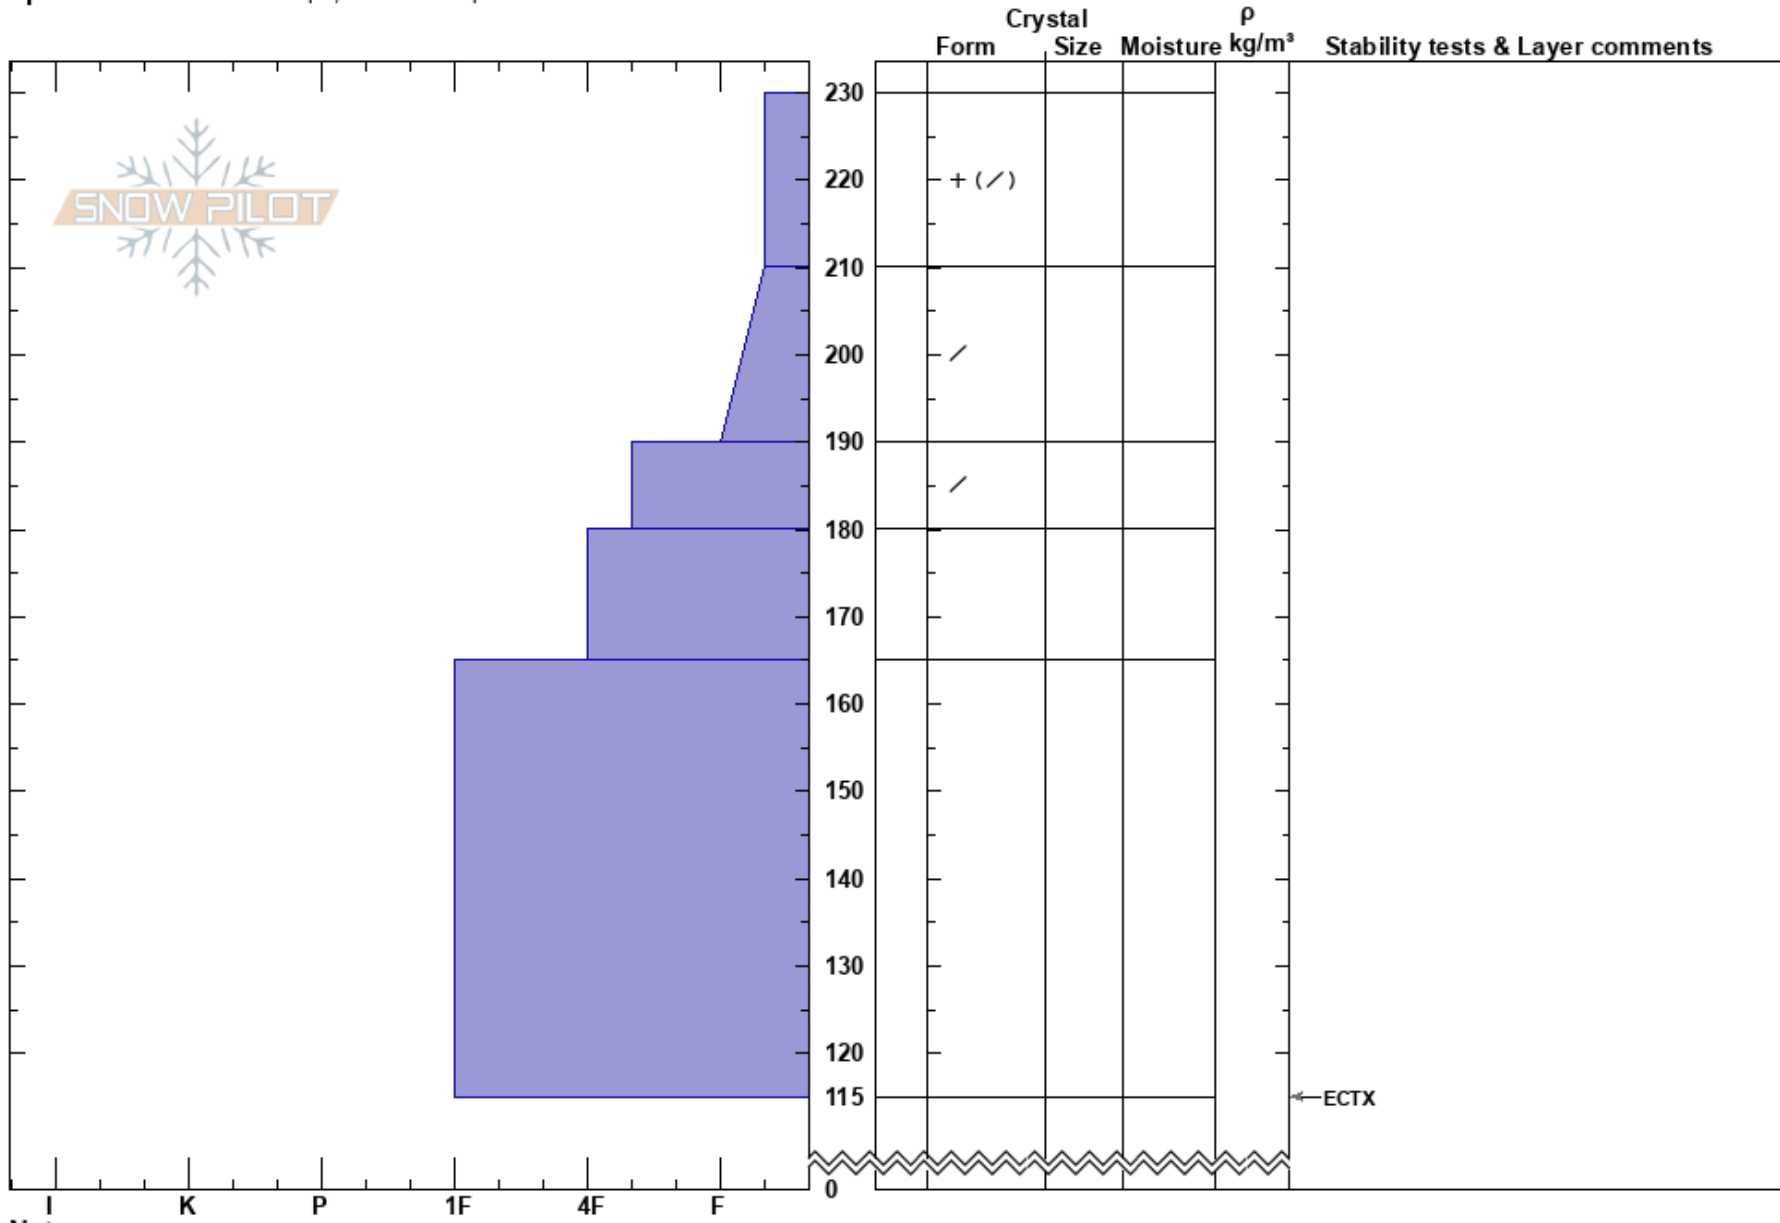

Vegas Meadow
 Bridger Range
 MT
Elevation: 8050 ft
Aspect: 90°
Specifics: Ski tracks on slope; We skied slope

Doug Chabot-Admin
 02/24/2019 - 10:30am
Co-ord: 45.82996N, -110.93059W
Slope Angle: 25°
Wind Loading: no

Stability: Good **HS:**230 **Layer Notes:**
Air Temperature: -16°C
Sky Cover: OVC
Precipitation: NO
Wind: Calm

Notes: