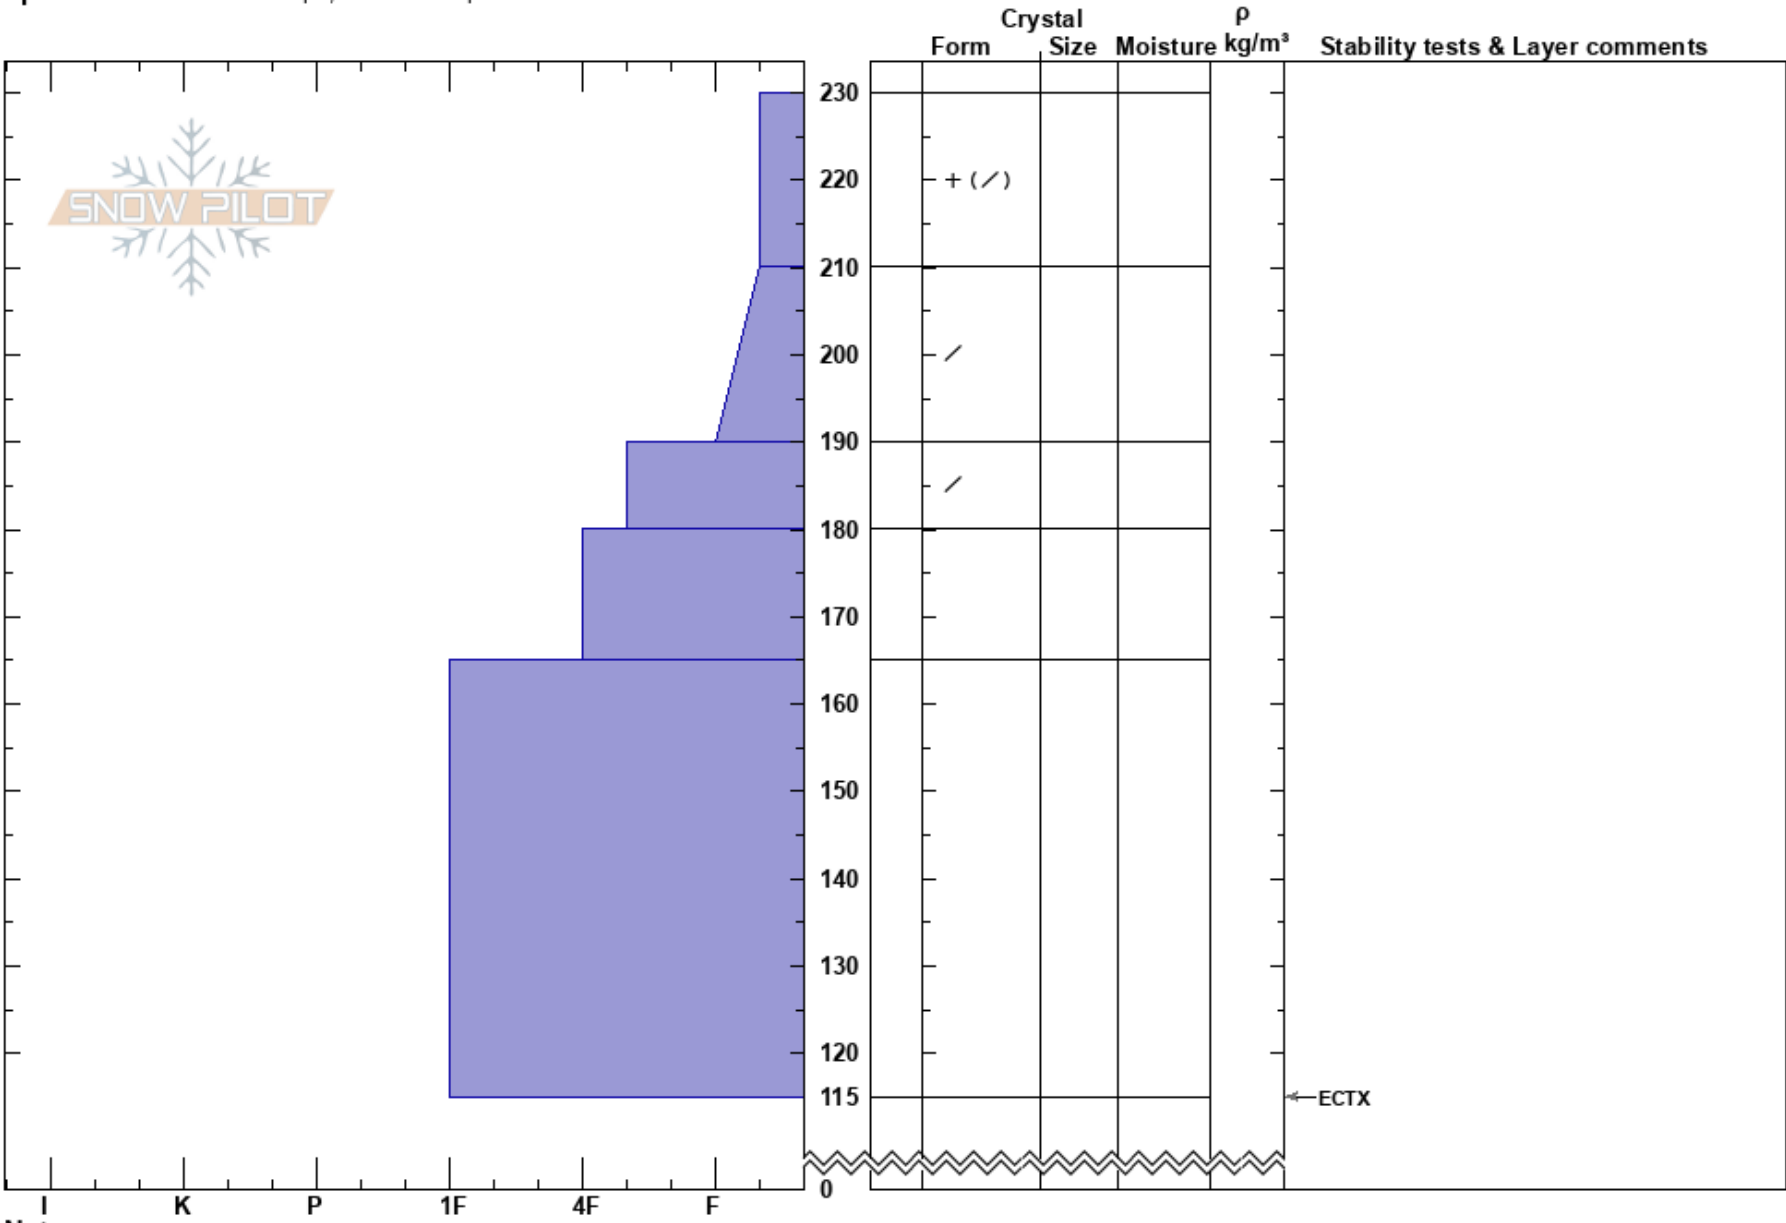

Vegas Meadow  
 Bridger Range  
 MT  
**Elevation:** 8050 ft  
**Aspect:** 90°  
**Specifics:** Ski tracks on slope; We skied slope

Doug Chabot-Admin  
 02/24/2019 - 10:30am  
**Co-ord:** 45.82996N, -110.93059W  
**Slope Angle:** 25°  
**Wind Loading:** no

**Stability:** Good **HS:**230 **Layer Notes:**  
**Air Temperature:** -16°C  
**Sky Cover:** OVC  
**Precipitation:** NO  
**Wind:** Calm

Notes: