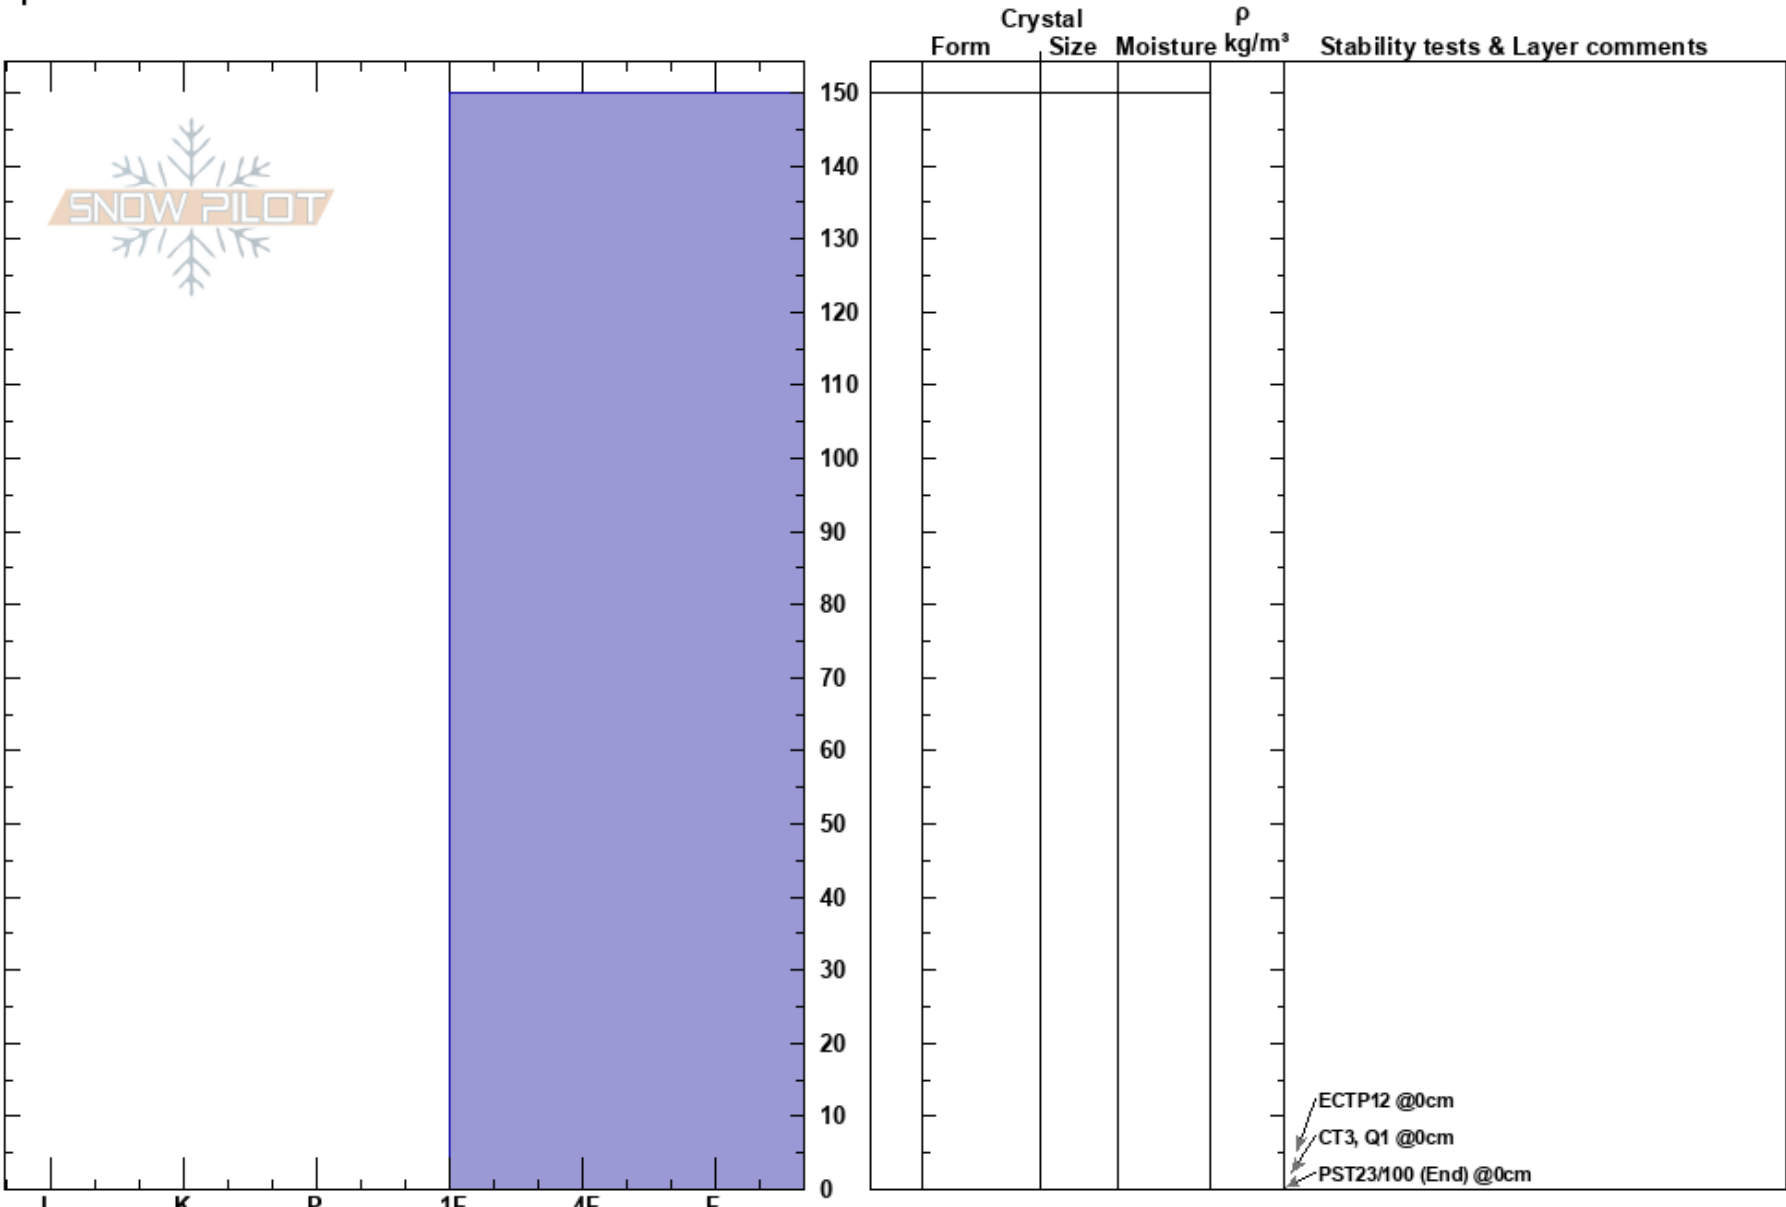

zero on live profile
Lewis Range
MT
Elevation:
Aspect:
Specifics:

Doug Chabot-Admin
01/09/2017 - 1:00am
Co-ord:
Slope Angle:
Wind Loading:

Stability:
Air Temperature:
Sky Cover:
Precipitation:
Wind:

Layer Notes: