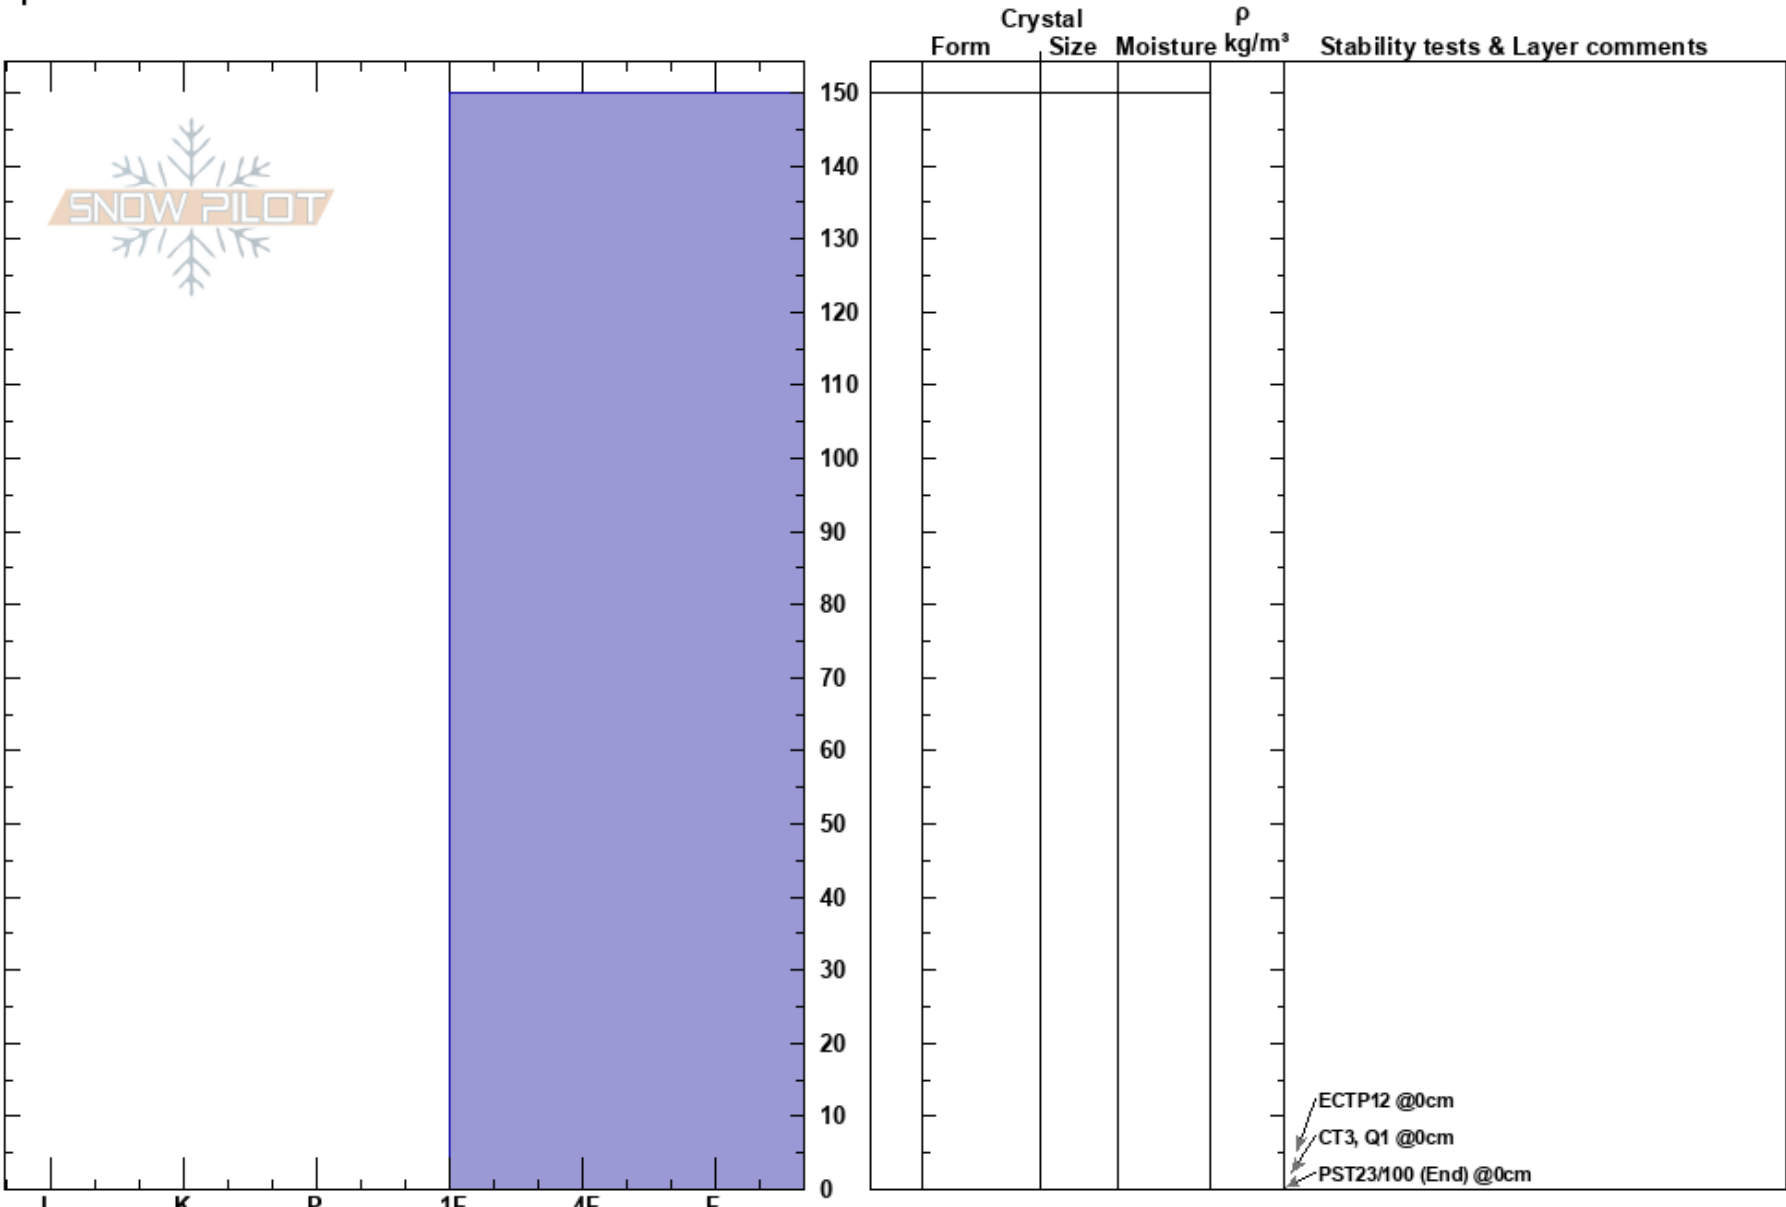

zero on live profile  
Lewis Range  
MT  
Elevation:  
Aspect:  
Specifics:

Doug Chabot-Admin  
01/09/2017 - 1:00am  
Co-ord:  
Slope Angle:  
Wind Loading:

Stability:  
Air Temperature:  
Sky Cover:  
Precipitation:  
Wind:

Layer Notes:

Notes: