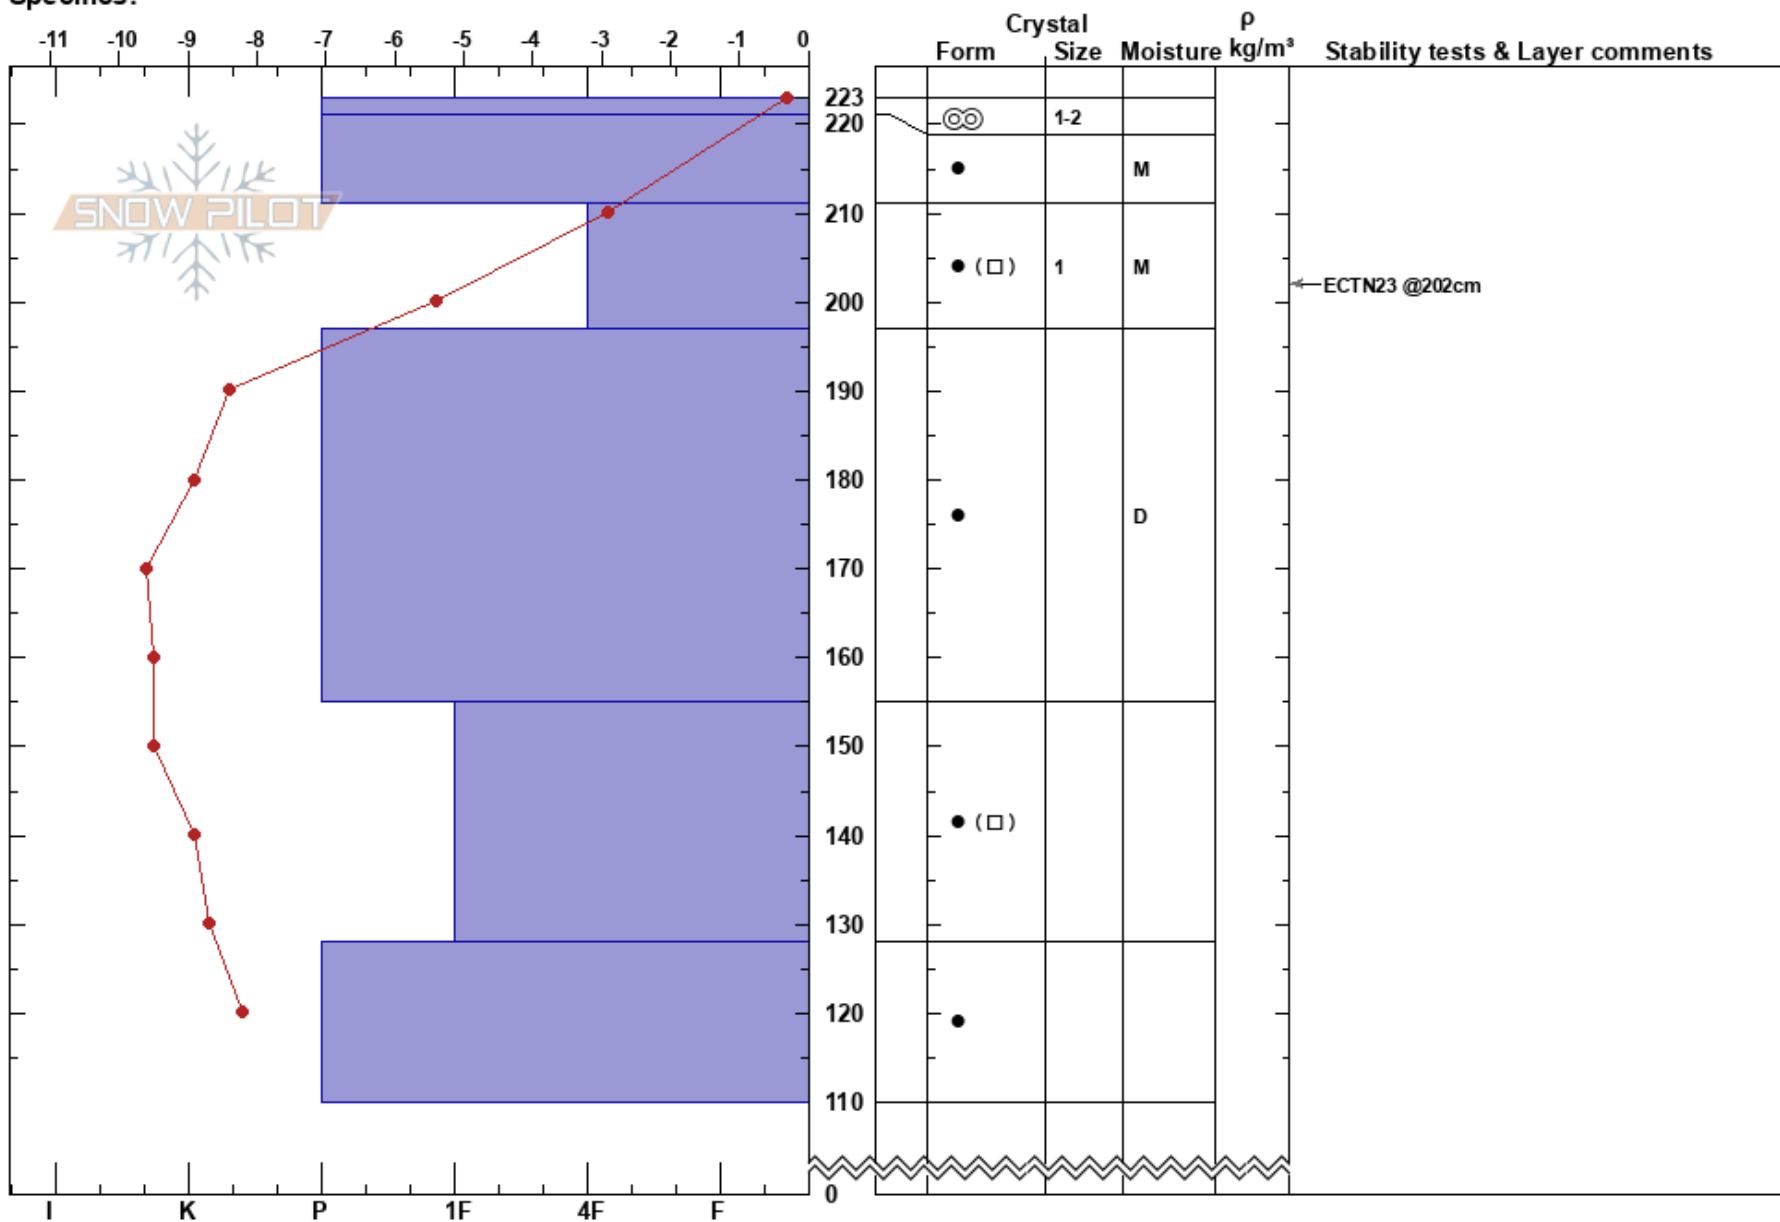

Guodekchokka SO  
 Kebnekaise  
 Sweden  
 Elevation: 1114 m  
 Aspect: SE  
 Specifics:

Pär Nenzén  
 23/02/2019 - 14:00  
 Co-ord:  
 Slope Angle: 25°  
 Wind Loading: no

Stability:  
 Air Temperature: 2.5°C  
 Sky Cover: FEW  
 Precipitation: NO  
 Wind: NW Moderate

HS:223  
 Layer Notes:

Notes: Av AJB