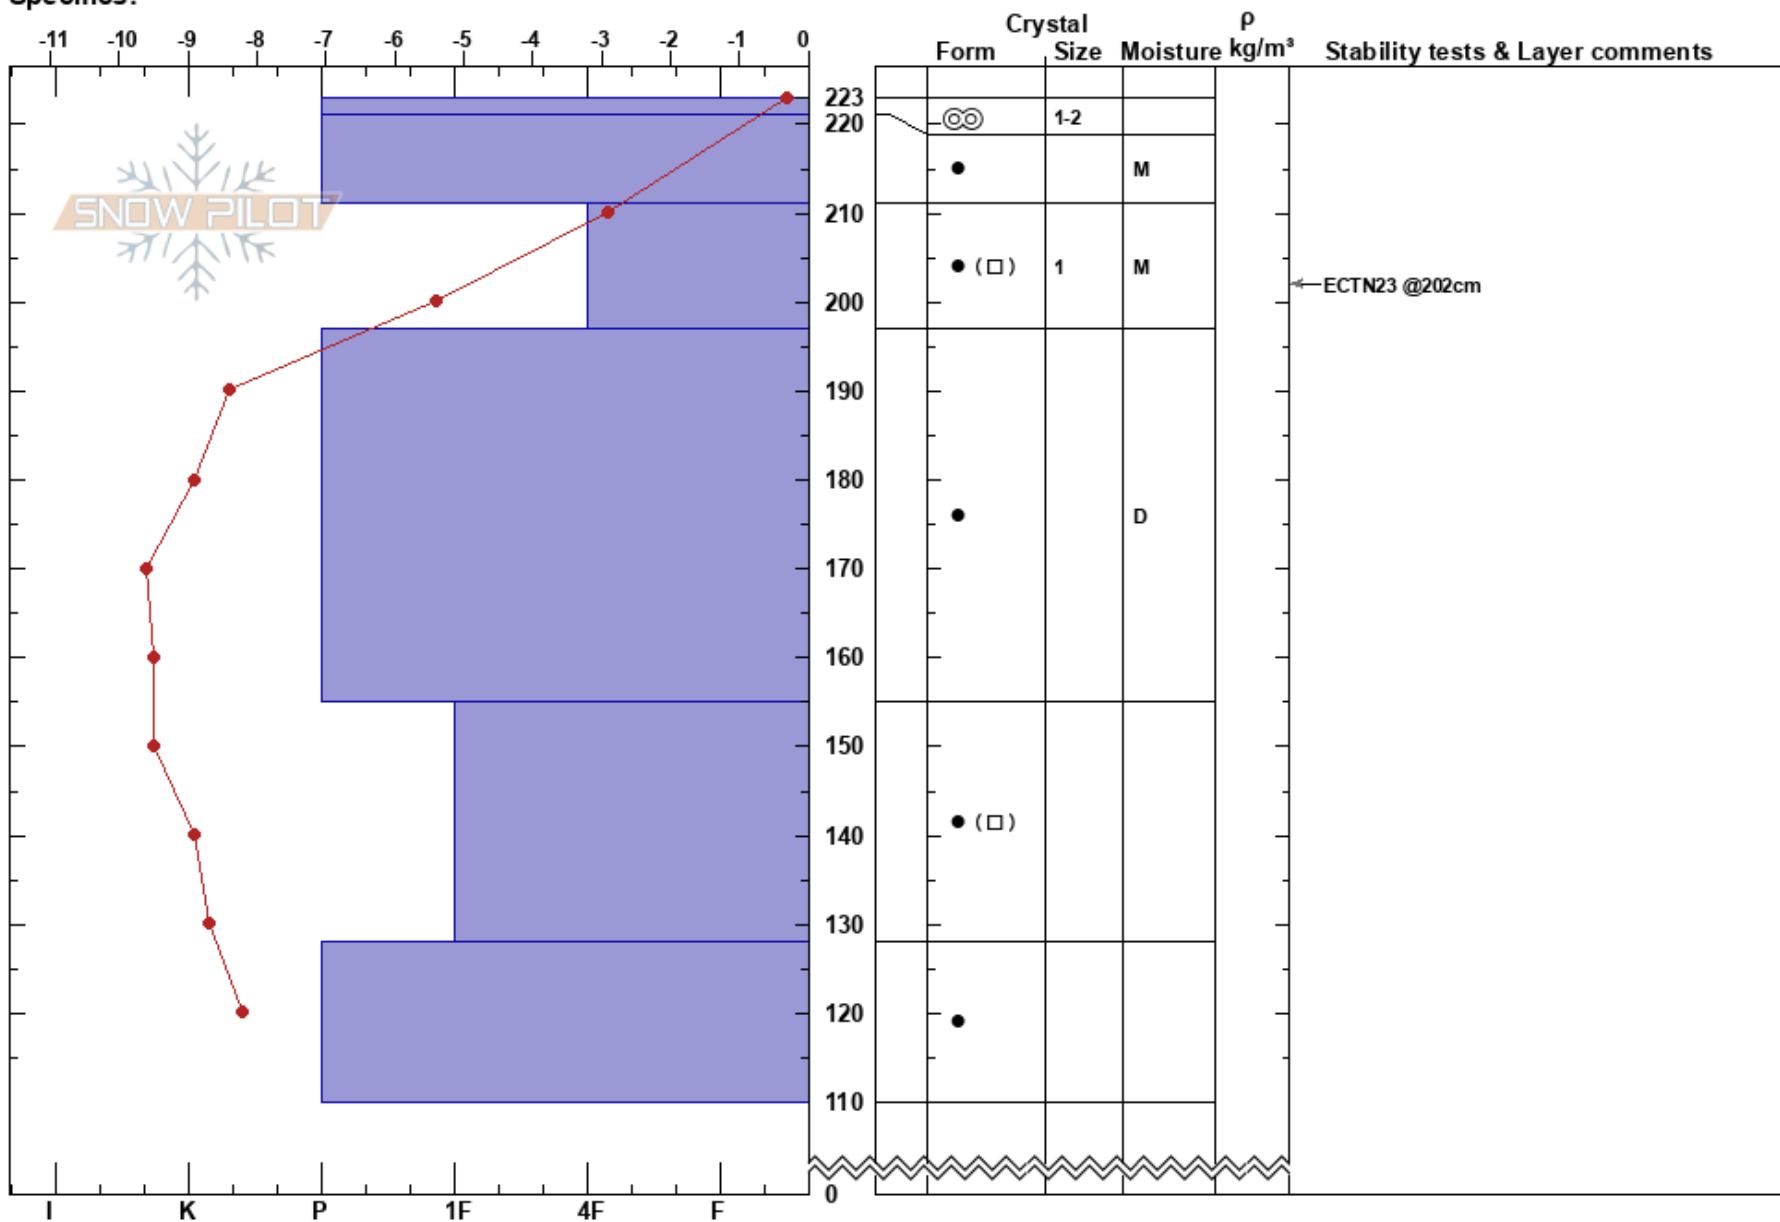

Guodekchokka SO
 Kebnekaise
 Sweden
 Elevation: 1114 m
 Aspect: SE
 Specifics:

Pär Nenzén
 23/02/2019 - 14:00
 Co-ord:
 Slope Angle: 25°
 Wind Loading: no

Stability:
 Air Temperature: 2.5°C
 Sky Cover: FEW
 Precipitation: NO
 Wind: NW Moderate

HS:223
 Layer Notes:

Notes: Av AJB