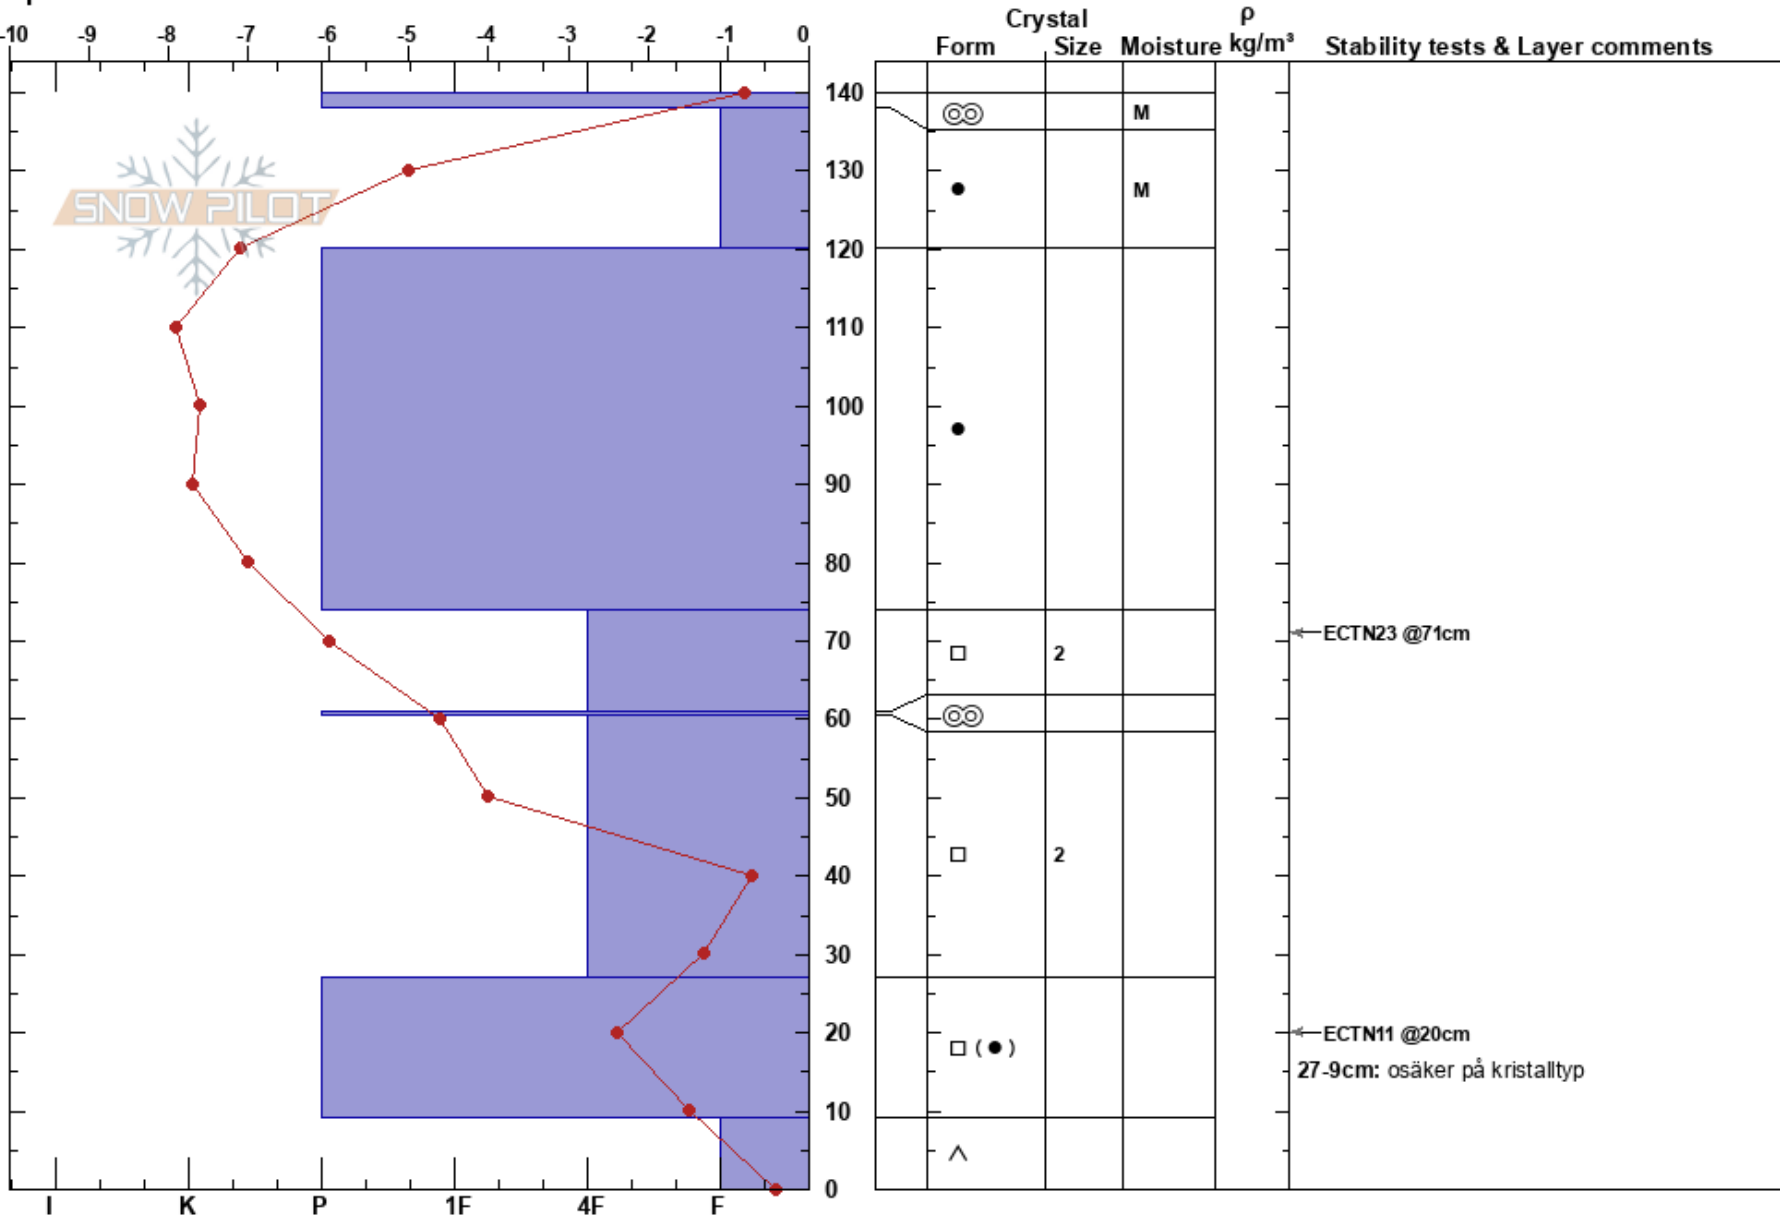

Cievrracohkka AJB  
 Kebnekaise  
 Sweden  
 Elevation: 1020 m  
 Aspect: 50°  
 Specifics:

Trygve Tirén  
 23/02/2019 - 09:37  
 Co-ord:  
 Slope Angle: 22°  
 Wind Loading: no

Stability:  
 Air Temperature: -0.3°C PF:20 27-9cm: osäker på kristalltyp  
 Sky Cover: FEW  
 Precipitation: NO  
 Wind: S Moderate

Notes: Stening mark