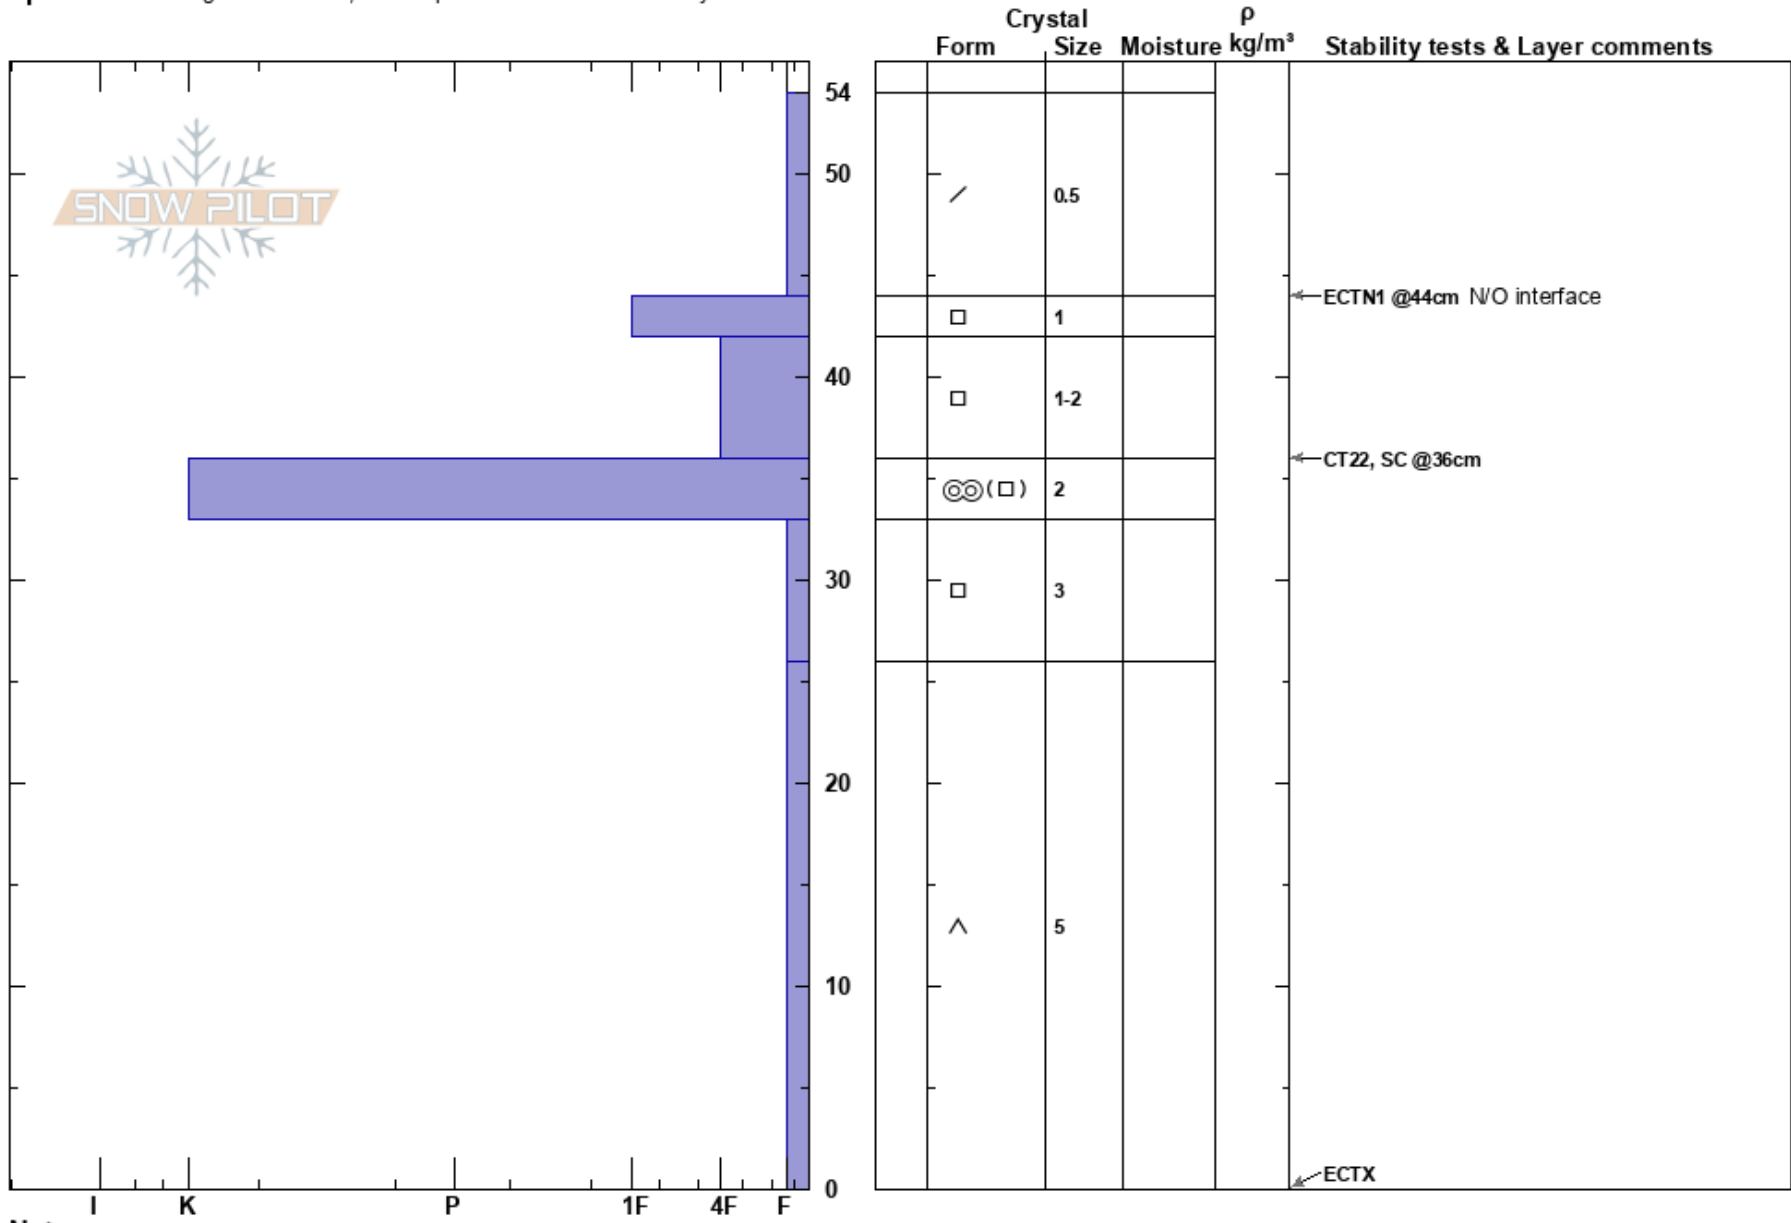

Peanut Peak
 Gore Range
 CO
 Elevation: 11351 ft
 Aspect: SW
 Specifics: Pit dug in a Ski Area; Pit is representative of backcountry

Raquel Spencer Schifani
 02/23/2019 - 8:30am
 Co-ord:
 Slope Angle: 22°
 Wind Loading:

Stability:
 Air Temperature:
 Sky Cover: CLR
 Precipitation: NO
 Wind: NW Calm

HS:54
 PF:36 44-42cm:Problematic layer

Layer Notes:

Notes: