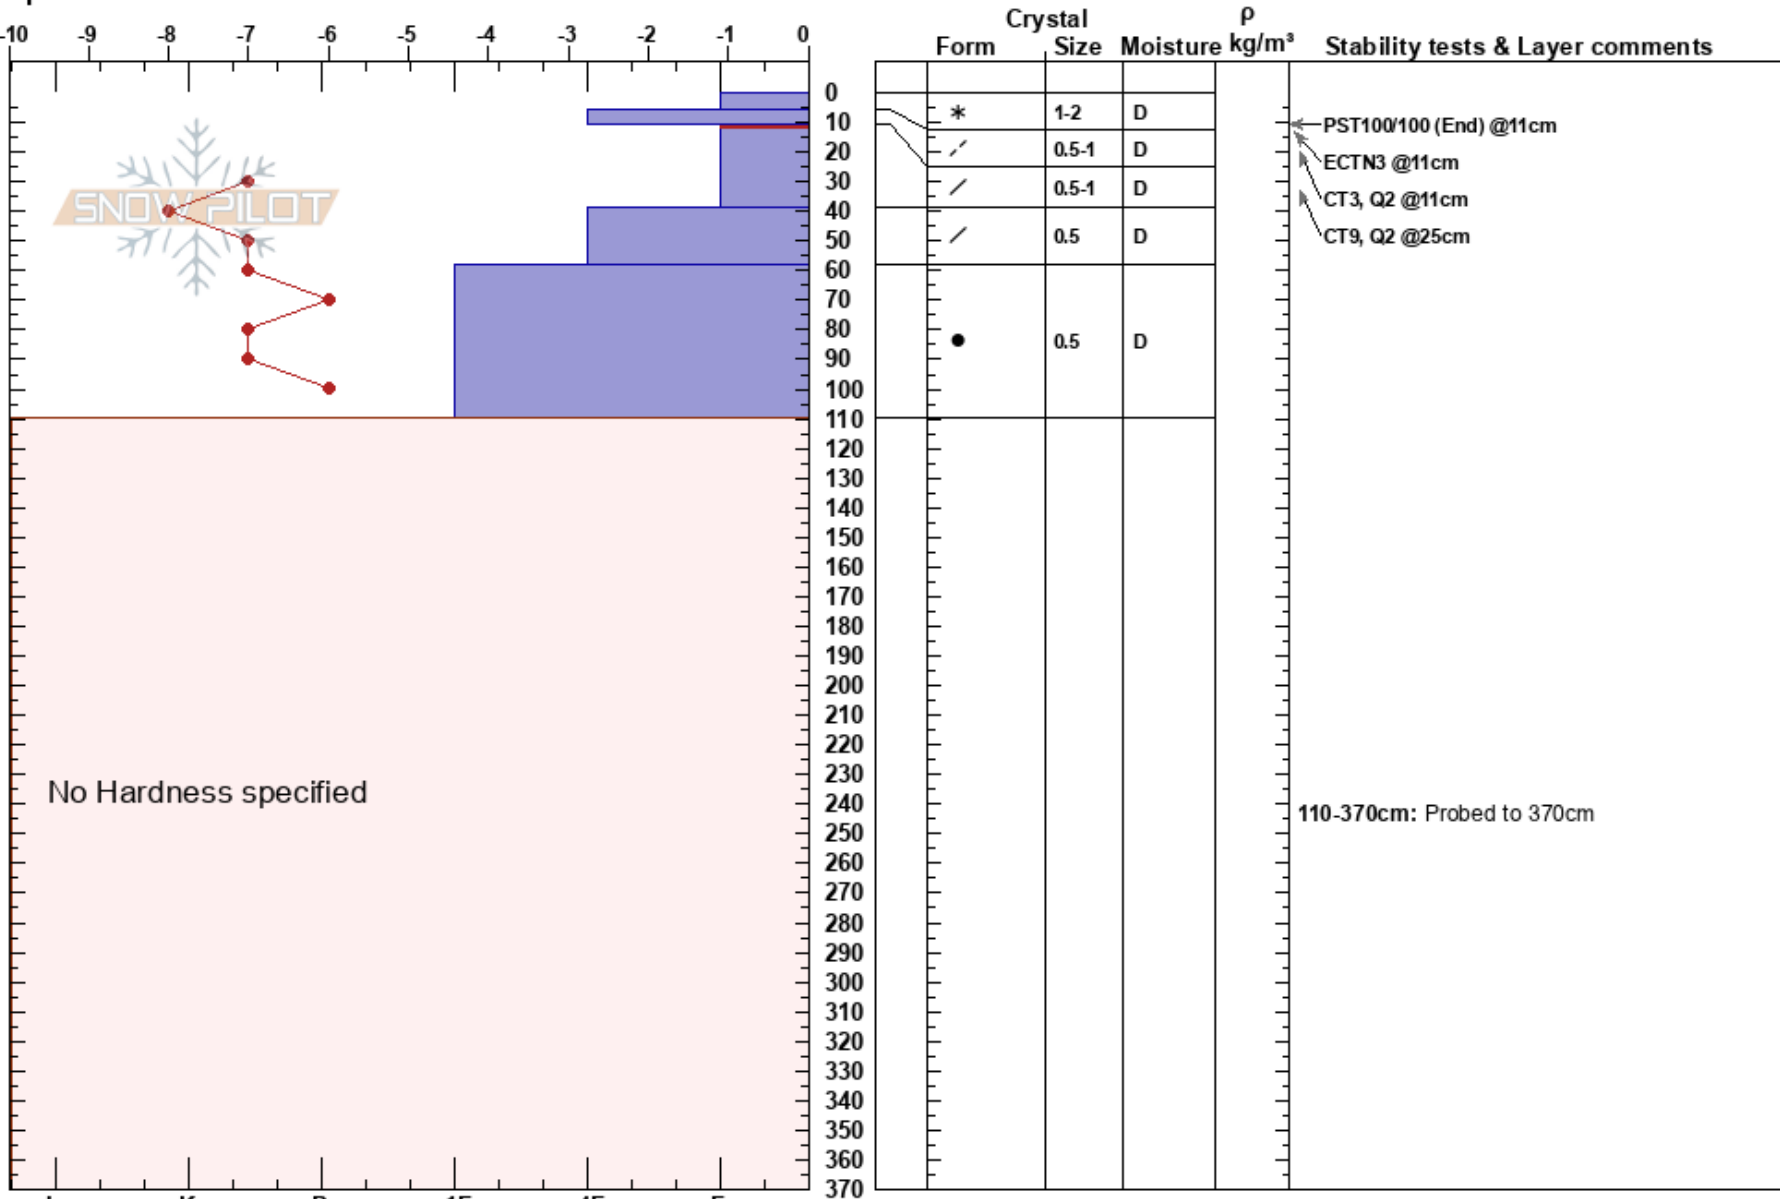

Hidden Peak  
 Central Sierra  
 CA  
 Elevation: 9130 ft  
 Aspect: 1°  
 Specifics:

Steve Reynaud  
 01/25/2017 - 11:30am  
 Co-ord: 38.97563N, -120.12468W  
 Slope Angle: 31°  
 Wind Loading: no

Stability: Good  
 Air Temperature: -7.5°C  
 Sky Cover: BKN  
 Precipitation: NO  
 Wind: W Light Breeze

Layer Notes:  
 11-39cm: Problematic layer  
 110-370cm: Probed to 370cm

Notes: HS>370cm. No wind loading observed up to 12pm. Winds were slightly increasing at that point. No signs of instability observed.