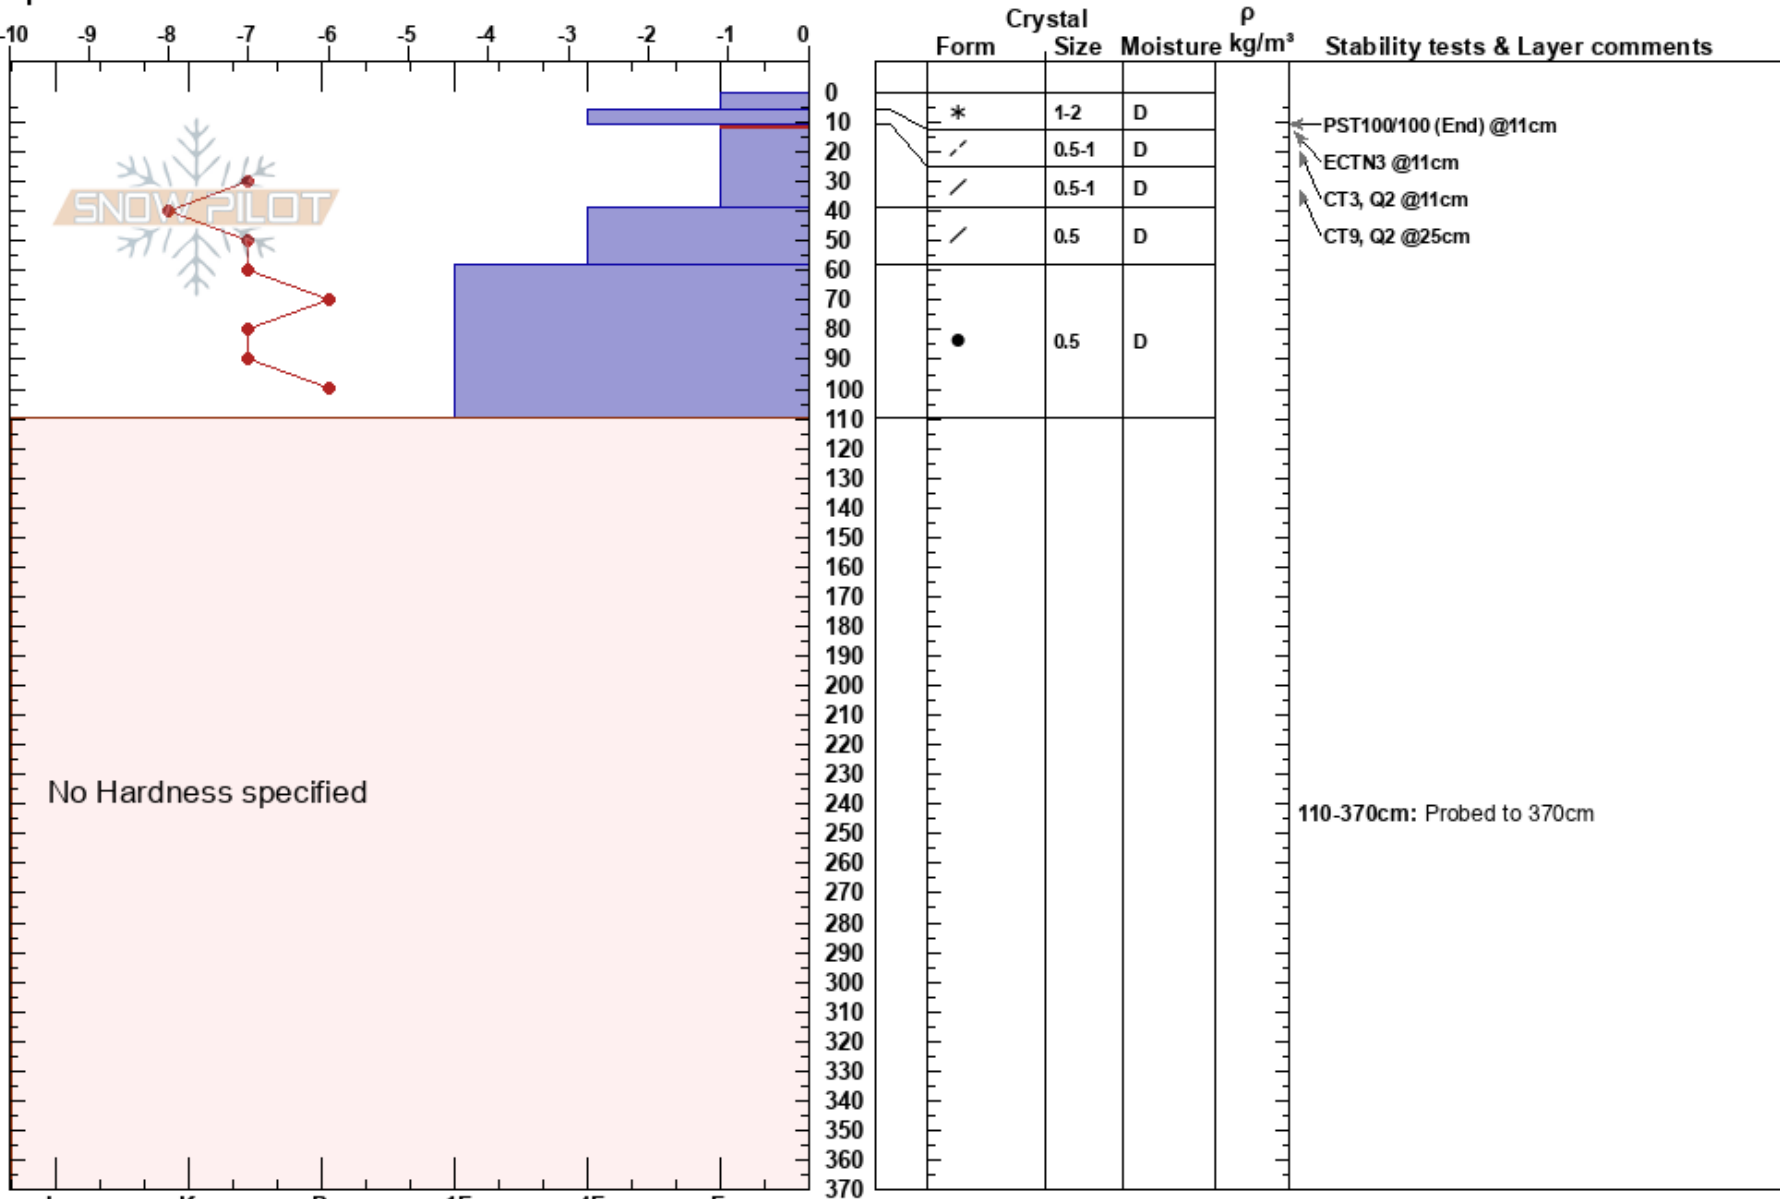

Hidden Peak
 Central Sierra
 CA
 Elevation: 9130 ft
 Aspect: 1°
 Specifics:

Steve Reynaud
 01/25/2017 - 11:30am
 Co-ord: 38.97563N, -120.12468W
 Slope Angle: 31°
 Wind Loading: no

Stability: Good
 Air Temperature: -7.5°C
 Sky Cover: BKN
 Precipitation: NO
 Wind: W Light Breeze

Layer Notes:
 11-39cm: Problematic layer
 110-370cm: Probed to 370cm

Notes: HS>370cm. No wind loading observed up to 12pm. Winds were slightly increasing at that point. No signs of instability observed.