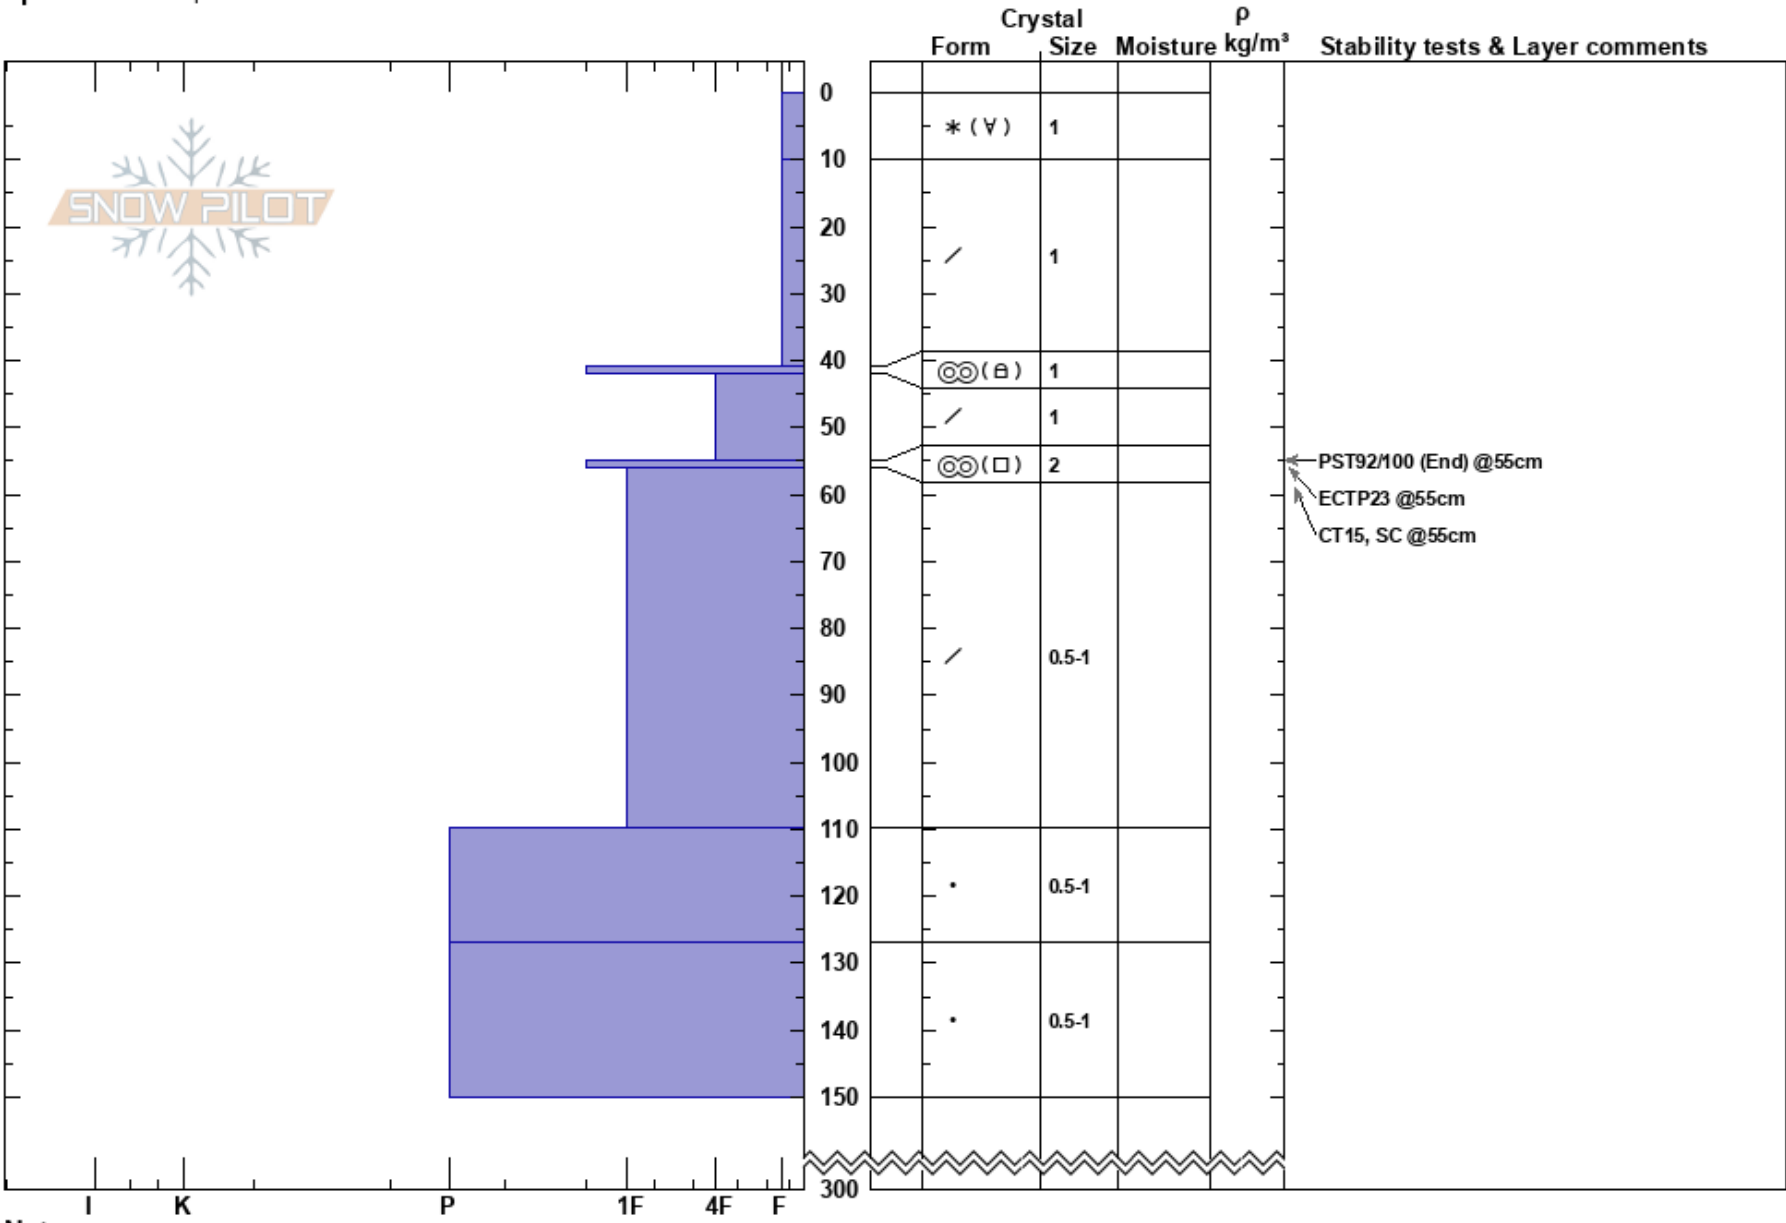

Austin Pass, Baker, WA  
 North Cascades, West WA  
 Elevation: 4800 ft  
 Aspect: 220°  
 Specifics: Poor pit location

John Jennings  
 02/23/2019 - 1:00pm  
 Co-ord:  
 Slope Angle: 15°  
 Wind Loading: previous

Stability: HS:300  
 Air Temperature: -3°C PF:50 55-56cm: Problematic layer  
 Sky Cover: X  
 Precipitation: S-1  
 Wind: S Light Breeze

Notes: