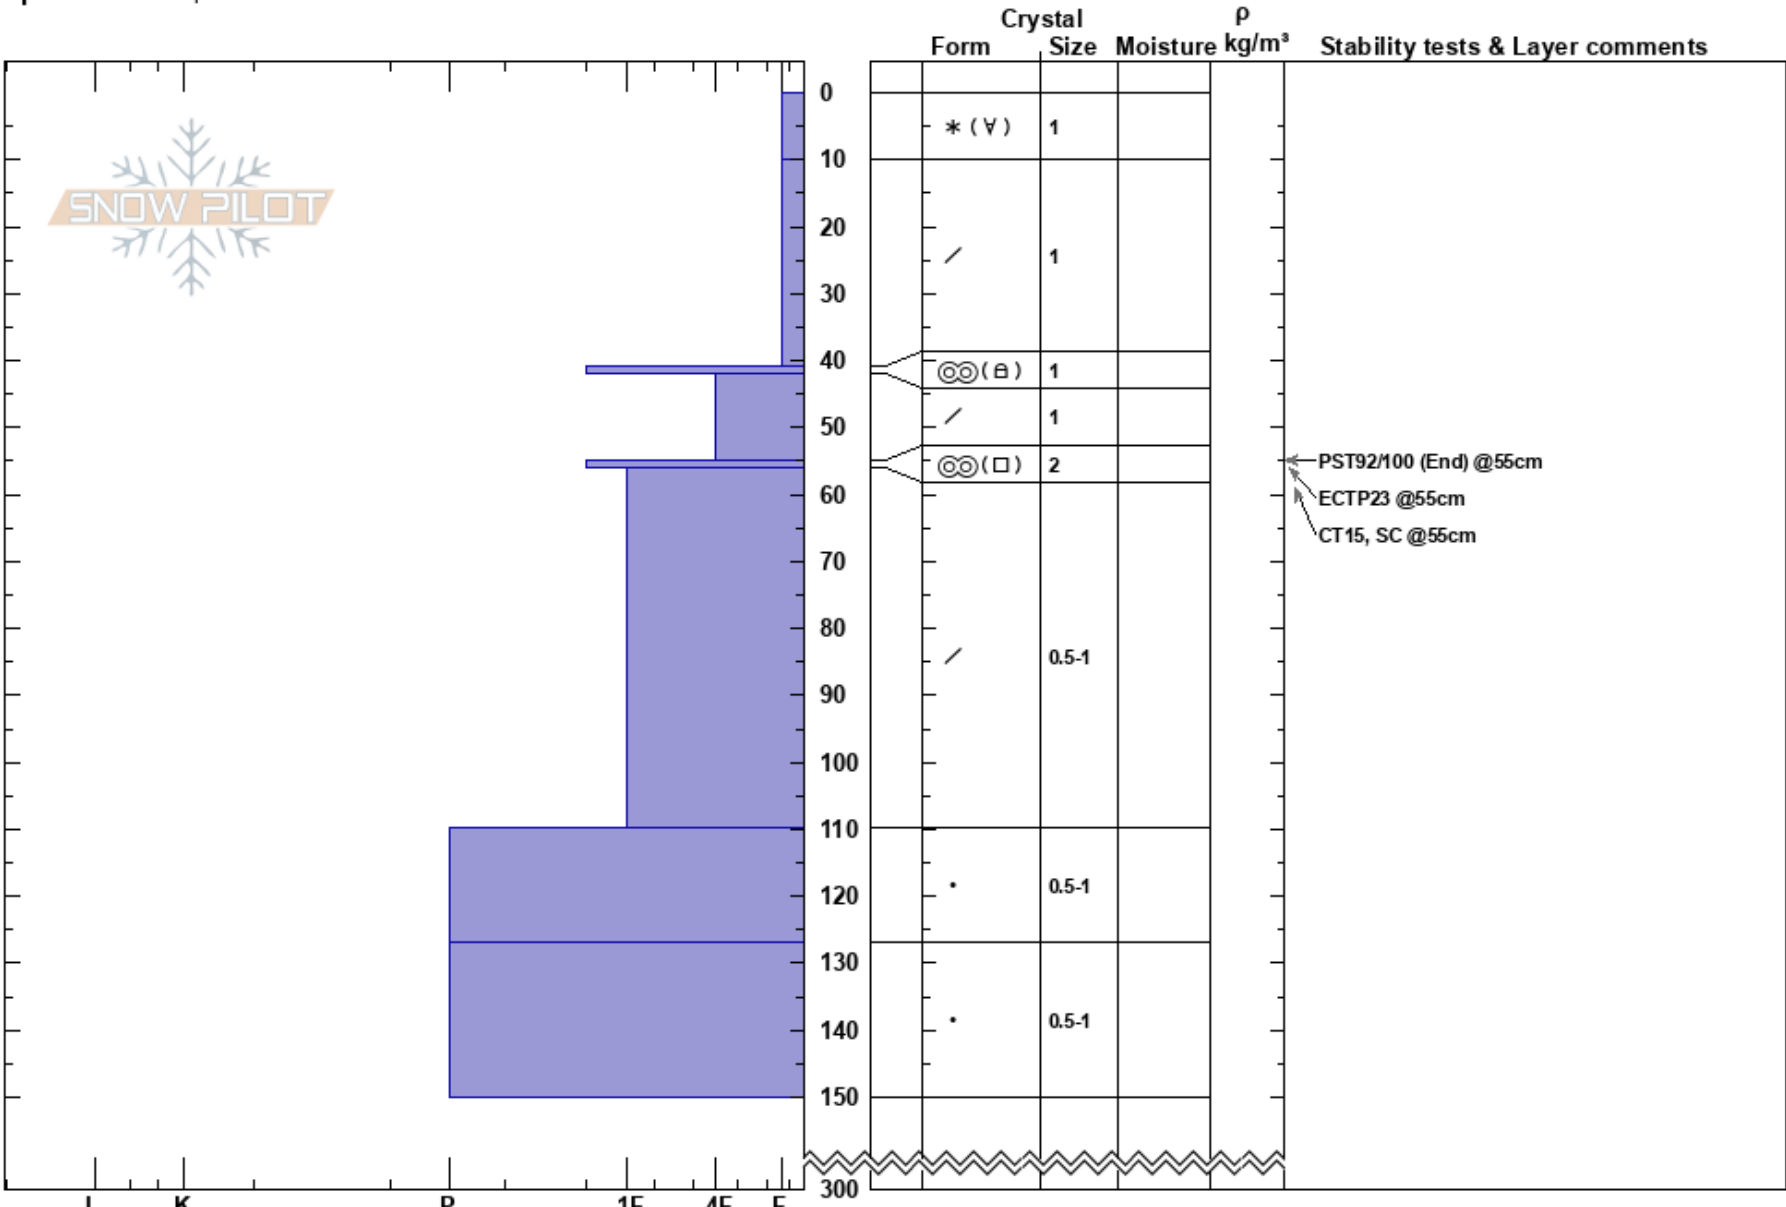

Austin Pass, Baker, WA  
 North Cascades, West WA  
 Elevation: 4800 ft  
 Aspect: 220°  
 Specifics: Poor pit location

John Jennings  
 02/23/2019 - 1:00pm  
 Co-ord:  
 Slope Angle: 15°  
 Wind Loading: previous

Stability: HS:300  
 Air Temperature: -3°C PF:50 55-56cm: Problematic layer  
 Sky Cover: X  
 Precipitation: S-1  
 Wind: S Light Breeze

Notes: