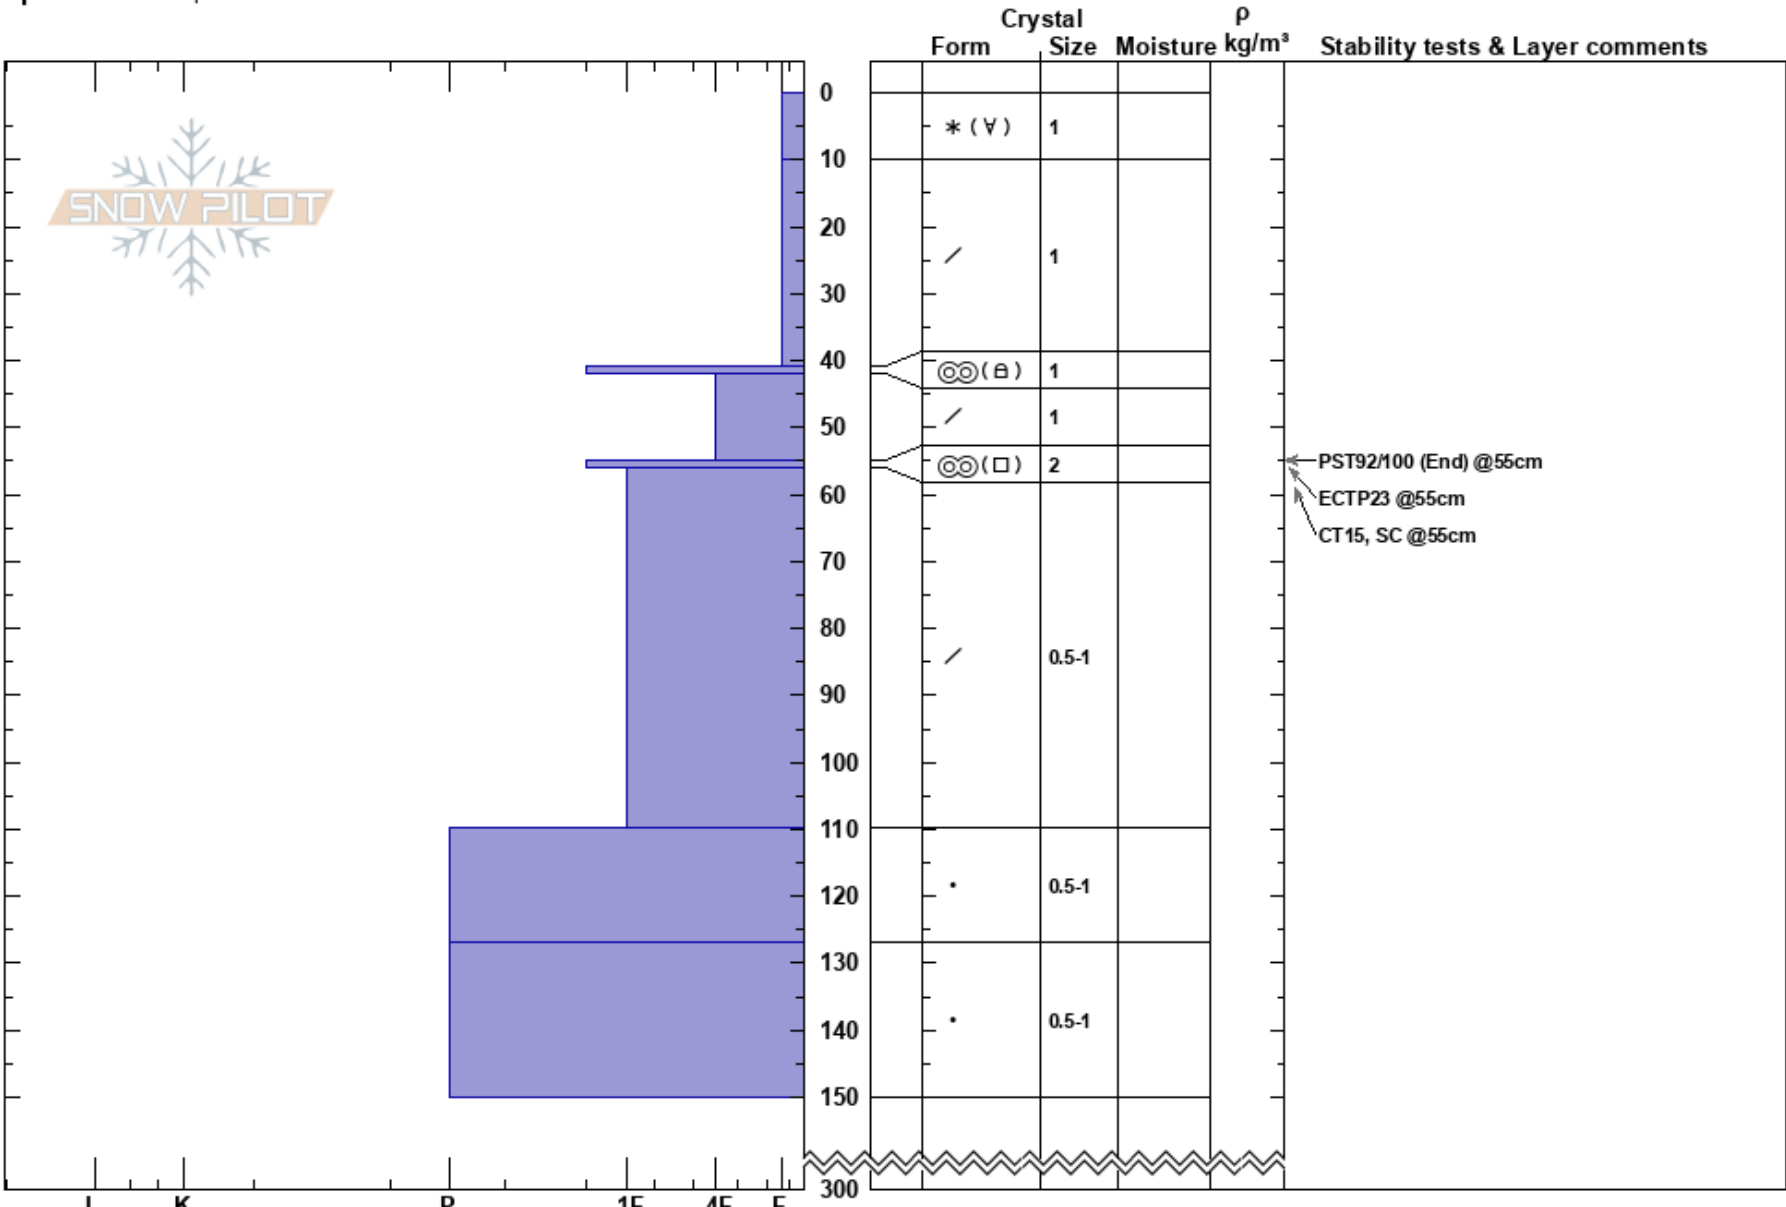

Austin Pass, Baker, WA
 North Cascades, West WA
 Elevation: 4800 ft
 Aspect: 220°
 Specifics: Poor pit location

John Jennings
 02/23/2019 - 1:00pm
 Co-ord:
 Slope Angle: 15°
 Wind Loading: previous

Stability: HS:300
 Air Temperature: -3°C PF:50 55-56cm:Problematic layer
 Sky Cover: X
 Precipitation: S-1
 Wind: S Light Breeze