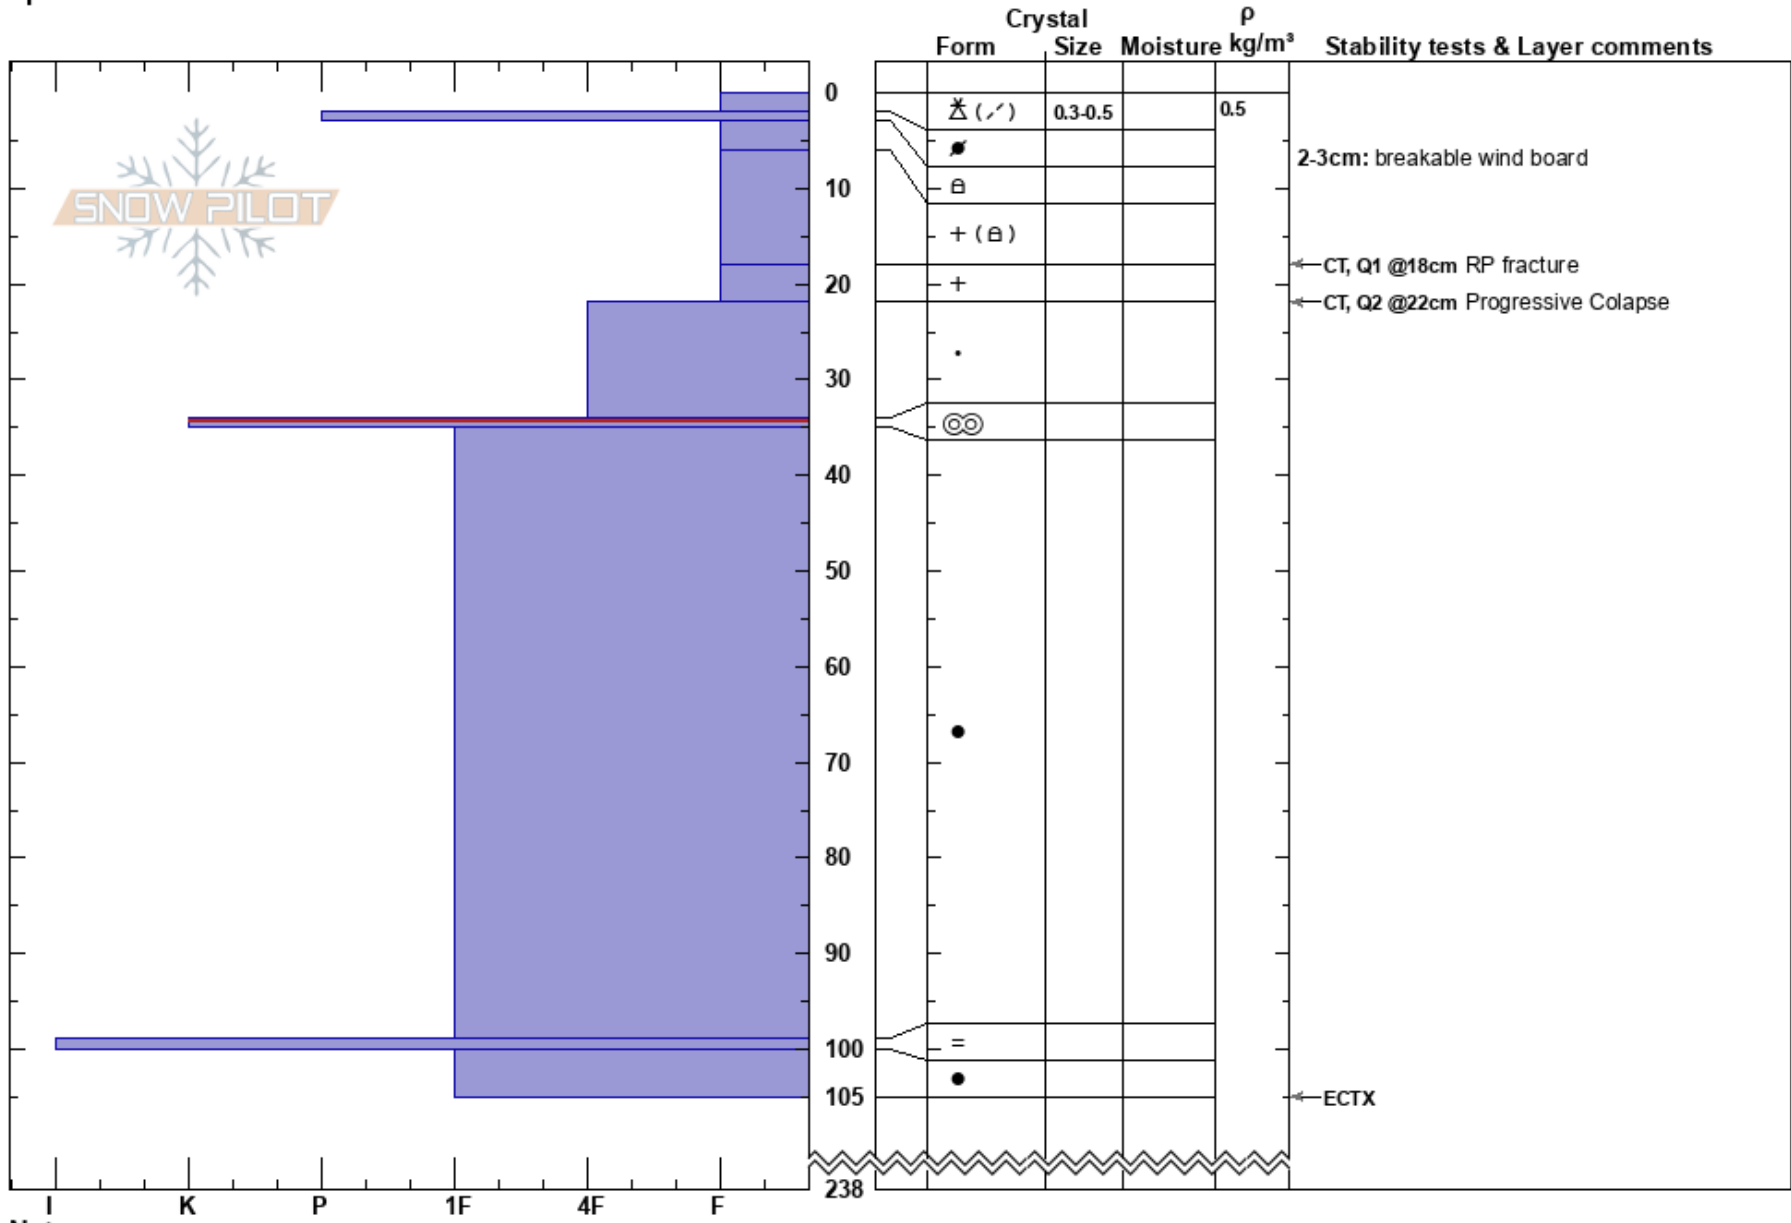

Lower Casaval Ridge
 Mt. Shasta
 CA
 Elevation: 8600 ft
 Aspect: 180°
 Specifics:

Ryan Sorenson
 02/23/2019 - 1:35pm
 Co-ord: 41.37891N, -122.23190W
 Slope Angle: 22°
 Wind Loading: previous

Stability: **HS:238**
 Air Temperature: -6°C **PF:28**
 Sky Cover: OVC
 Precipitation: S-1
 Wind: SW Light Breeze
 2-3cm: breakable wind board
 34-35cm: Problematic layer