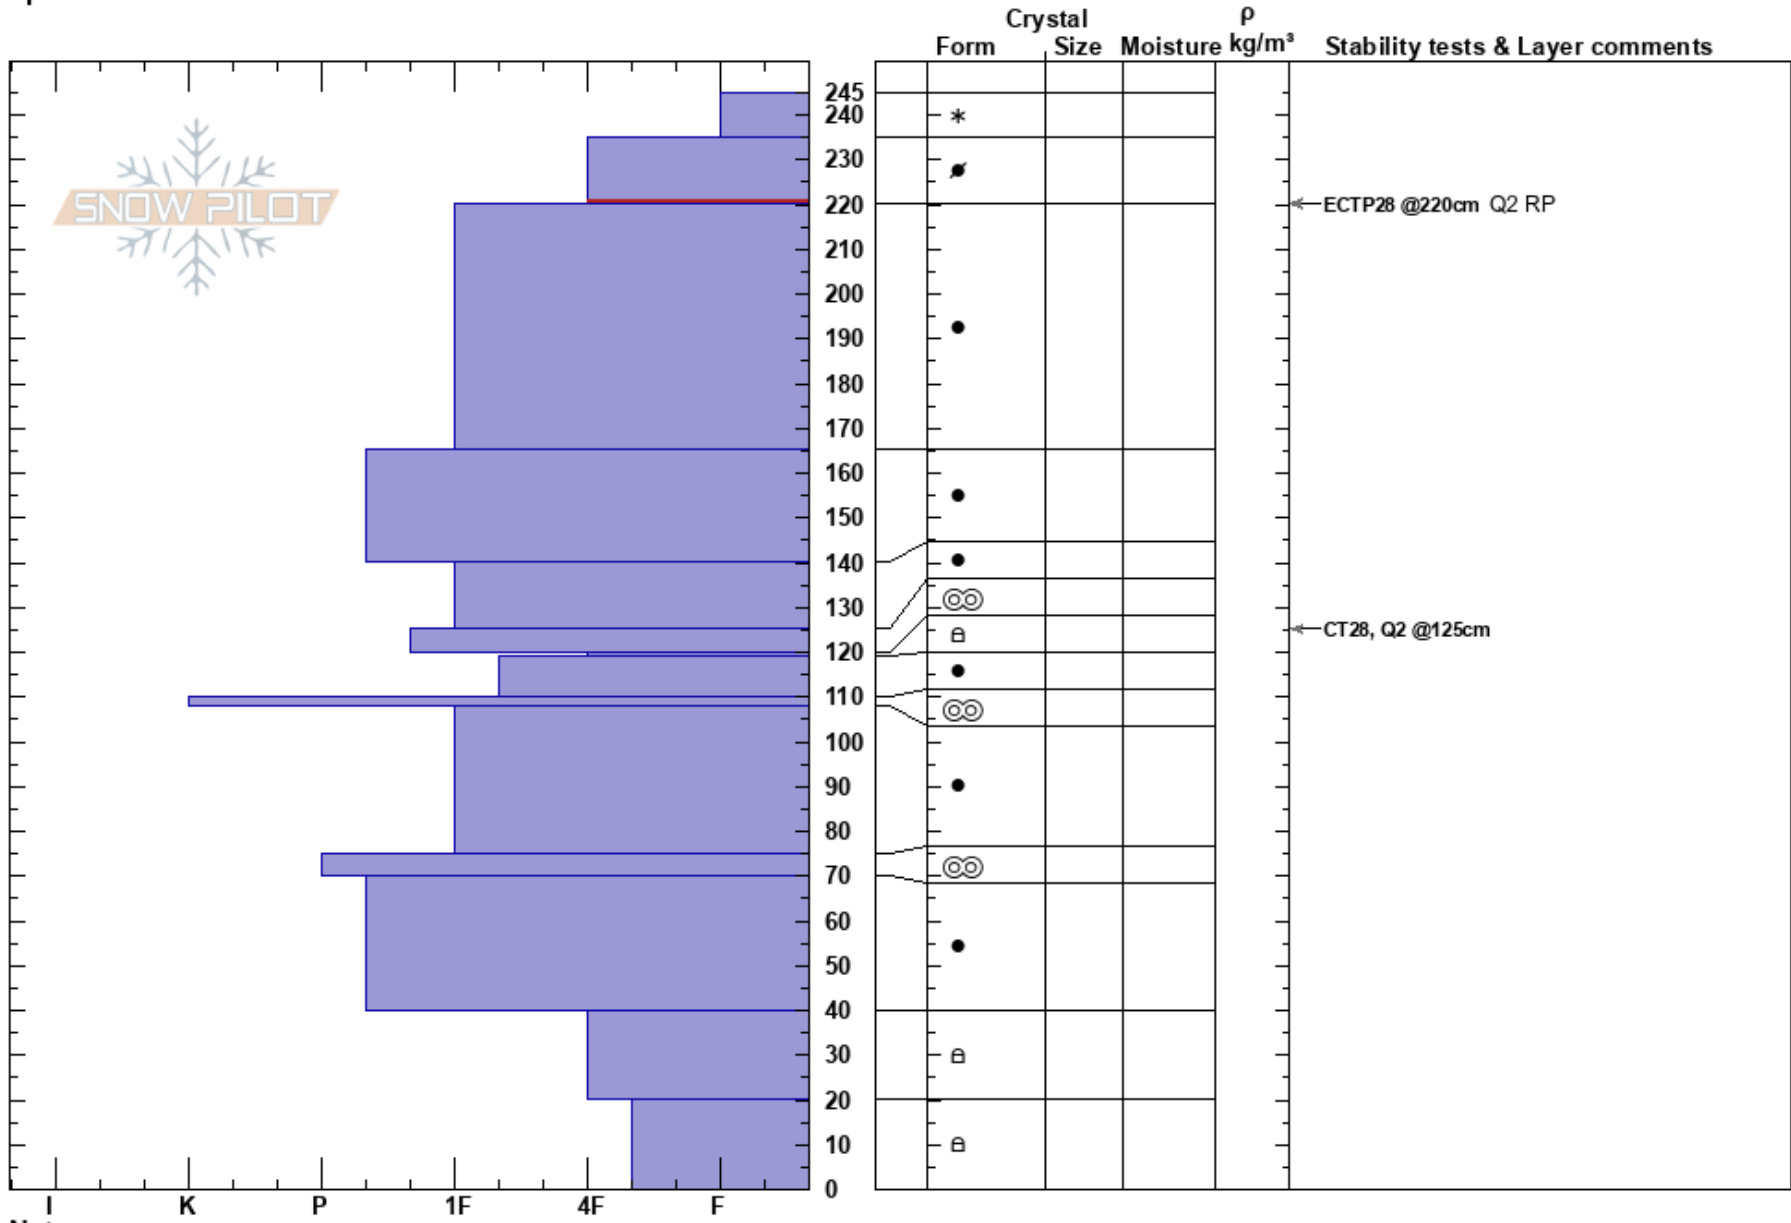

Preston Peak
 Wasatch Range
 UT
 Elevation: 9980 ft
 Aspect: 139°
 Specifics:

Andrew Paradis
 02/22/2019 - 12:00pm
 Co-ord:
 Slope Angle: 35°
 Wind Loading:

Stability:
 Air Temperature:
 Sky Cover:
 Precipitation: NO
 Wind:

HS:245
 Layer Notes:
 235-220cm:Problematic layer

Notes: