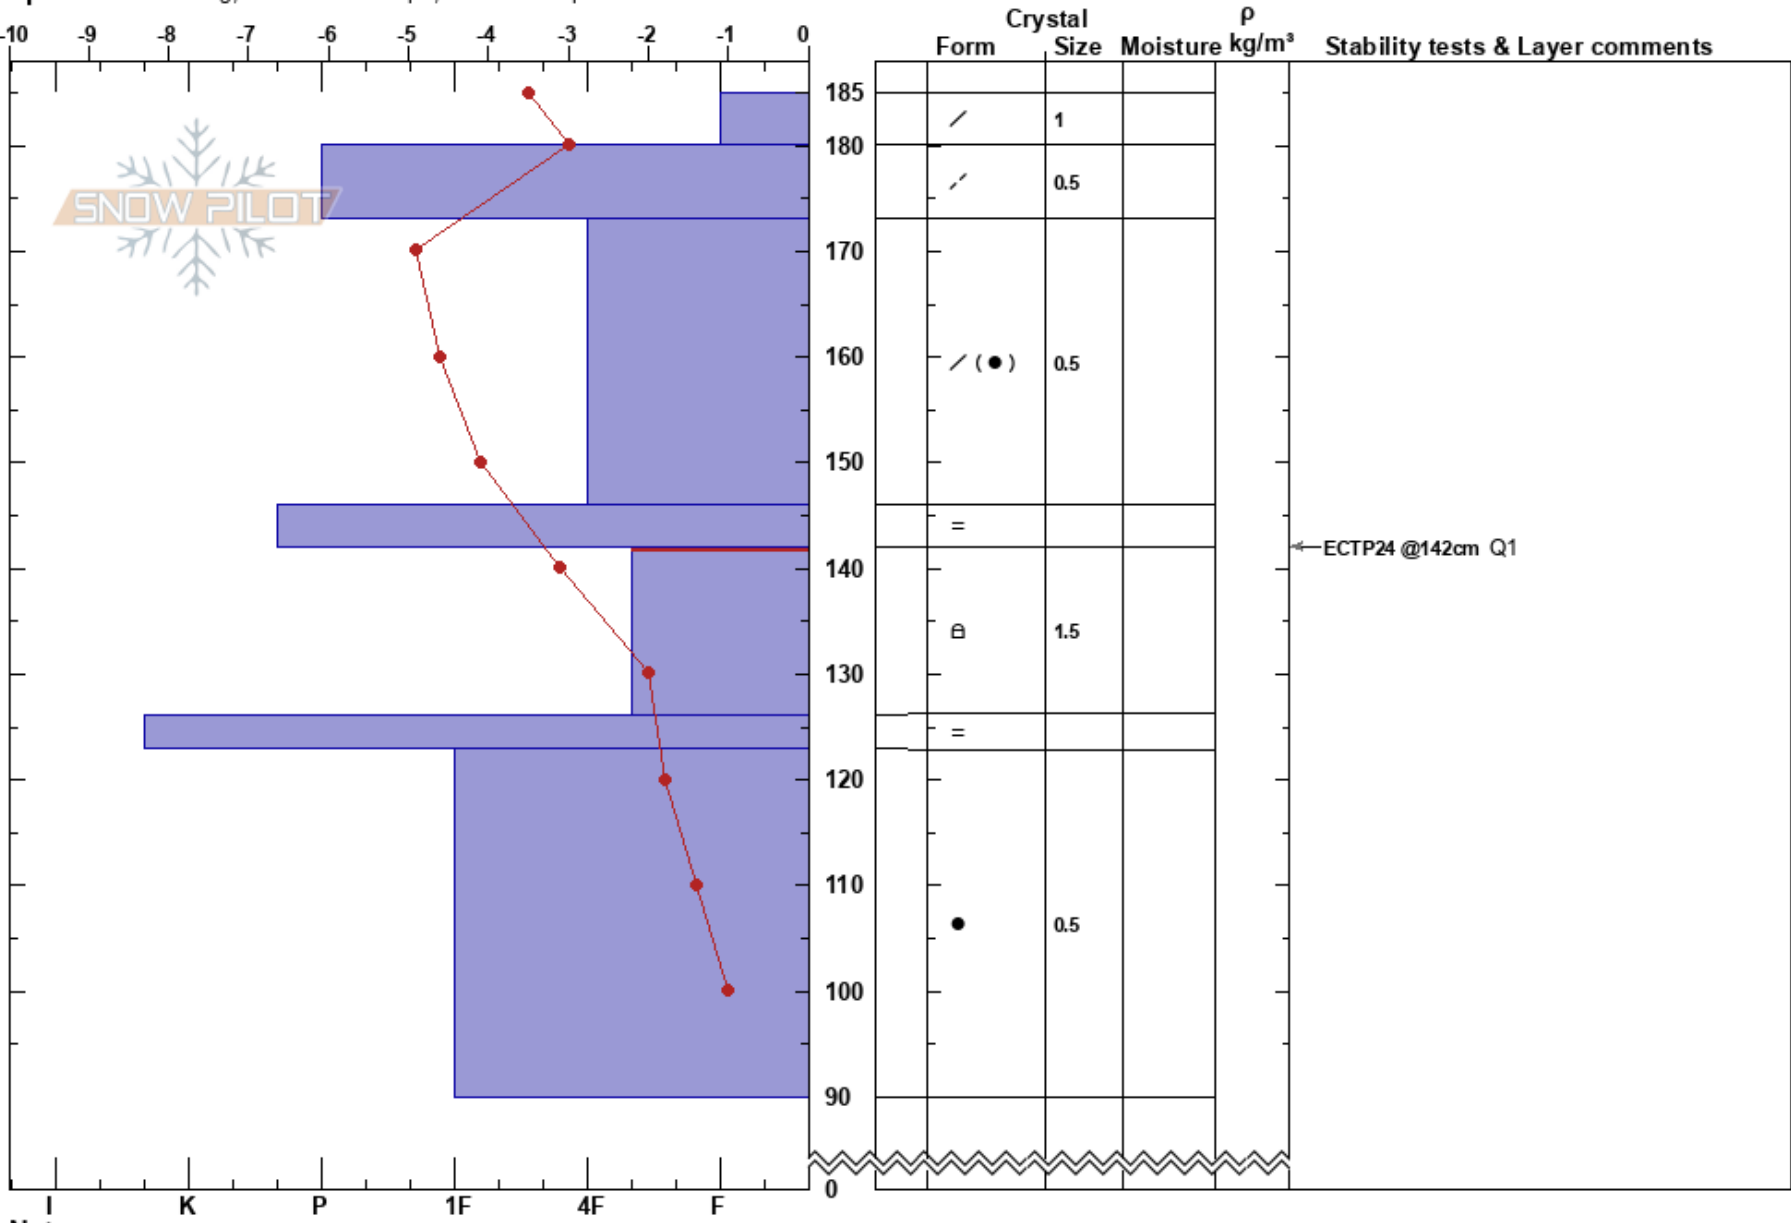

V Bowl Steve Mace
 Eastern Sierra Nevada 02/23/2019 - 2:00pm
 CA
Elevation: 9500 ft
Aspect: E
Specifics: Cracking; Ski tracks on slope; We skied slope

Stability: **HS:**185 **Layer Notes:**
Air Temperature: -3°C **PS:** 10 142-126cm:Problematic layer
Sky Cover: SCT
Precipitation: NO
Wind: W Light Breeze