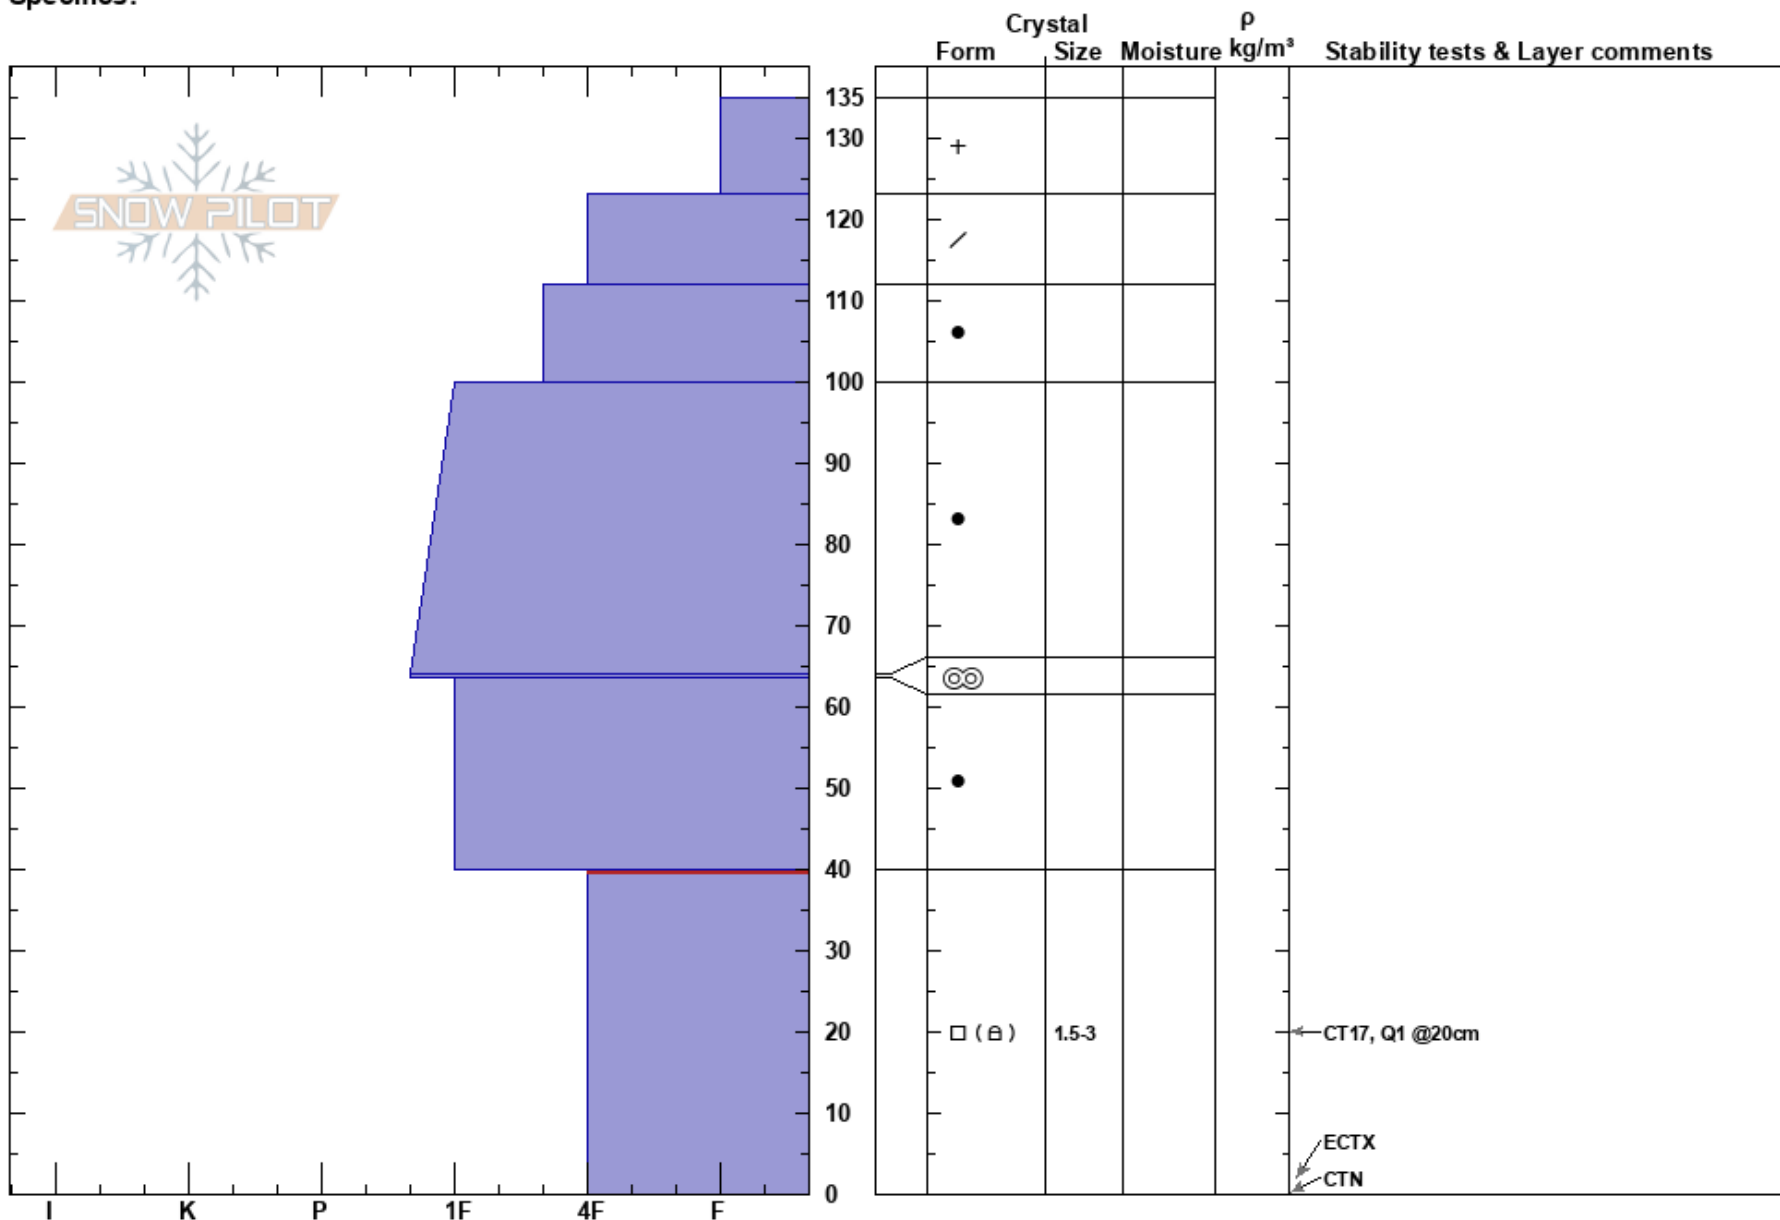

Trapper Creek, Hebgen
 Henry Mtns
 MT
 Elevation: 8950 ft
 Aspect: 120°
 Specifics:

Alex Marienthal
 02/23/2019 - 11:05am
 Co-ord: 44.83937N, -111.34297W
 Slope Angle: 25°
 Wind Loading: previous

Stability: Fair Stable
 Air Temperature: HS:135
 Sky Cover: BKN
 Precipitation: S-1
 Wind: Calm
 PF:30 40-0cm: Problematic layer

Notes: ECT column propagated after 30+ hits; removed 3/4 of the slab below the shovel, multiple extra hits from shoulder, then collapsed and propagated with boot to shovel. Very dense, hard slab above.