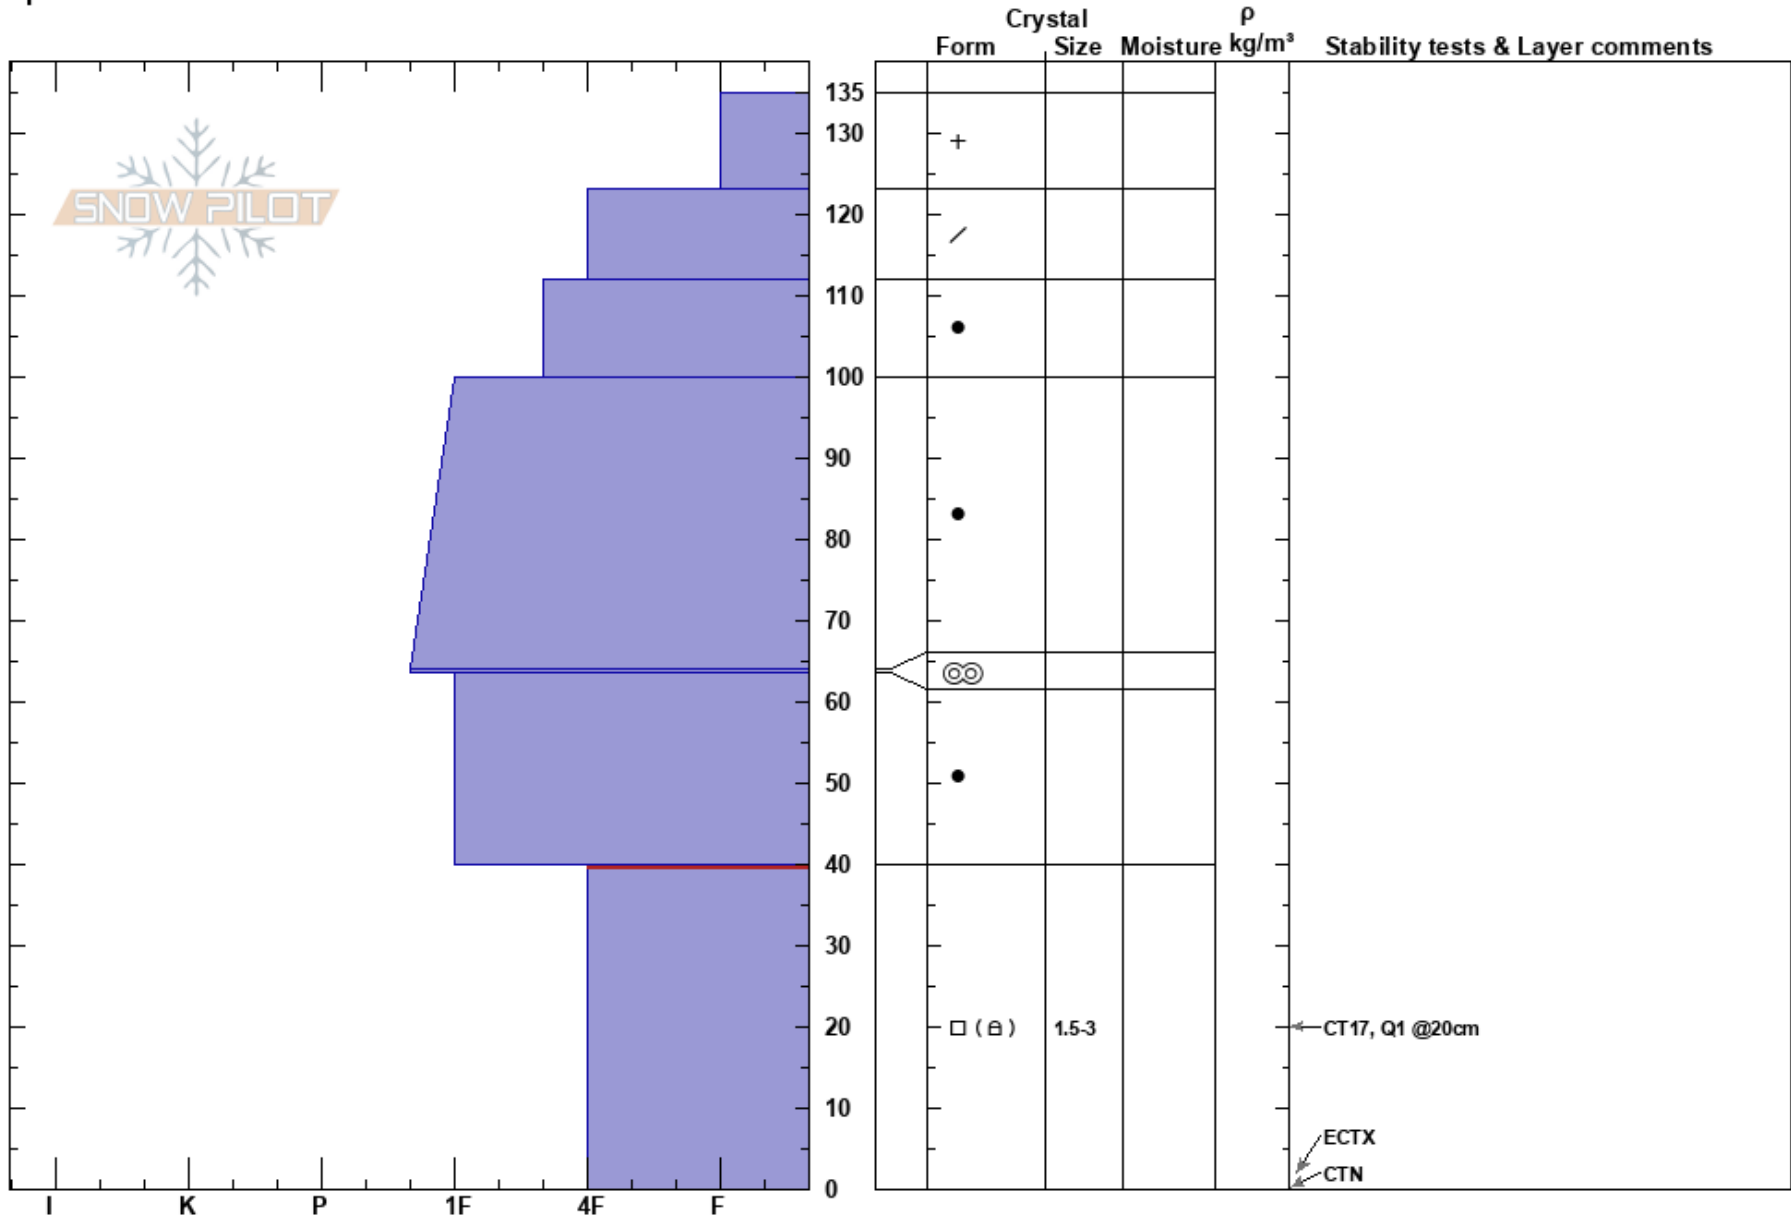

Trapper Creek, Hebgen
 Henry Mtns
 MT
 Elevation: 8950 ft
 Aspect: 120°
 Specifics:

Alex Marienthal
 02/23/2019 - 11:05am
 Co-ord: 44.83937N, -111.34297W
 Slope Angle: 25°
 Wind Loading: previous

Stability: Fair Stable
 Air Temperature: HS:135
 Sky Cover: BKN
 Precipitation: S-1
 Wind: Calm
 PF:30 40-0cm: Problematic layer

Notes: ECT column propagated after 30+ hits; removed 3/4 of the slab below the shovel, multiple extra hits from shoulder, then collapsed and propagated with boot to shovel. Very dense, hard slab above.