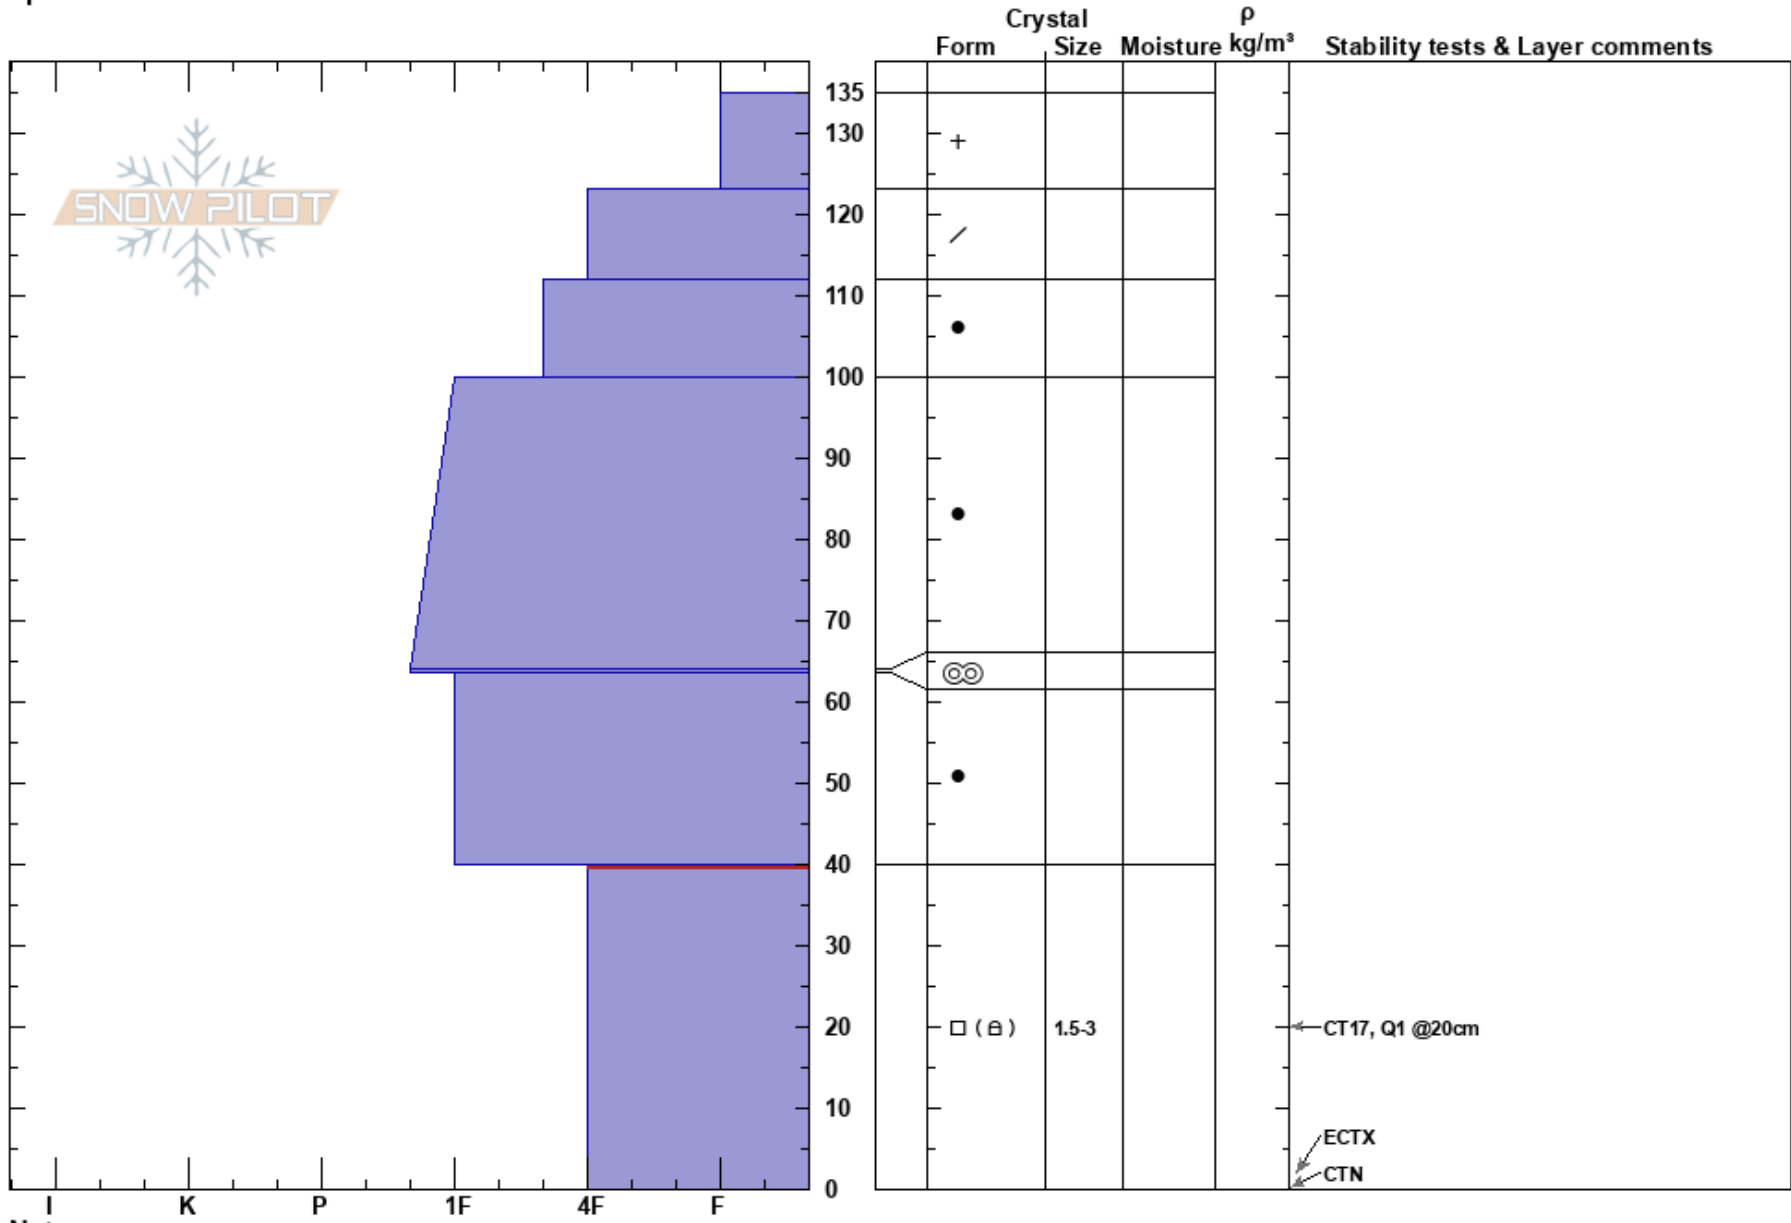

Trapper Creek, Hebgen  
 Henry Mtns  
 MT  
 Elevation: 8950 ft  
 Aspect: 120°  
 Specifics:

Alex Marienthal  
 02/23/2019 - 11:05am  
 Co-ord: 44.83937N, -111.34297W  
 Slope Angle: 25°  
 Wind Loading: previous

Stability: Fair Stable  
 Air Temperature: HS:135  
 Sky Cover: BKN  
 Precipitation: S-1  
 Wind: Calm  
 PF:30 40-0cm: Problematic layer

**Notes:** ECT column propagated after 30+ hits; removed 3/4 of the slab below the shovel, multiple extra hits from shoulder, then collapsed and propagated with boot to shovel. Very dense, hard slab above.