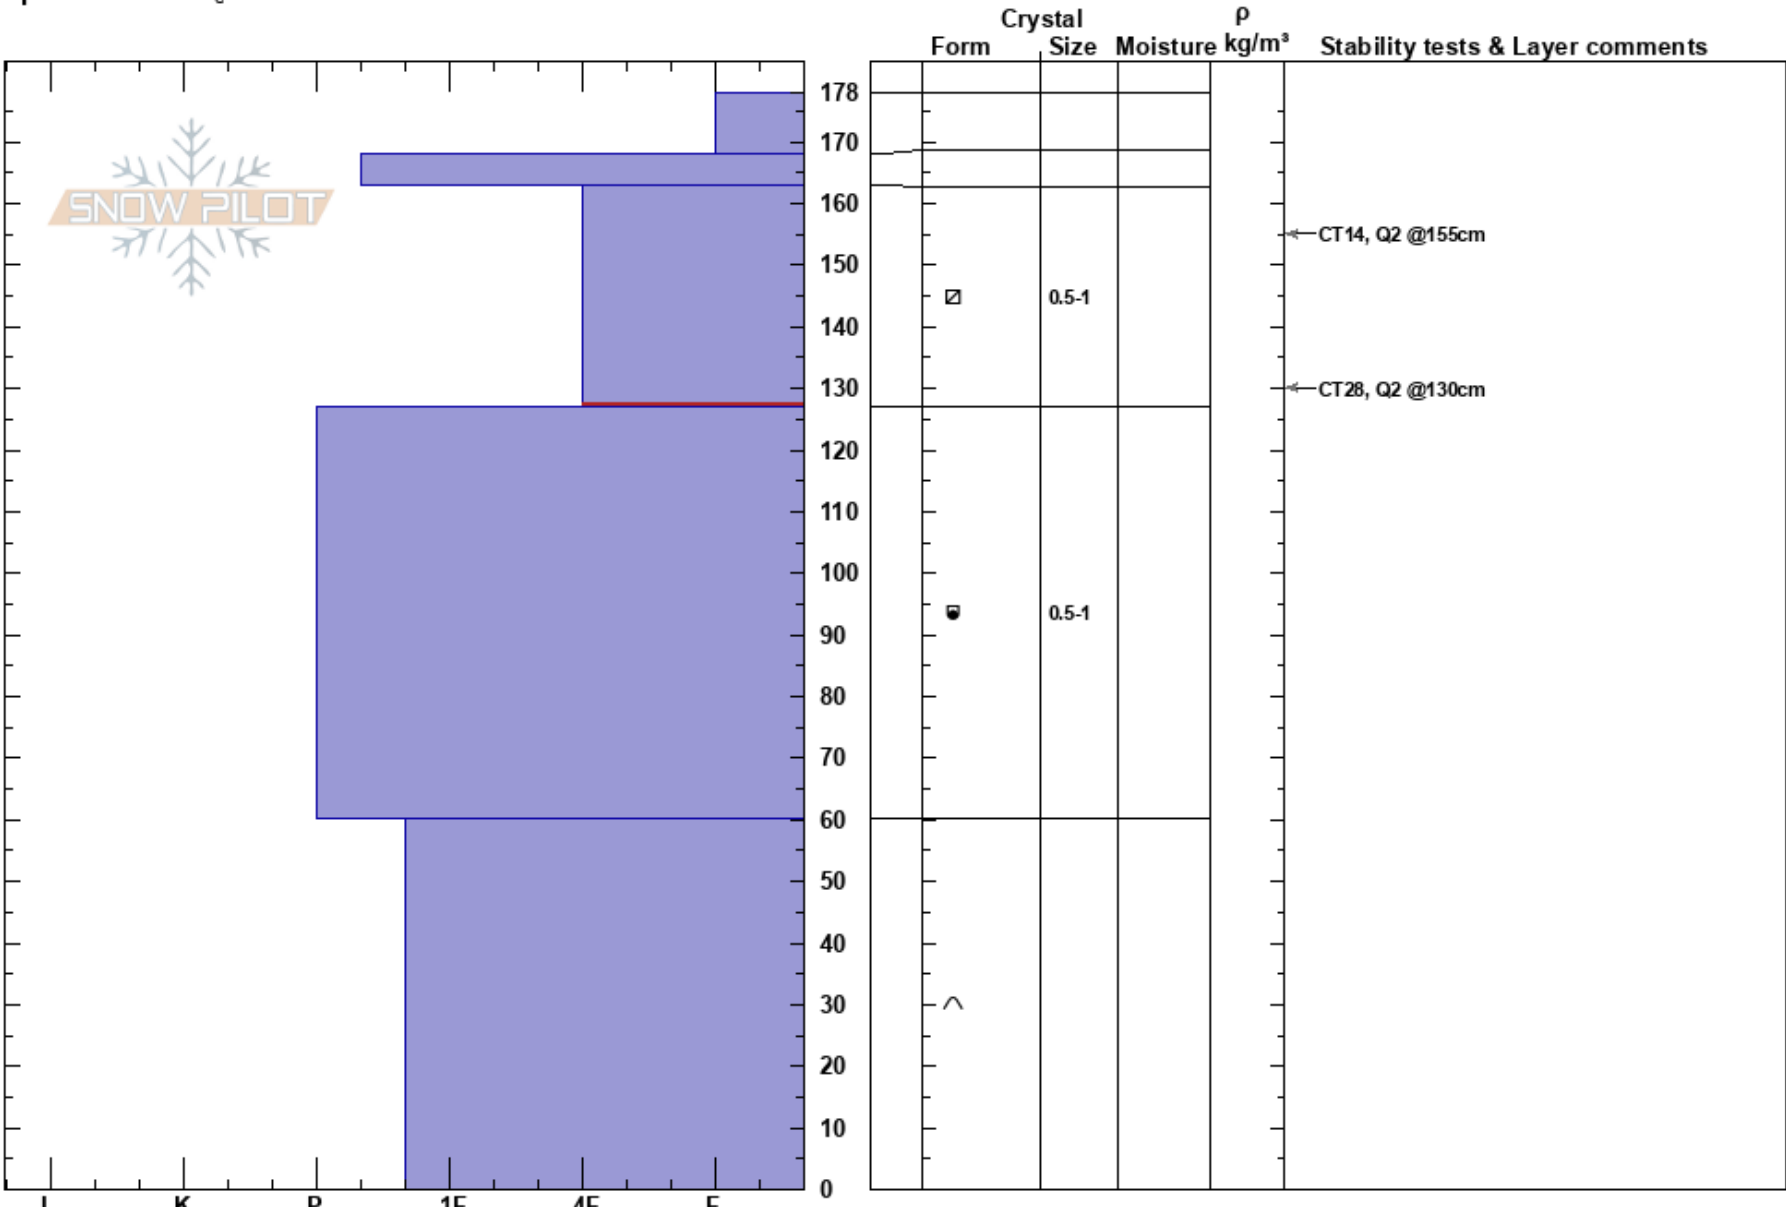

Dream Lake, RMNP  
 RMNP  
 CO  
 Elevation: 10000 ft  
 Aspect: N  
 Specifics: Cracking

Jason Maurer  
 02/23/2019 - 1:00pm  
 Co-ord:  
 Slope Angle: 25°  
 Wind Loading: yes

Stability:  
 Air Temperature:  
 Sky Cover: CLR  
 Precipitation: NO  
 Wind: W Moderate

HS:178  
 Layer Notes:  
 163-127cm: Problematic layer

Notes: Winds increasing through the day as well as sky cover. Below freezing air temps.