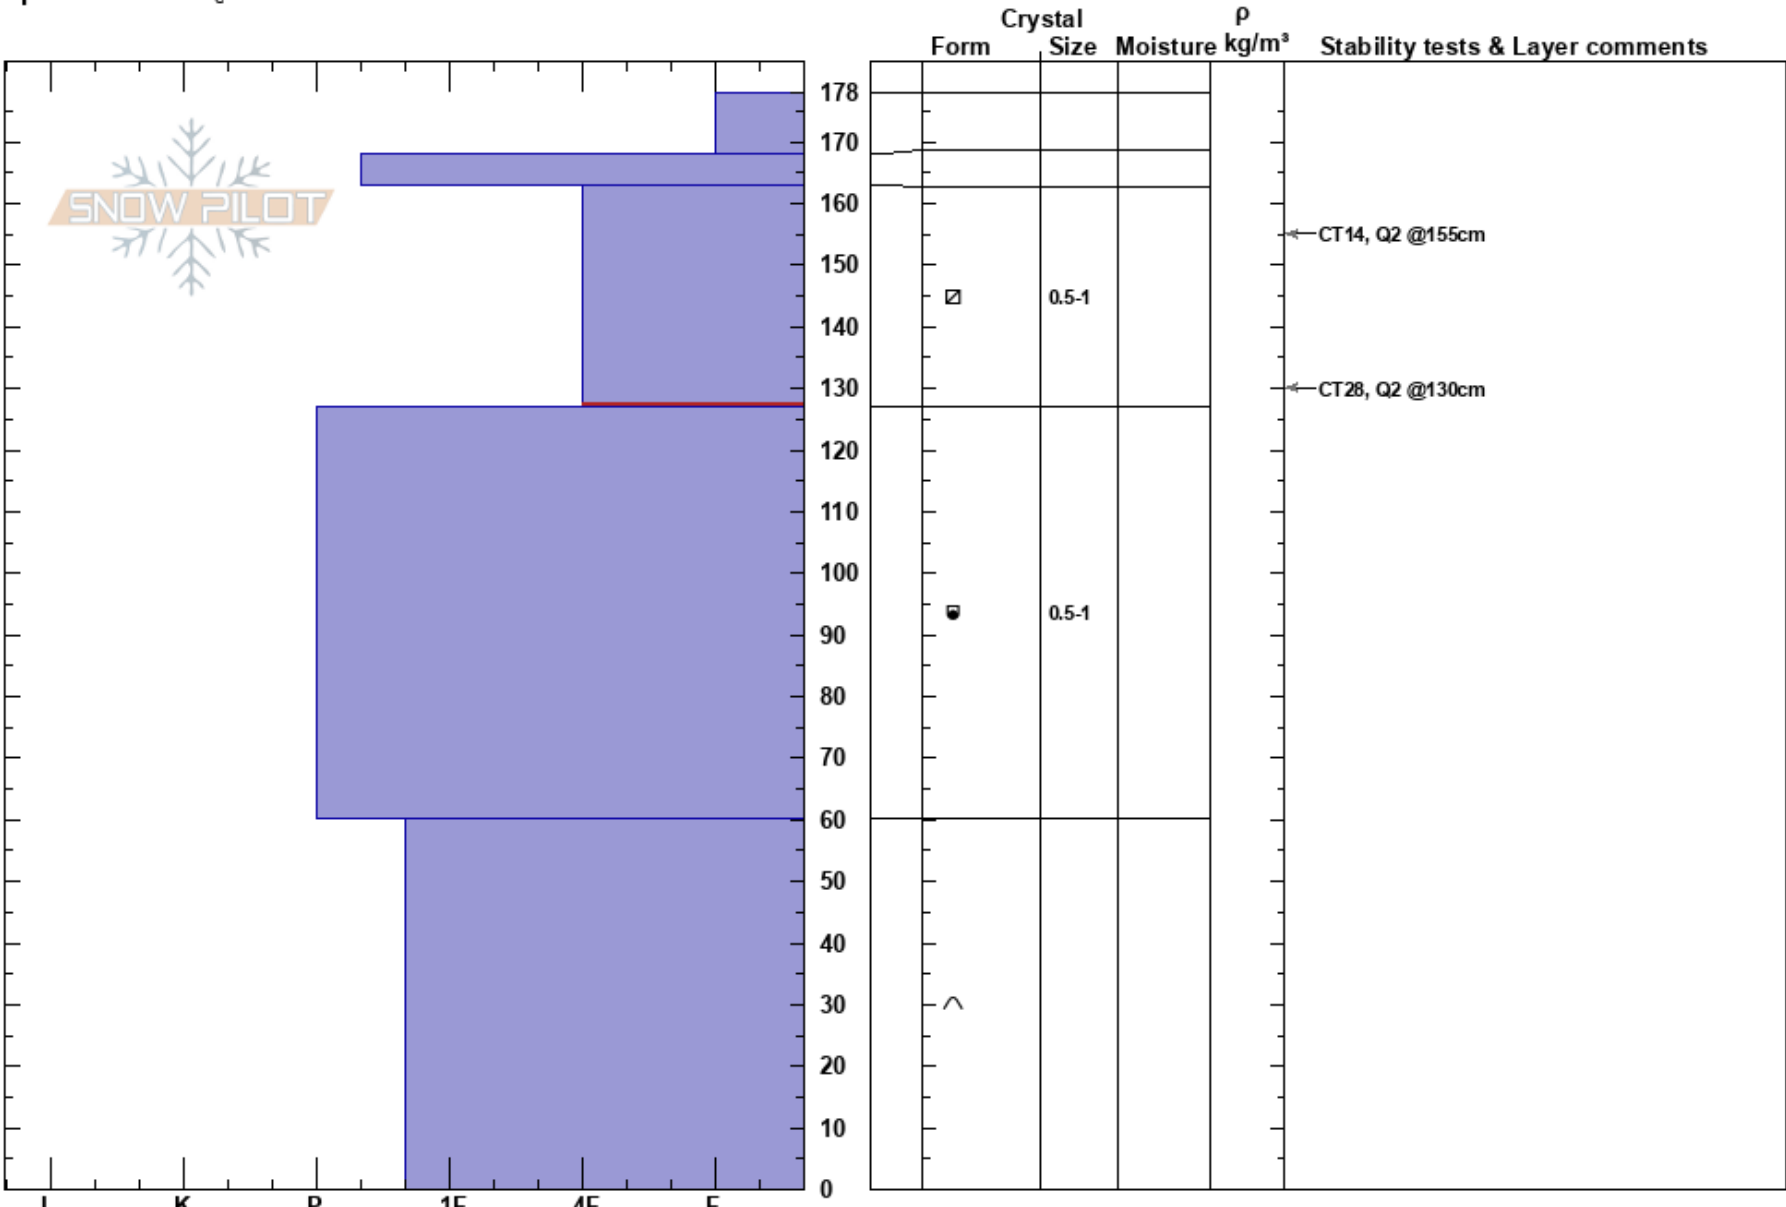

Dream Lake, RMNP
 RMNP
 CO
 Elevation: 10000 ft
 Aspect: N
 Specifics: Cracking

Jason Maurer
 02/23/2019 - 1:00pm
 Co-ord:
 Slope Angle: 25°
 Wind Loading: yes

Stability:
 Air Temperature:
 Sky Cover: CLR
 Precipitation: NO
 Wind: W Moderate

HS:178
 Layer Notes:
 163-127cm: Problematic layer

Notes: Winds increasing through the day as well as sky cover. Below freezing air temps.