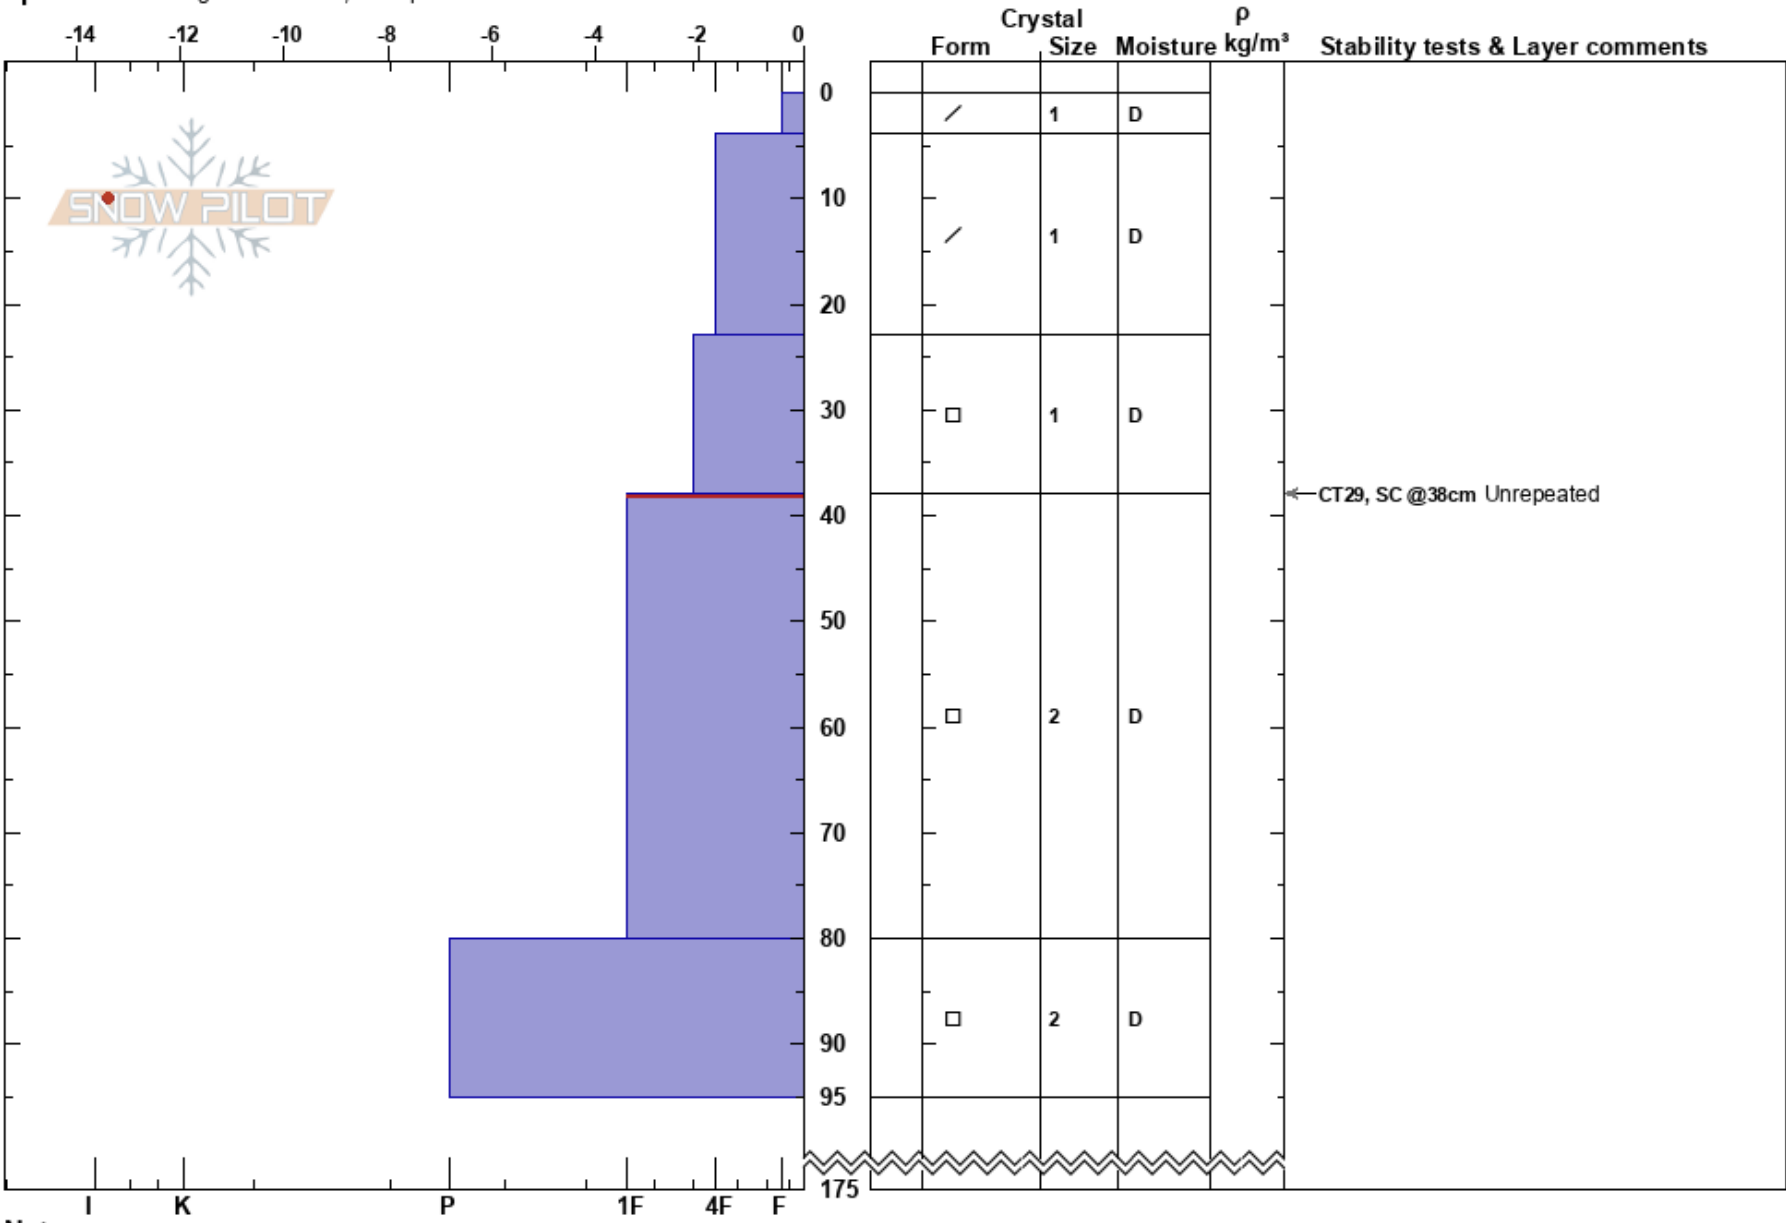

Super Bowl Roll  
 purcell  
 BC  
 Elevation: 2070 m  
 Aspect: NE  
 Specifics: Pit dug in a Ski Area; Poor pit location

Lisa Roddick  
 23/02/2019 - 09:00  
 Co-ord:  
 Slope Angle: 30°  
 Wind Loading:

Stability: **HS:175**  
 Air Temperature: -14°C PF:30 38-80cm:Problematic layer  
 Sky Cover: BKN  
 Precipitation: NO  
 Wind: Calm

Notes:

I K P 1F 4F F 175