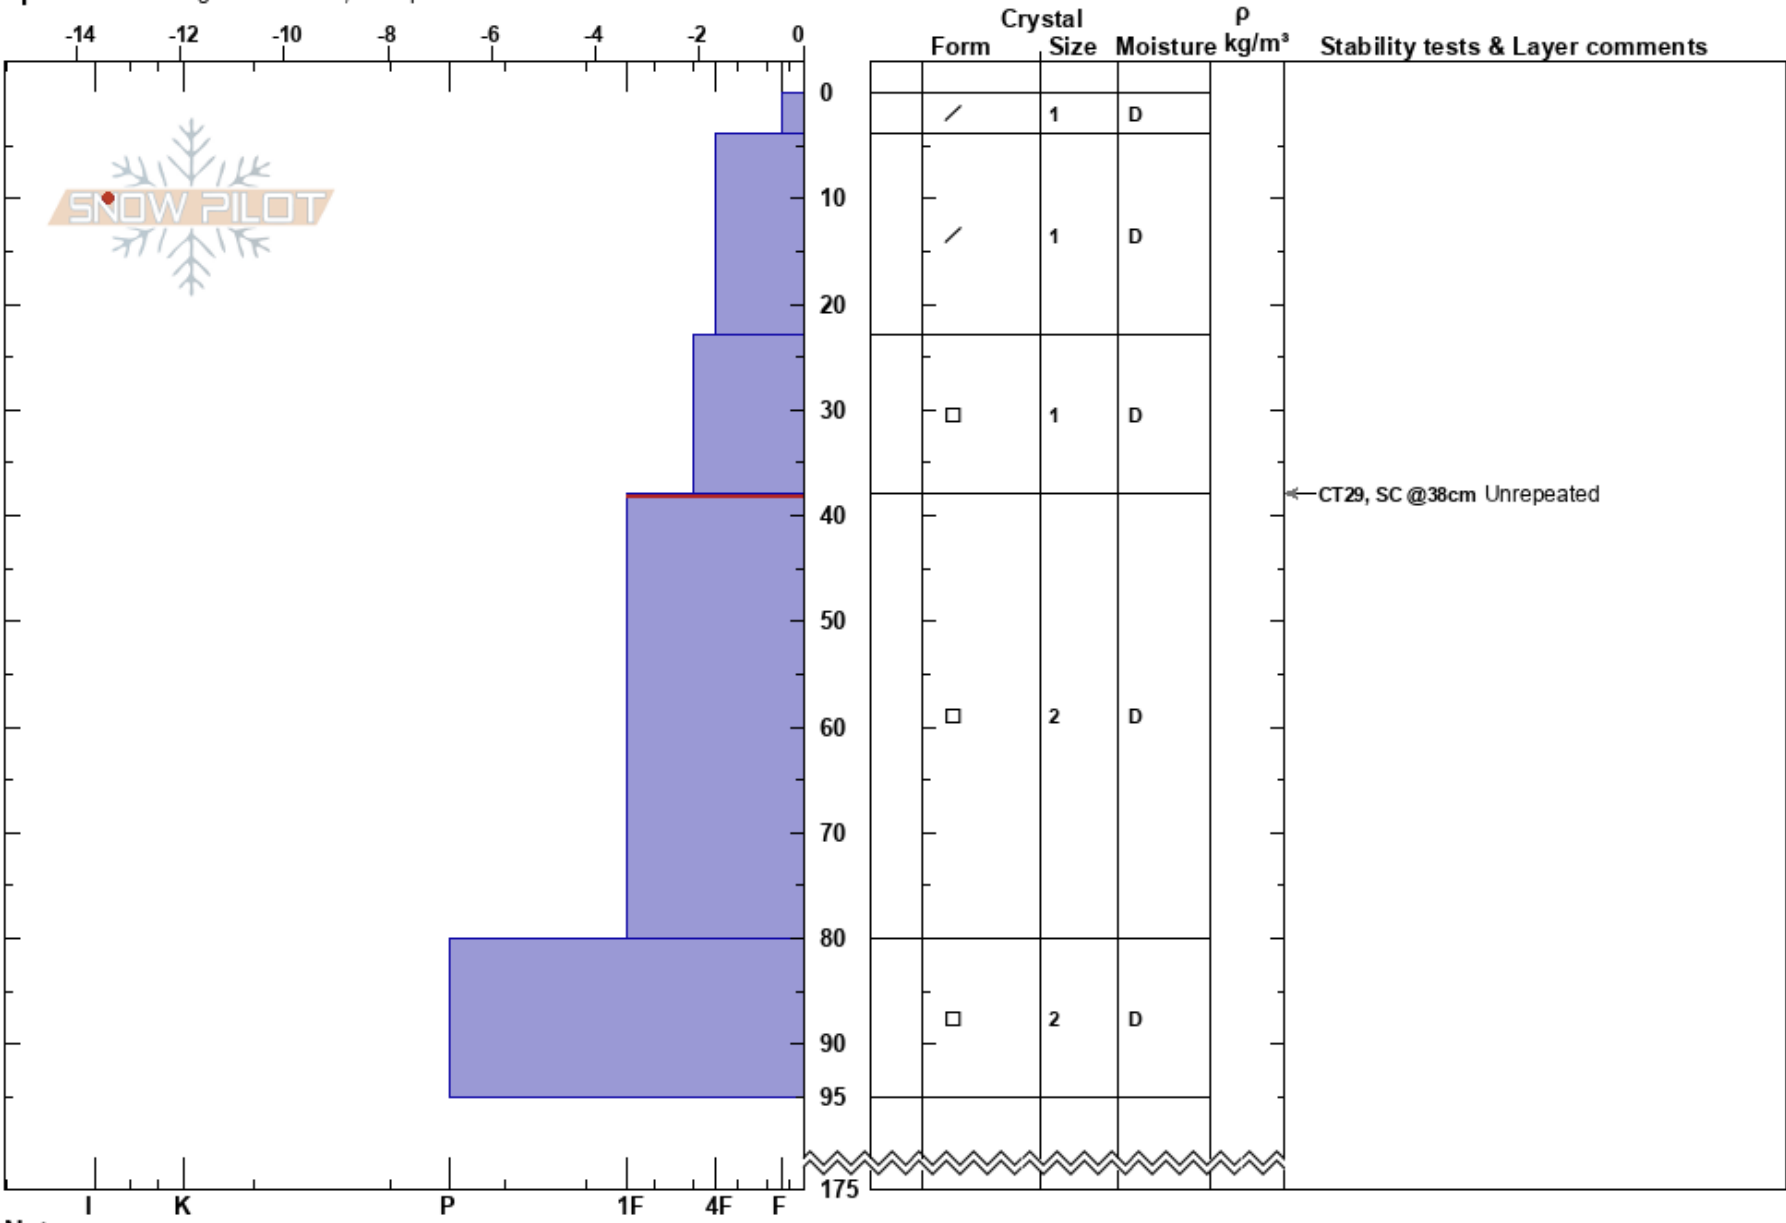

Super Bowl Roll
 purcell
 BC
 Elevation: 2070 m
 Aspect: NE
 Specifics: Pit dug in a Ski Area; Poor pit location

Lisa Roddick
 23/02/2019 - 09:00
 Co-ord:
 Slope Angle: 30°
 Wind Loading:

Stability: **HS:175**
 Air Temperature: -14°C PF:30 38-80cm:Problematic layer
 Sky Cover: BKN
 Precipitation: NO
 Wind: Calm

Notes: I K P 1F 4F F 175