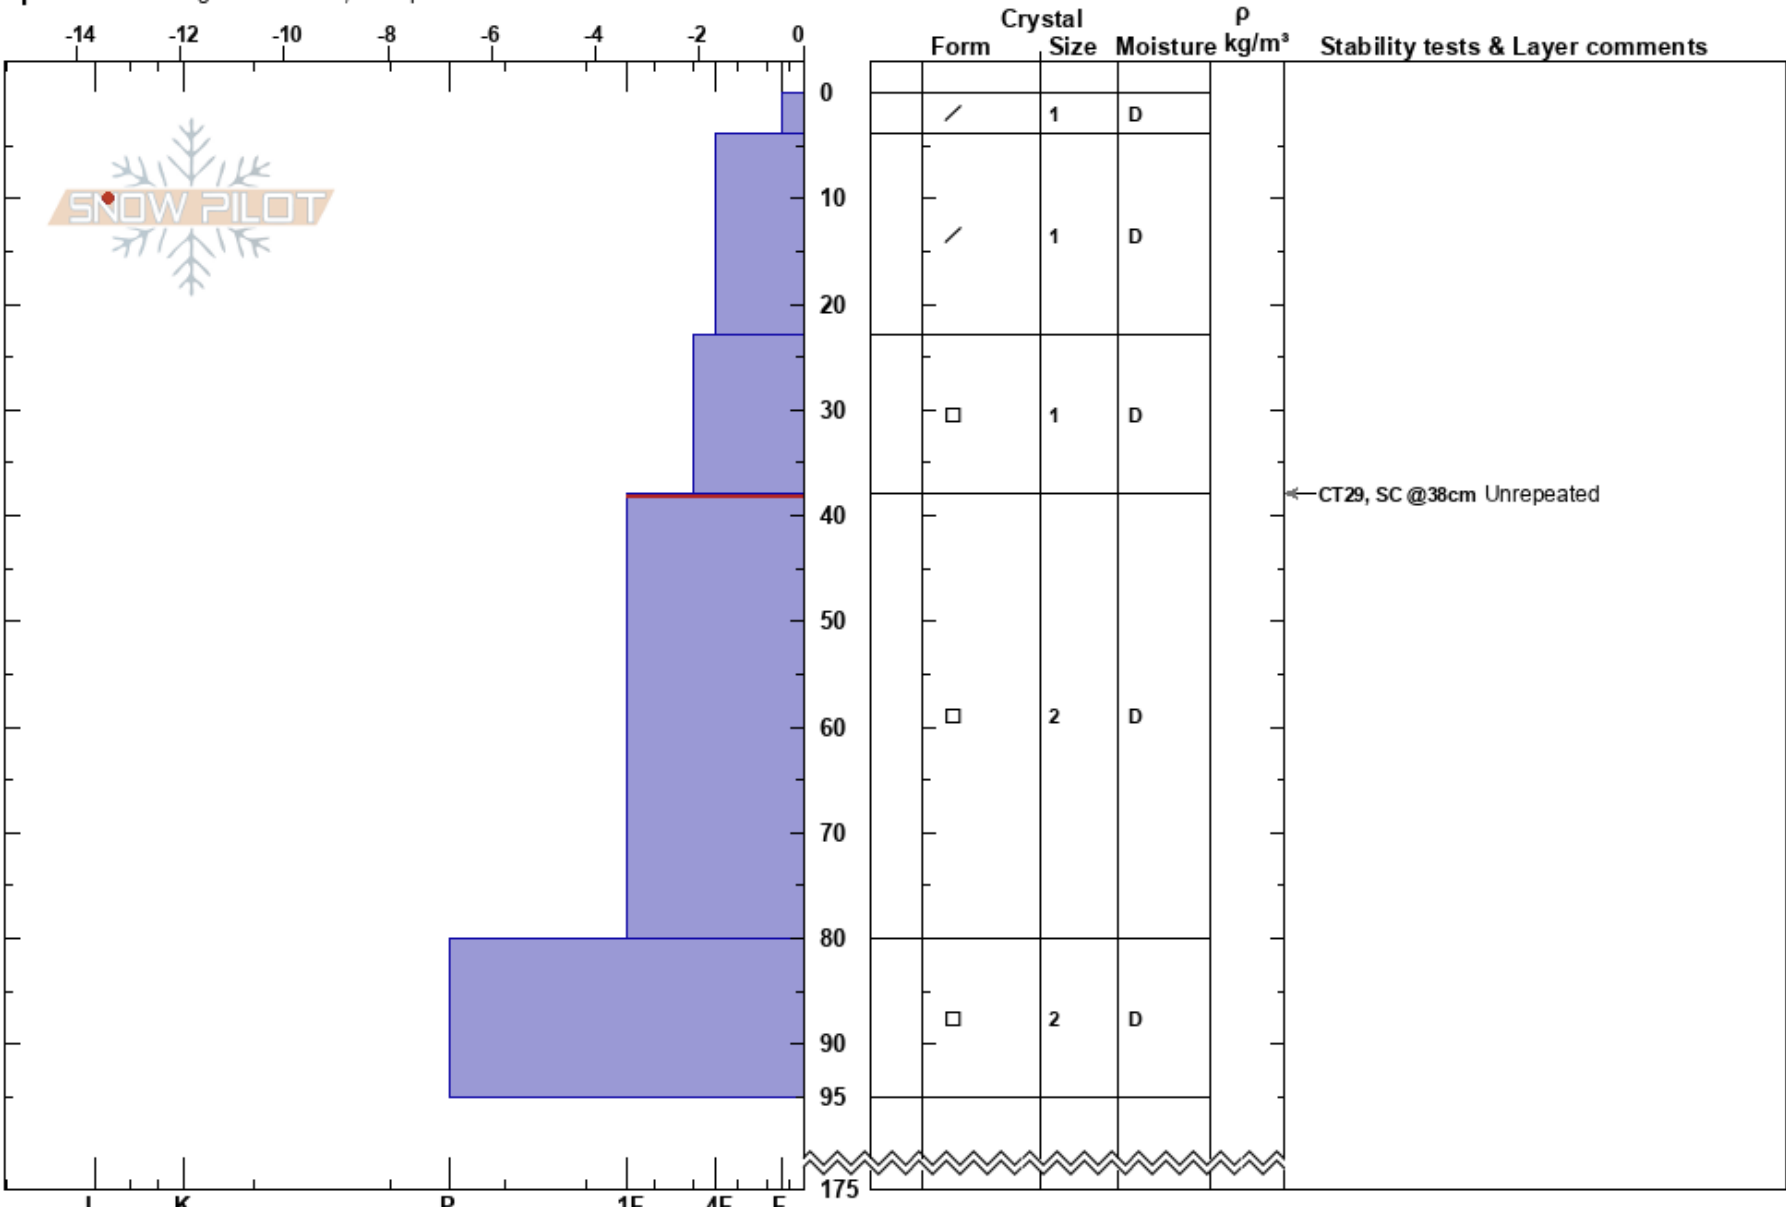

Super Bowl Roll
 purcell
 BC
 Elevation: 2070 m
 Aspect: NE
 Specifics: Pit dug in a Ski Area; Poor pit location

Lisa Roddick
 23/02/2019 - 09:00
 Co-ord:
 Slope Angle: 30°
 Wind Loading:

Stability: **HS:175**
 Air Temperature: -14°C PF:30 38-80cm:Problematic layer
 Sky Cover: BKN
 Precipitation: NO
 Wind: Calm