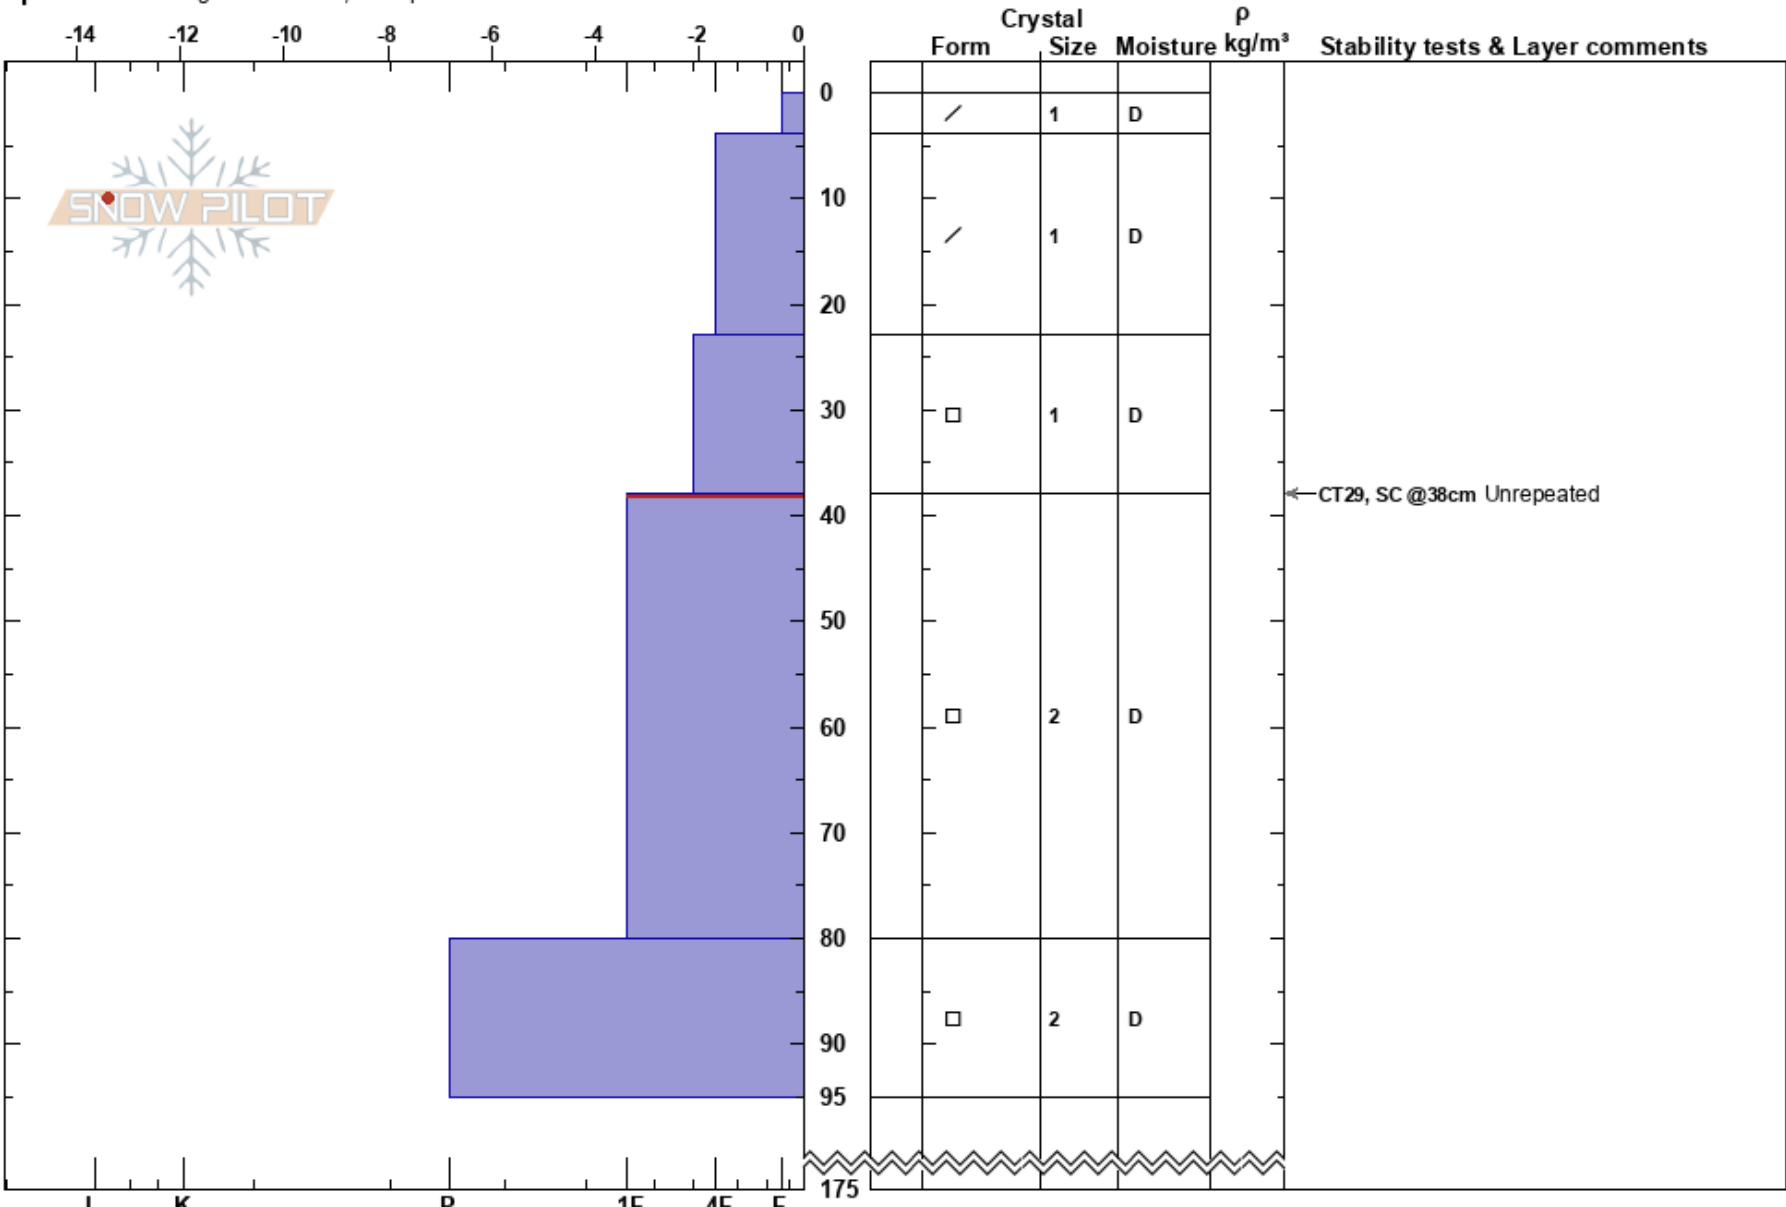

Super Bowl Roll  
 purcell  
 BC  
 Elevation: 2070 m  
 Aspect: NE  
 Specifics: Pit dug in a Ski Area; Poor pit location

Lisa Roddick  
 23/02/2019 - 09:00  
 Co-ord:  
 Slope Angle: 30°  
 Wind Loading:

Stability: **HS:175**  
 Air Temperature: -14°C PF:30 38-80cm:Problematic layer  
 Sky Cover: BKN  
 Precipitation: NO  
 Wind: Calm

Notes: I K P 1F 4F F 175