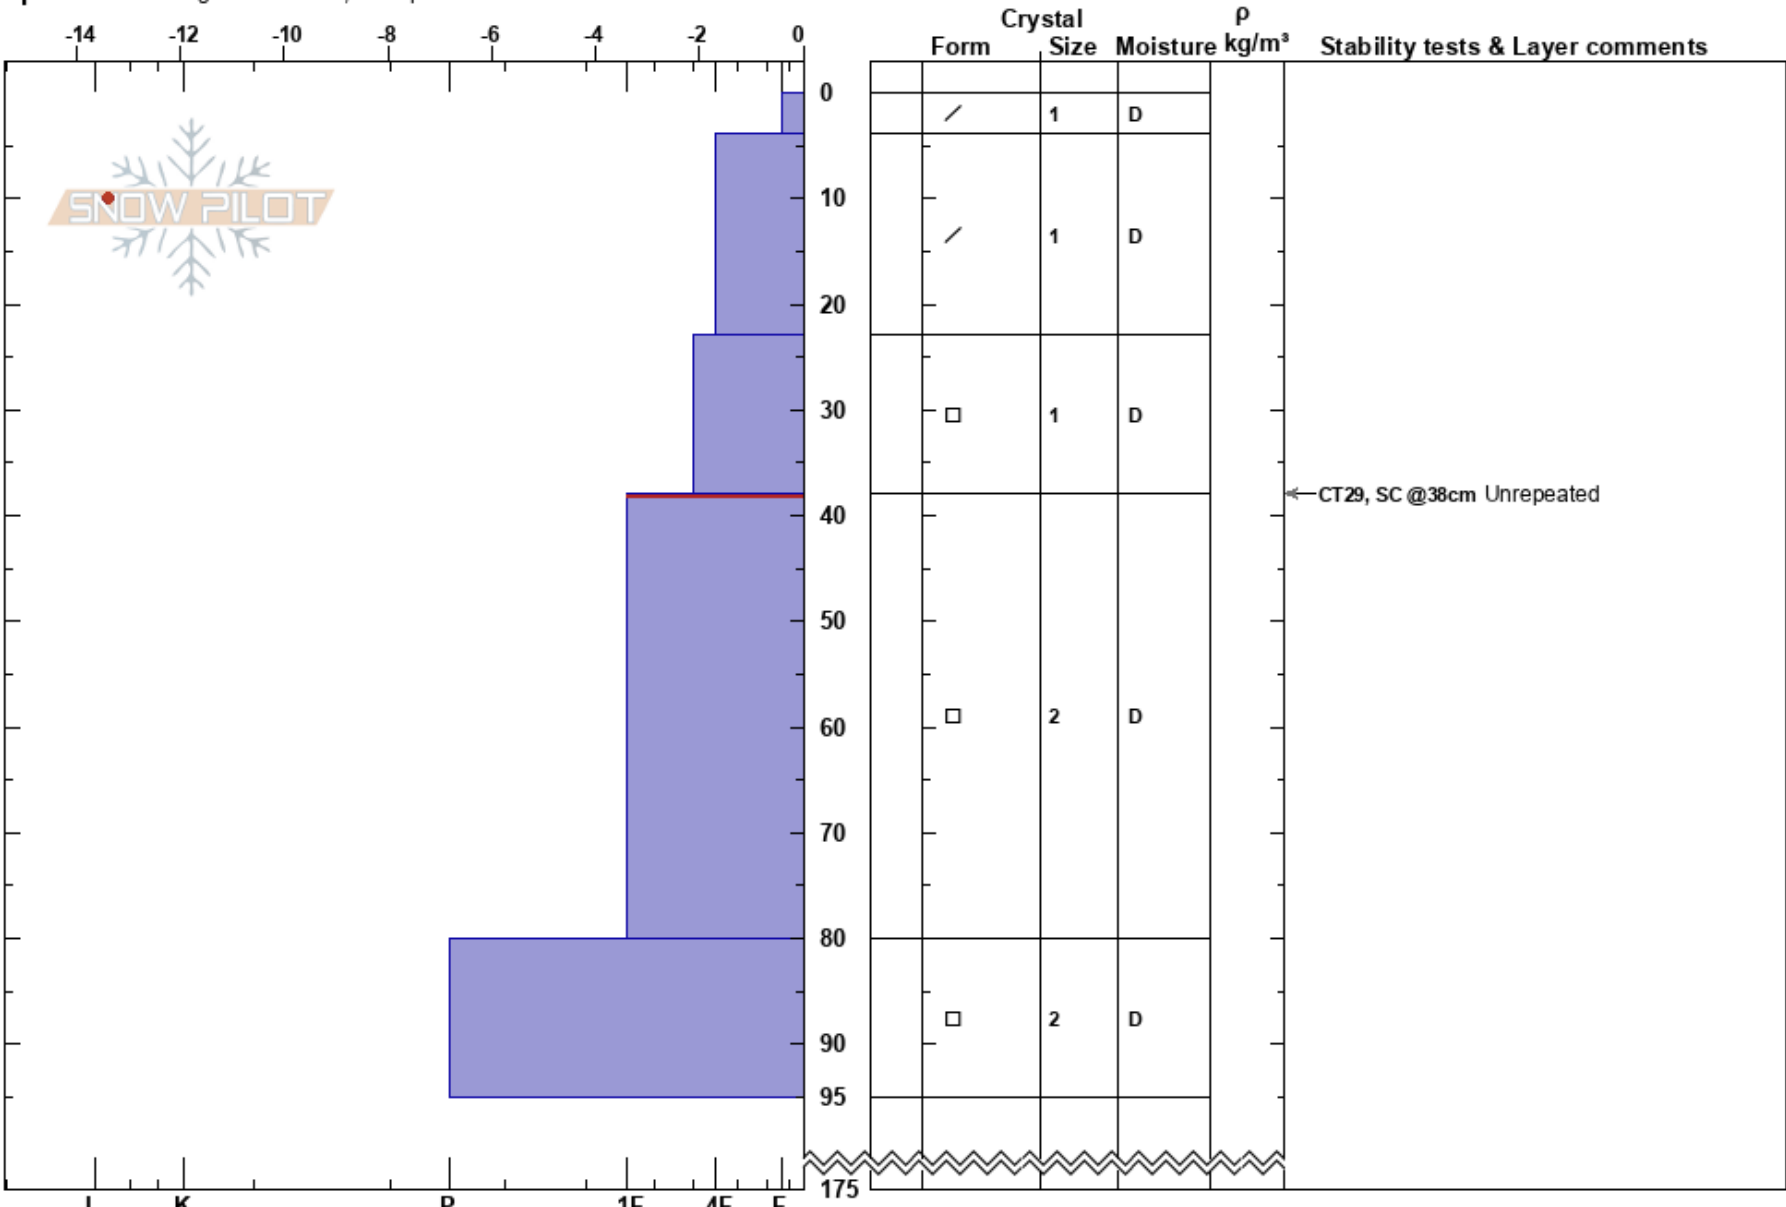

Super Bowl Roll
 purcell
 BC
 Elevation: 2070 m
 Aspect: NE
 Specifics: Pit dug in a Ski Area; Poor pit location

Lisa Roddick
 23/02/2019 - 09:00
 Co-ord:
 Slope Angle: 30°
 Wind Loading:

Stability: **HS:175**
 Air Temperature: -14°C PF:30 38-80cm:Problematic layer
 Sky Cover: BKN
 Precipitation: NO
 Wind: Calm

Notes: I K P 1F 4F F 175