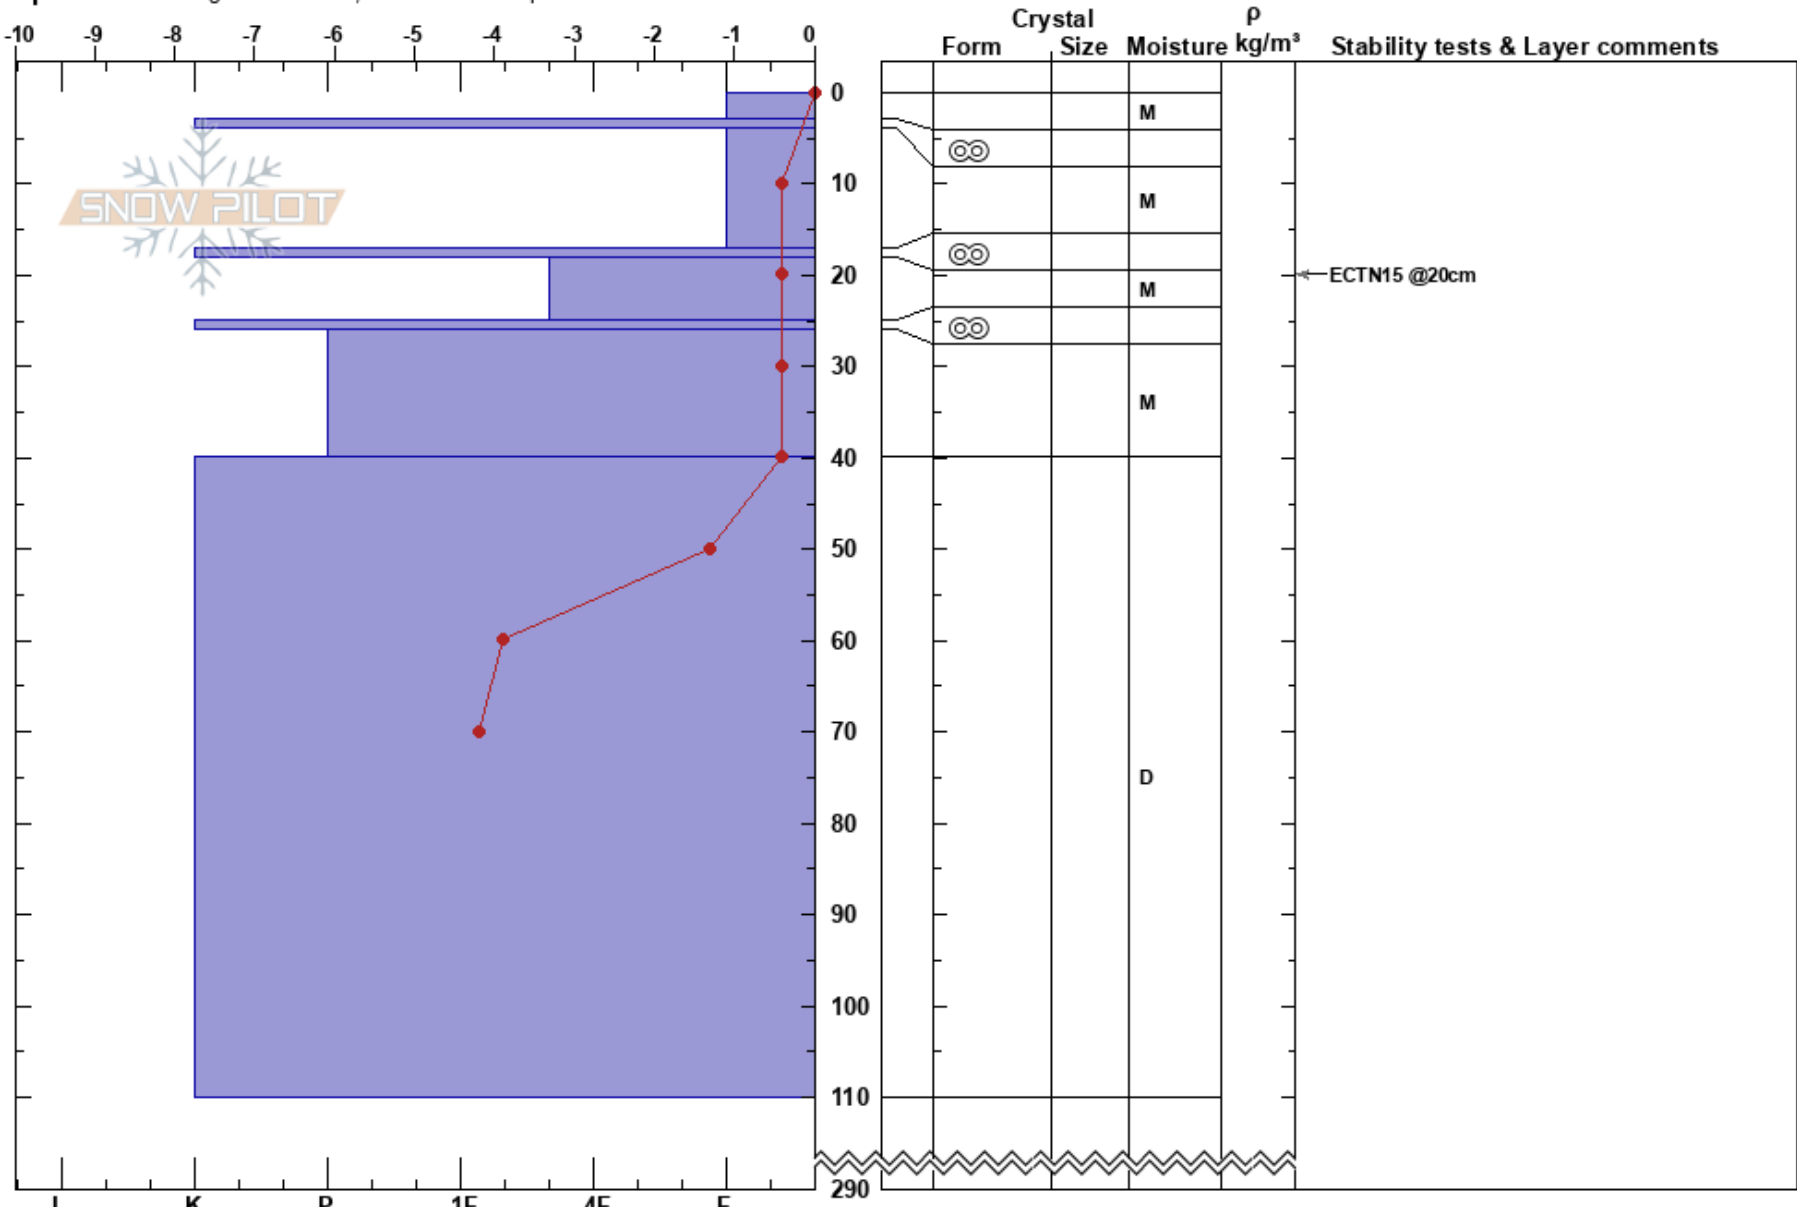

Bajsaluokta
 Kebnekaise
 Sweden
Elevation: 675 m
Aspect: 100°
Specifics: Pit dug in a Ski Area; Ski tracks on slope

Tryggve Tirén
 23/02/2019 - 10:45
Co-ord:
Slope Angle: 30°
Wind Loading: no

Stability:
Air Temperature: 3.2°C
Sky Cover: BKN
Precipitation: NO
Wind: W Moderate

HS:290
PF:15
Layer Notes:

Notes: Läslutning, brant öppen formation i trädgräns, rismark.