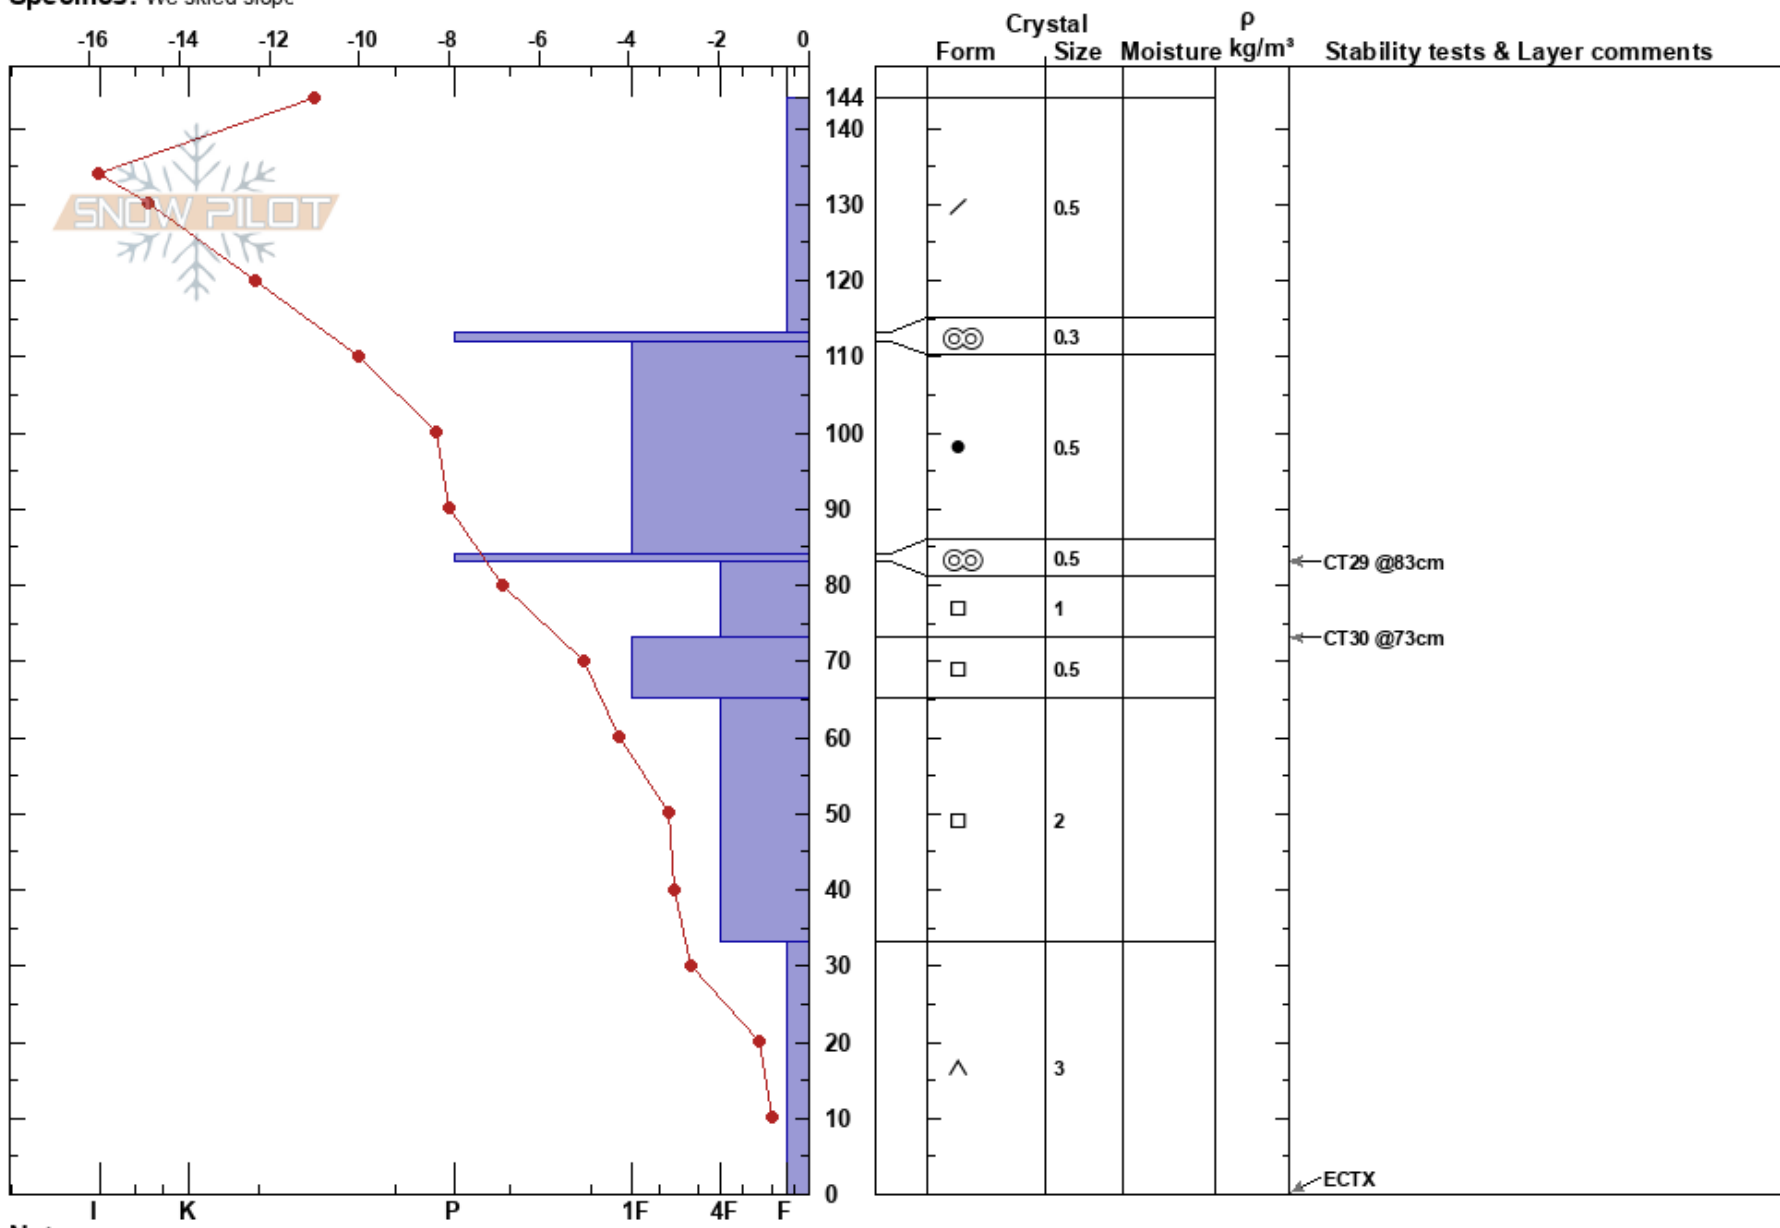

Mayflower Gulch
 Vail/Summit County
 CO
Elevation: 11700 ft
Aspect: SW
Specifics: We skied slope

Forbes Wallach
 02/21/2019 - 10:00am
Co-ord:
Slope Angle: 20°
Wind Loading: no

Stability: Good **HS:**144 **Layer Notes:**
Air Temperature: -11.2°C **PF:**30 84-83cm:Problematic layer
Sky Cover: SCT
Precipitation: NO
Wind: SW Light Breeze