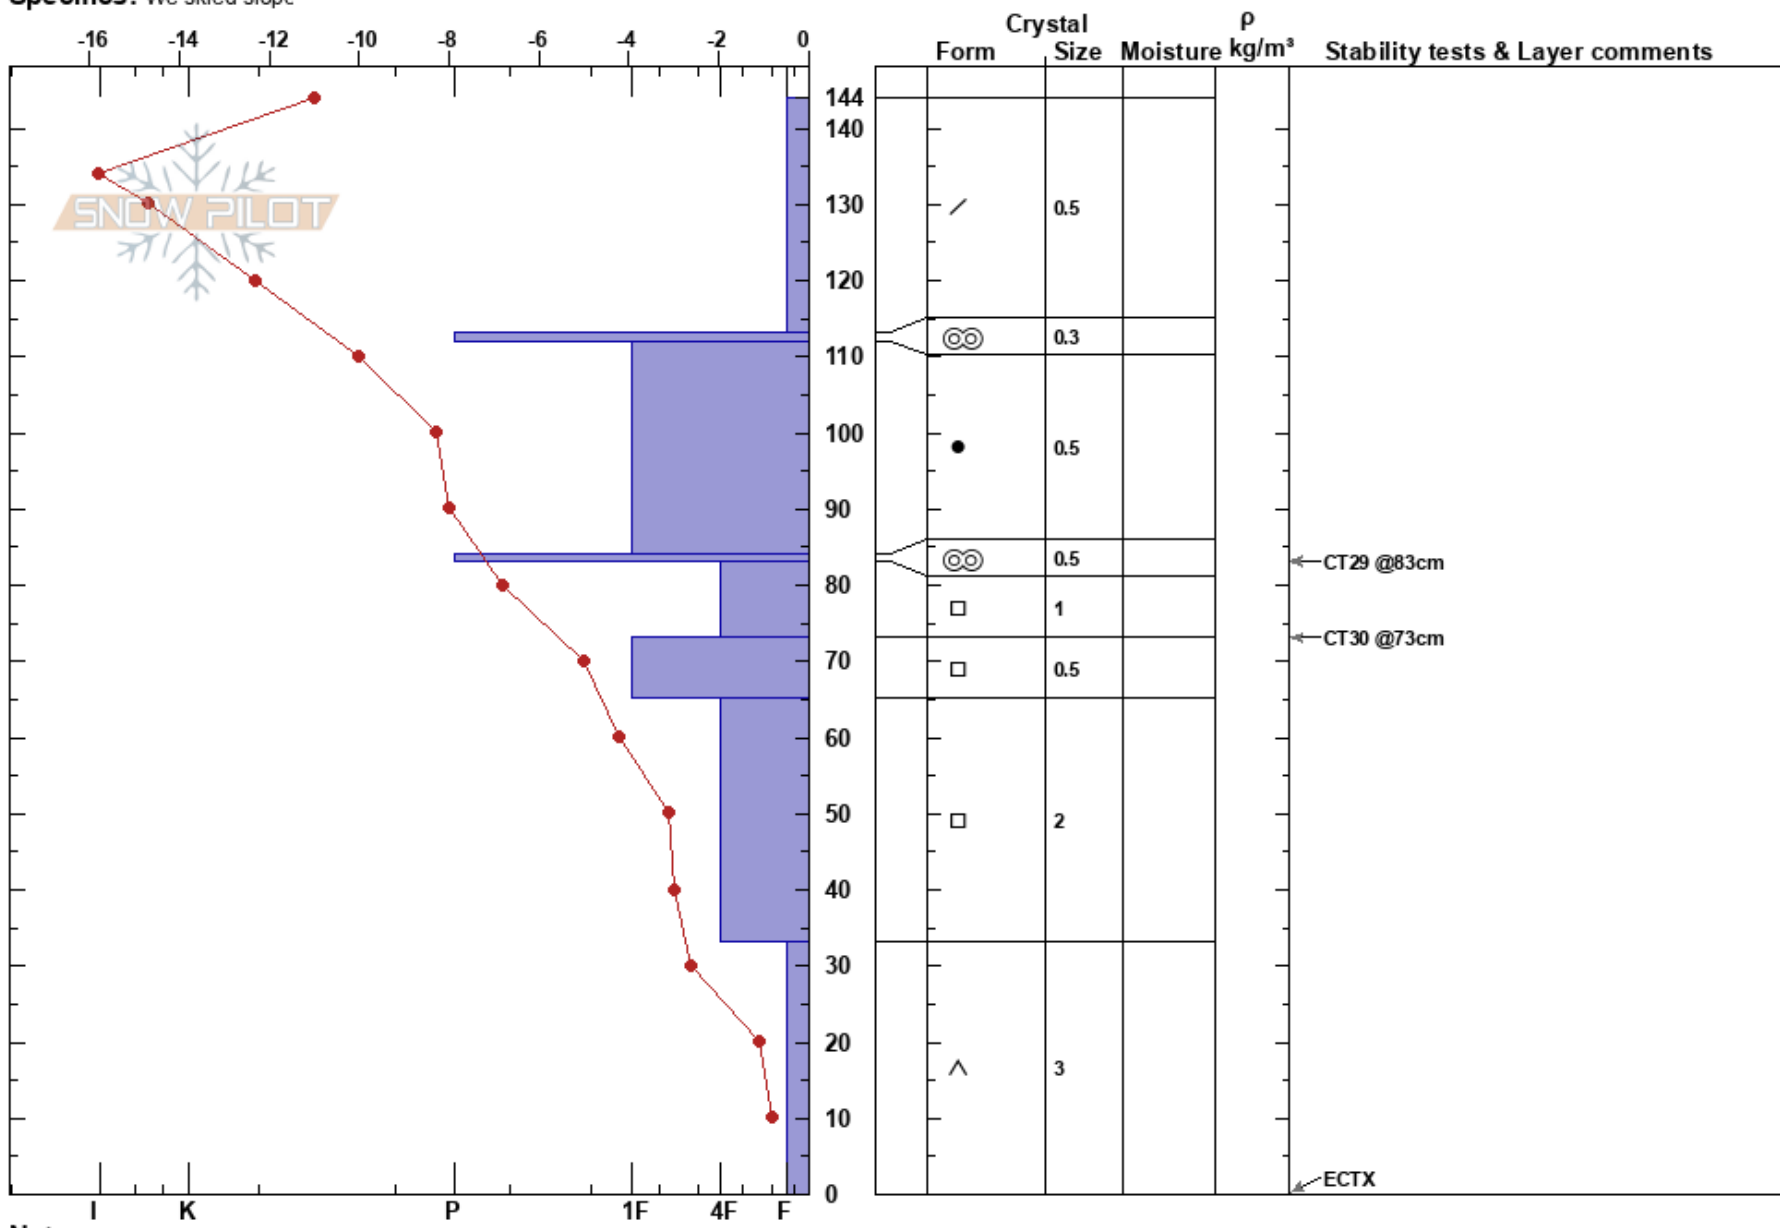

Mayflower Gulch  
 Vail/Summit County  
 CO  
**Elevation:** 11700 ft  
**Aspect:** SW  
**Specifics:** We skied slope

Forbes Wallach  
 02/21/2019 - 10:00am  
**Co-ord:**  
**Slope Angle:** 20°  
**Wind Loading:** no

**Stability:** Good **HS:**144 **Layer Notes:**  
**Air Temperature:** -11.2°C **PF:**30 84-83cm:Problematic layer  
**Sky Cover:** SCT  
**Precipitation:** NO  
**Wind:** SW Light Breeze

Notes: