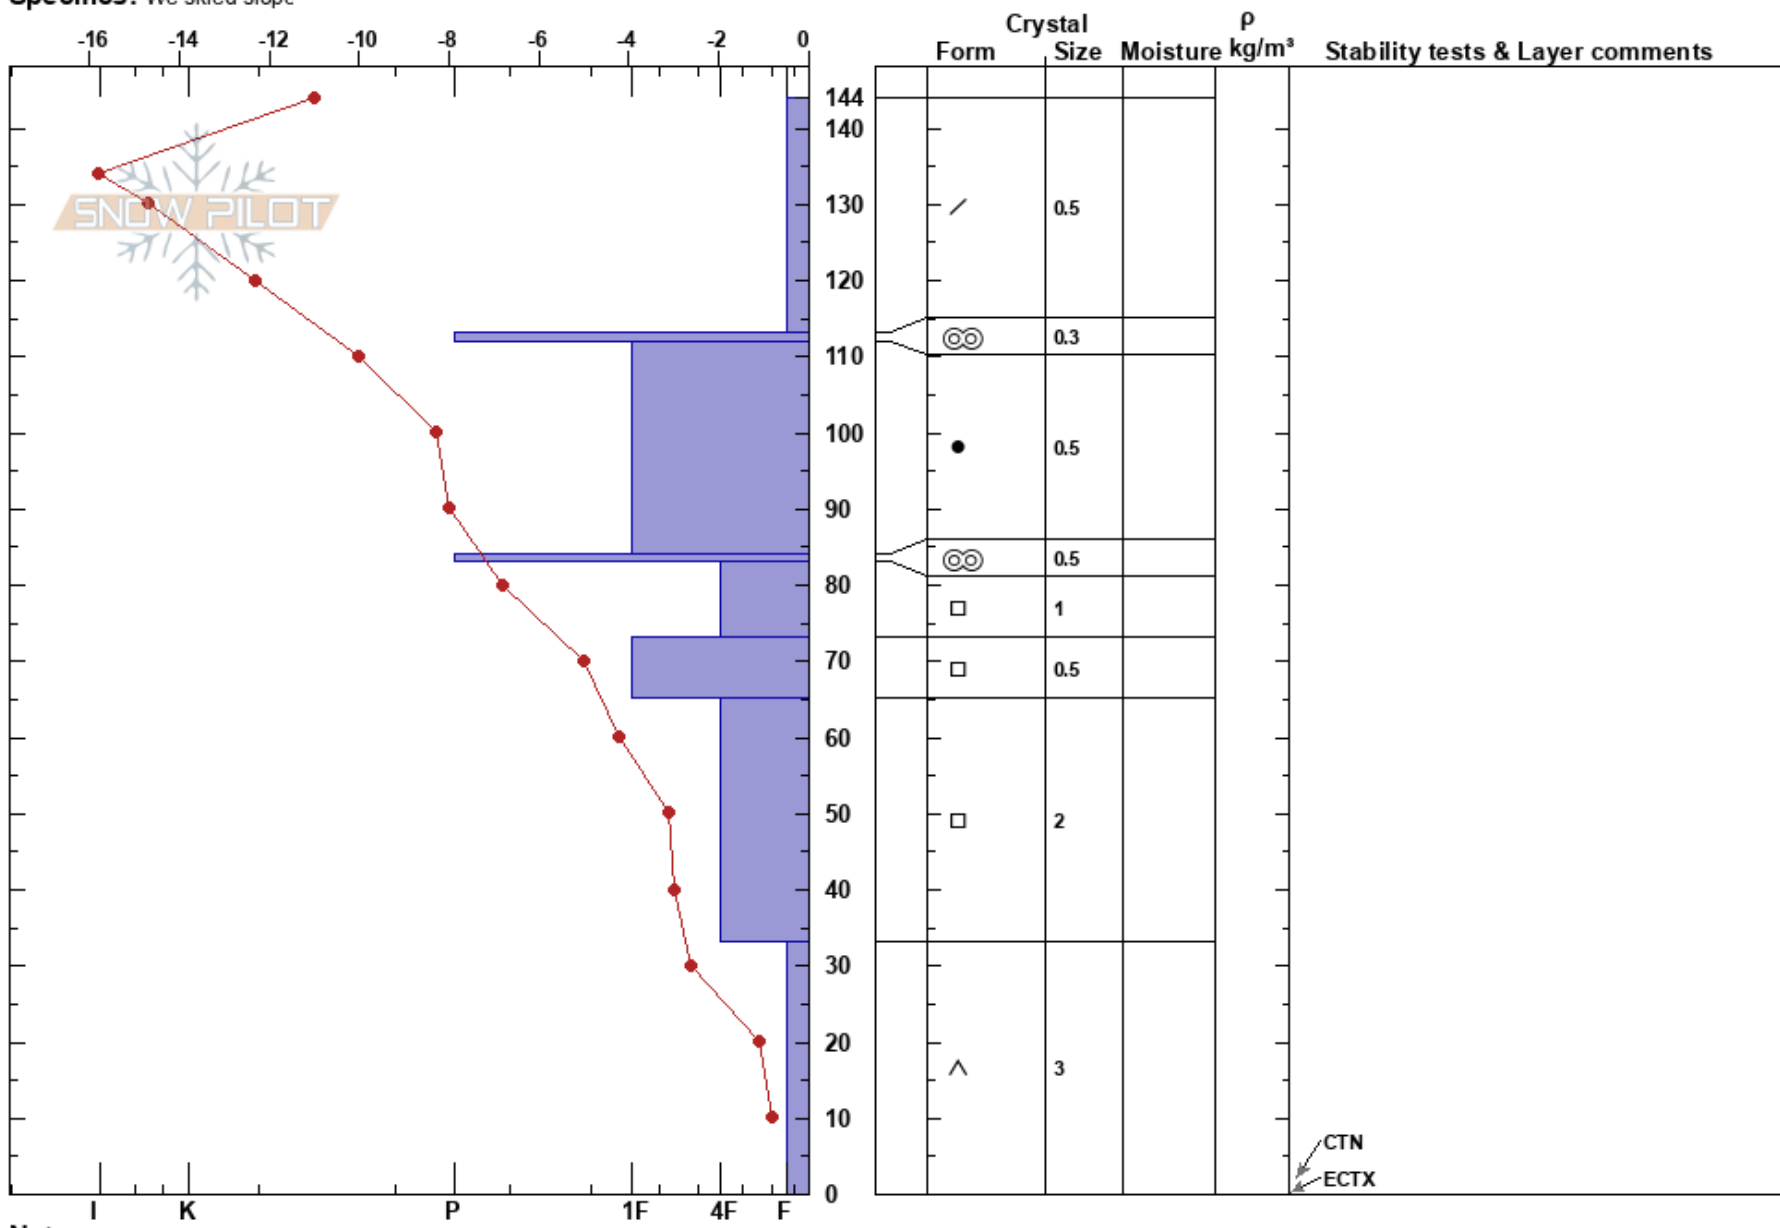

Mayflower Gulch
 Vail/Summit County
 CO
Elevation: 11700 ft
Aspect: SW
Specifics: We skied slope

Forbes Wallach
 02/23/2019 - 10:00am
Co-ord:
Slope Angle: 20°
Wind Loading: no

Stability: **HS:**144 **Layer Notes:**
Air Temperature: -11.2°C **PF:**30 84-83cm:Problematic layer
Sky Cover: SCT
Precipitation: NO
Wind: SW Light Breeze