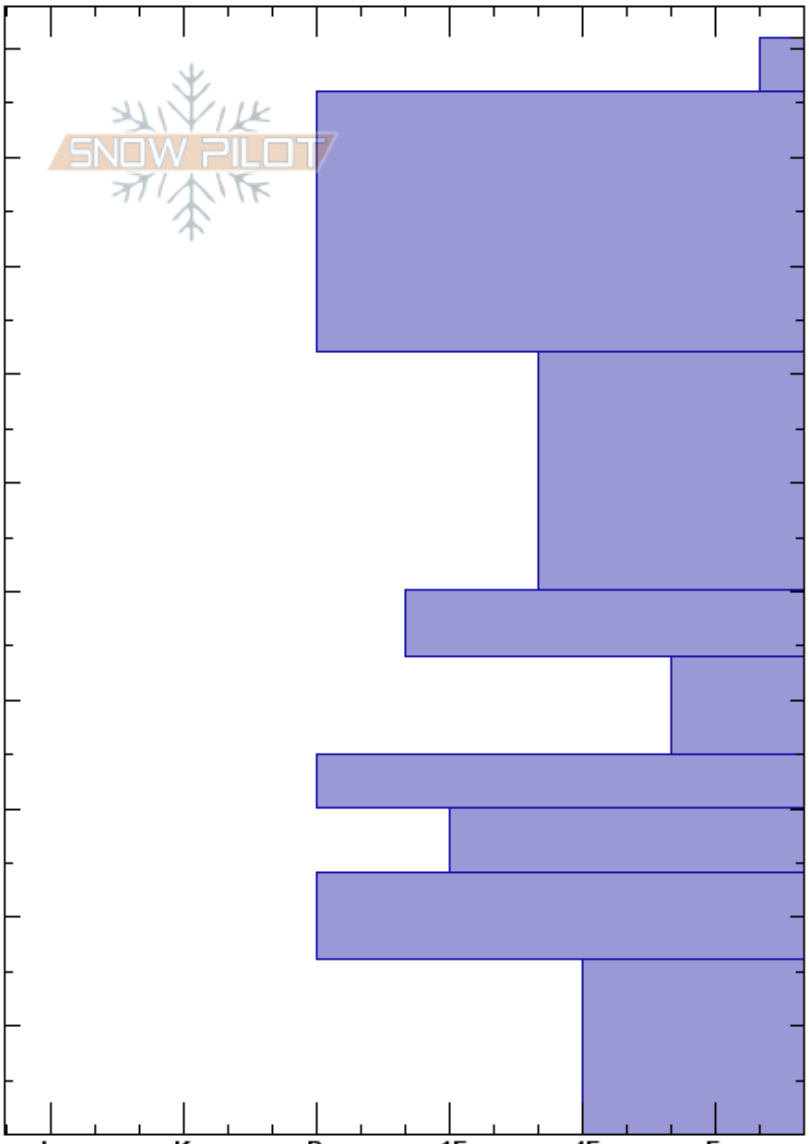

L, R, Z - Lab 1
 Bridger Range
 MT
 Elevation: 2542 m
 Aspect: SE
 Specifics:

Zach Popp
 01/20/2017 - 2:15pm
 Co-ord: 45.83000N, -110.92800W
 Slope Angle: 16°
 Wind Loading:

Stability:
 Air Temperature: -4.6°C
 Sky Cover: FEW
 Precipitation: NO
 Wind: Calm

HS:101
 Layer Notes:
 72-50cm: Problematic layer

Height (m)	Crystal		Moisture	ρ kg/m ³	Stability tests & Layer comments
	Form	Size			
101					
90	/	0.5	D		
80					
70				242	
60	/	1.5	D		
50				269	
40					
30					
20					
10					
0					