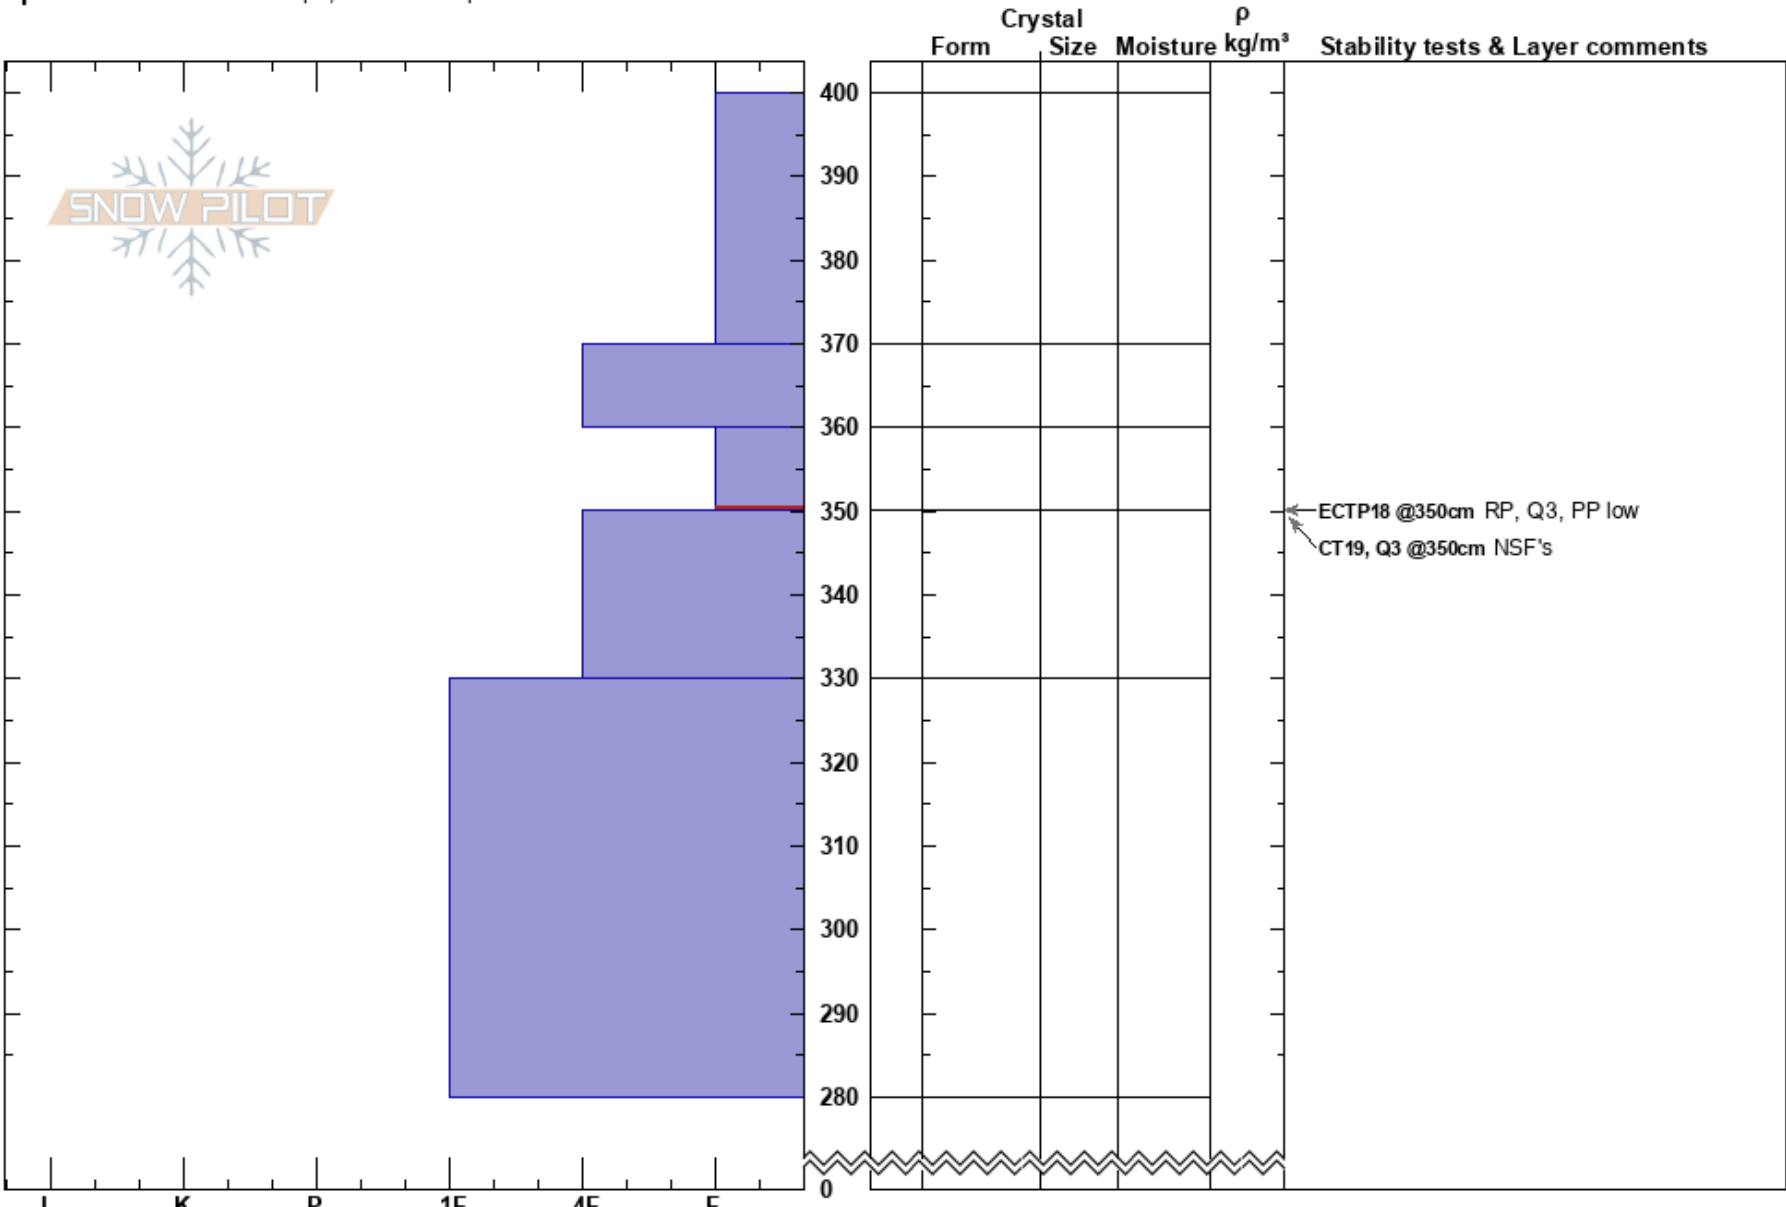

Cody Bowl  
 Teton Range  
 WY  
**Elevation:** 10200 ft  
**Aspect:** NE  
**Specifics:** Ski tracks on slope; We skied slope

Brian Smith  
 02/22/2019 - 11:09am  
**Co-ord:** 43.58509N, -110.88608W  
**Slope Angle:** 28°  
**Wind Loading:** no

**Stability:**  
**Air Temperature:** 10°F  
**Sky Cover:** CLR  
**Precipitation:** NO  
**Wind:** NE Calm

**HS:** 400  
**PS:** 20 360-350cm: Problematic layer

**Notes:**