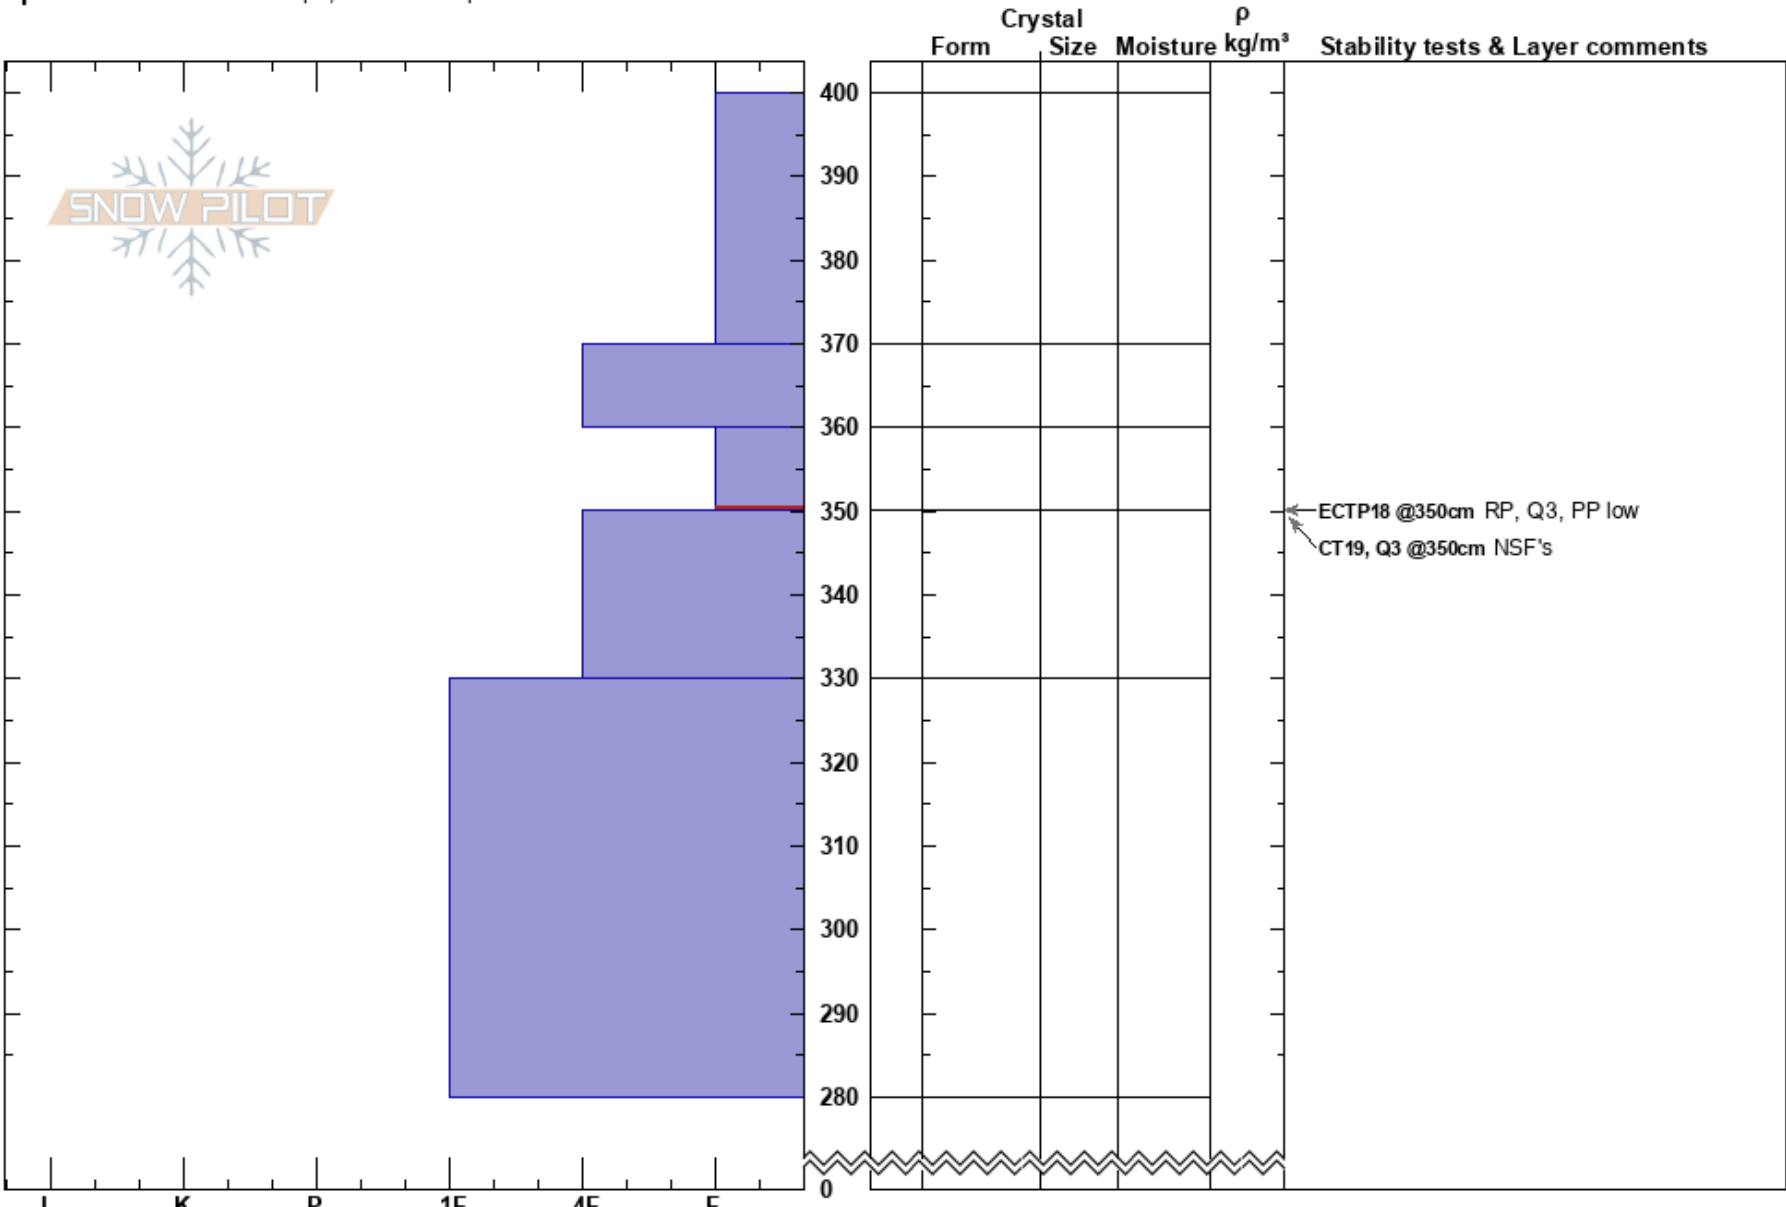

Cody Bowl
 Teton Range
 WY
Elevation: 10200 ft
Aspect: NE
Specifics: Ski tracks on slope; We skied slope

Brian Smith
 02/22/2019 - 11:09am
Co-ord: 43.58509N, -110.88608W
Slope Angle: 28°
Wind Loading: no

Stability:
Air Temperature: 10°F
Sky Cover: CLR
Precipitation: NO
Wind: NE Calm

HS:400
PS: 20 360-350cm:Problematic layer

Notes: