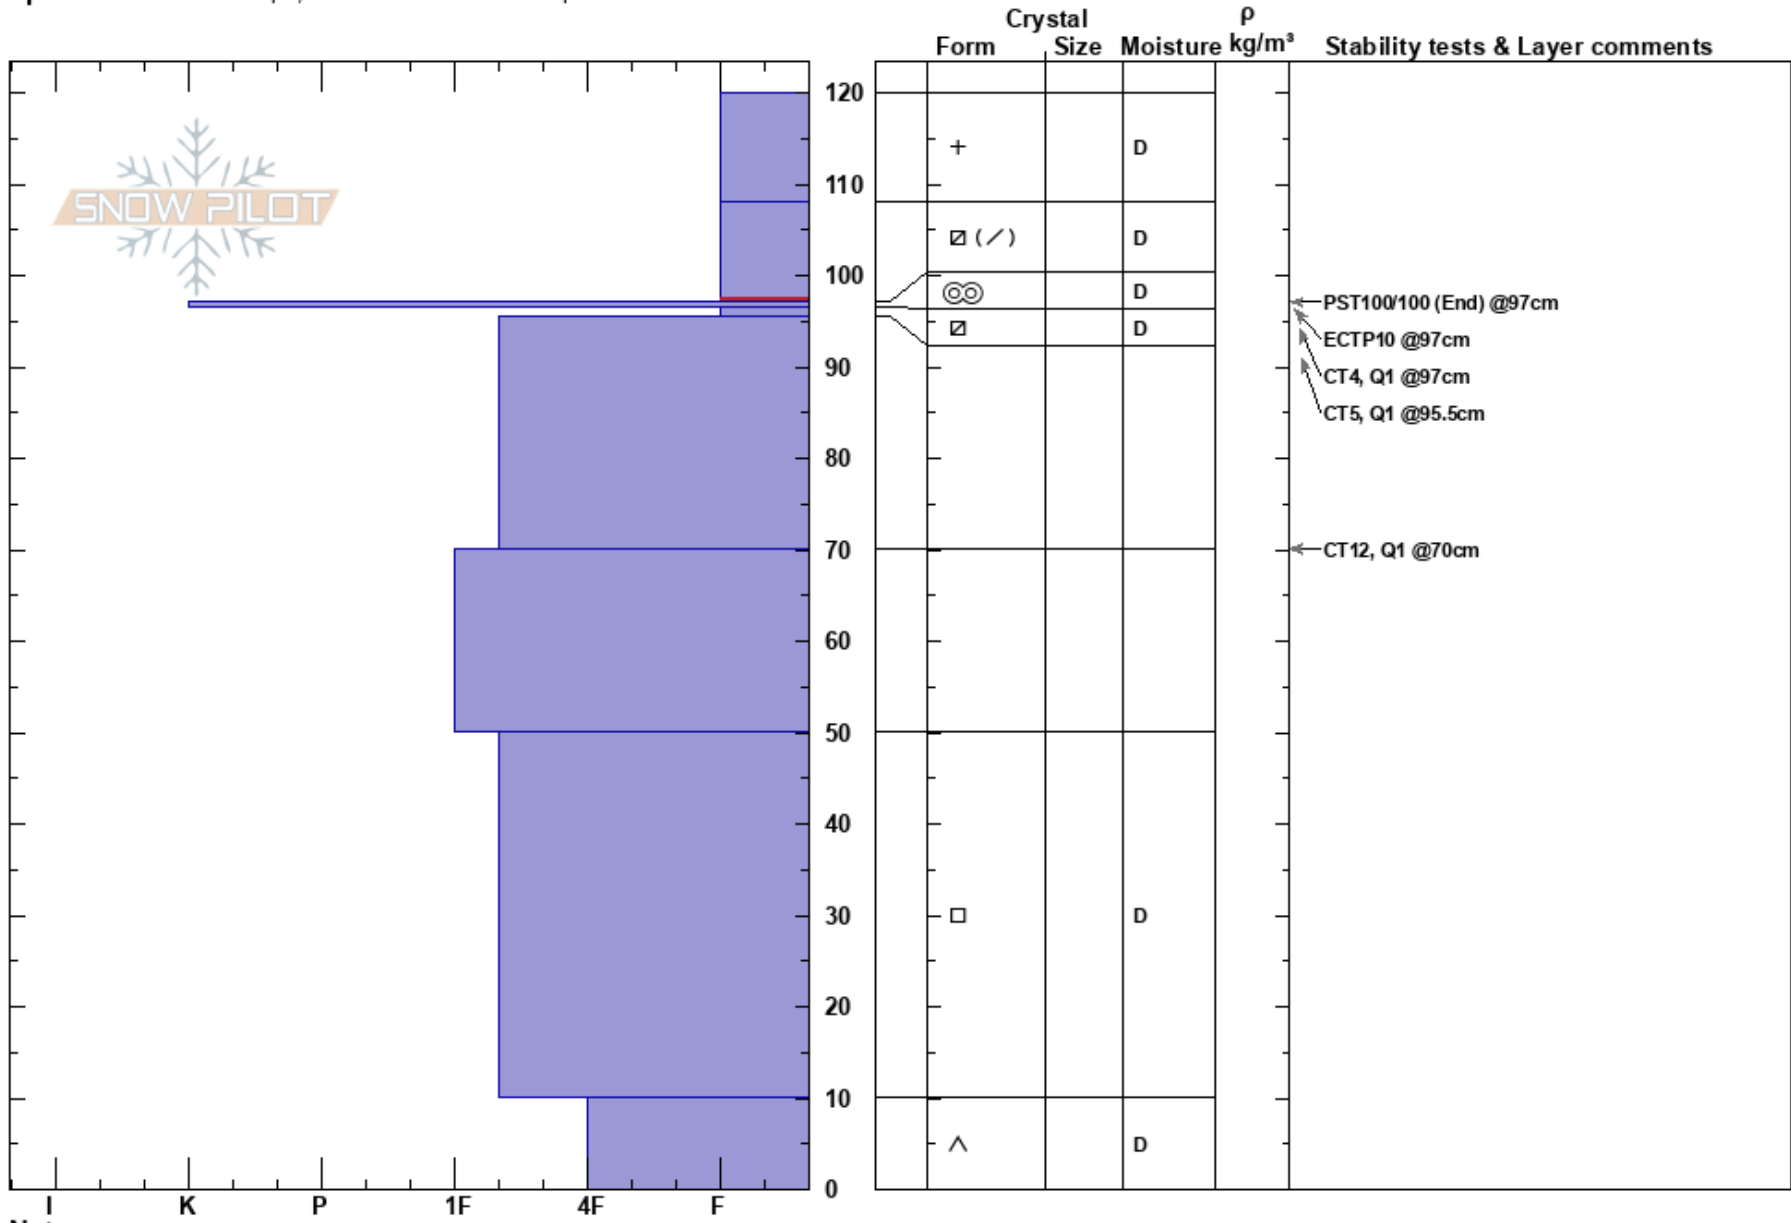

Wilderness Boundary
 Madison Range-S
 MT
 Elevation: 9062 ft
 Aspect: 230°
 Specifics: We skied slope; Snowmobile tracks on slope

Doug Chabot
 01/24/2017 - 11:30am
 Co-ord: 44.97667N, -111.35982W
 Slope Angle: 28°
 Wind Loading: no

Stability: Good
 Air Temperature: -9°C
 Sky Cover: SCT
 Precipitation: NO
 Wind: Calm

HS: 120
 PF: 120 108-97cm: Problematic layer

Layer Notes:

Notes:

I K P 1F 4F F