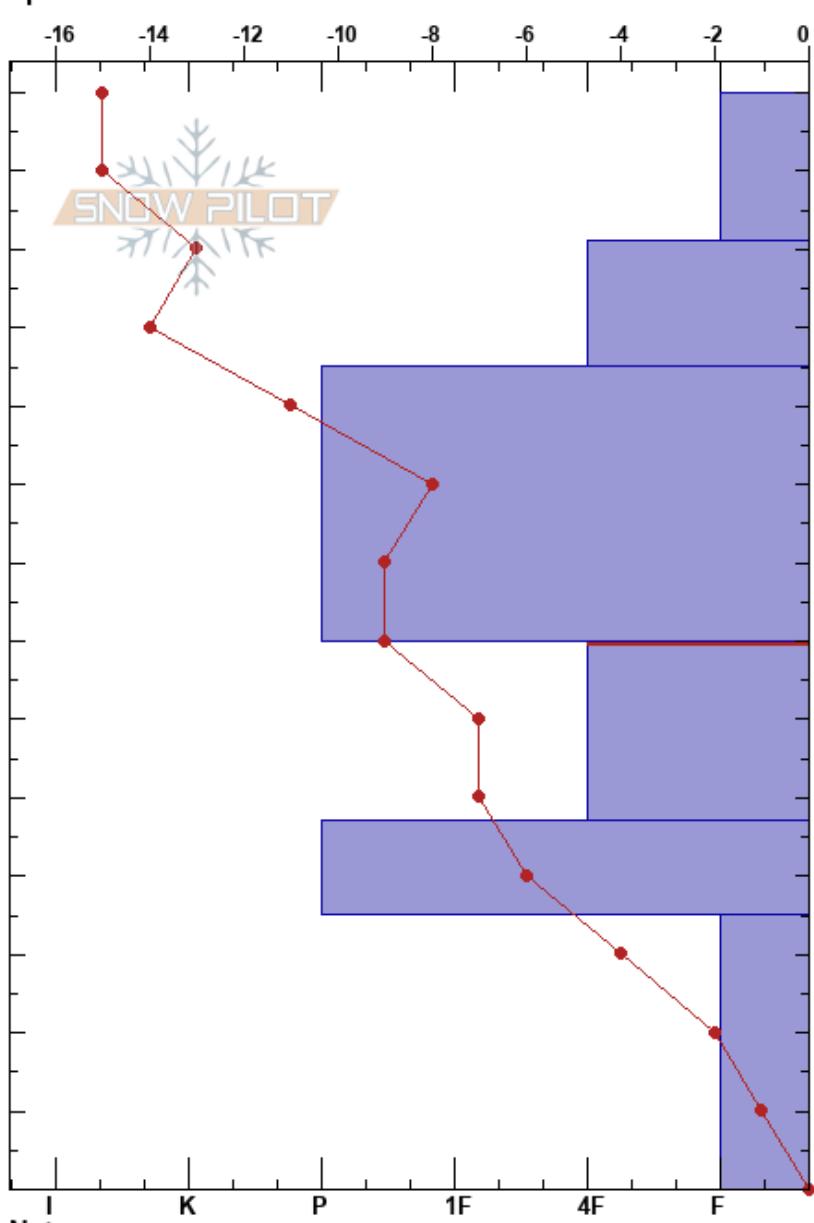

Gold Hill/Mayflower G
 Fremont Pass
 CO
 Elevation: 11800 ft
 Aspect: NE
 Specifics:

Allison Perry
 02/21/2019 - 10:30am
 Co-ord:
 Slope Angle: 24°
 Wind Loading: yes

Stability:
 Air Temperature: -18°C
 Sky Cover: OVC
 Precipitation: NO
 Wind: SE Strong

HS:140
 PF:30 70-47cm:Problematic layer

Form	Crystal		ρ kg/m ³	Stability tests & Layer comments
	Size	Moisture		
+	2	D		
/	1.5	D		←CT19 @121cm
/	1	D		
□	2.5	D		
⊖	1.5	D		←CT24 @47cm
^	4	D		←ECTP21 @35cm