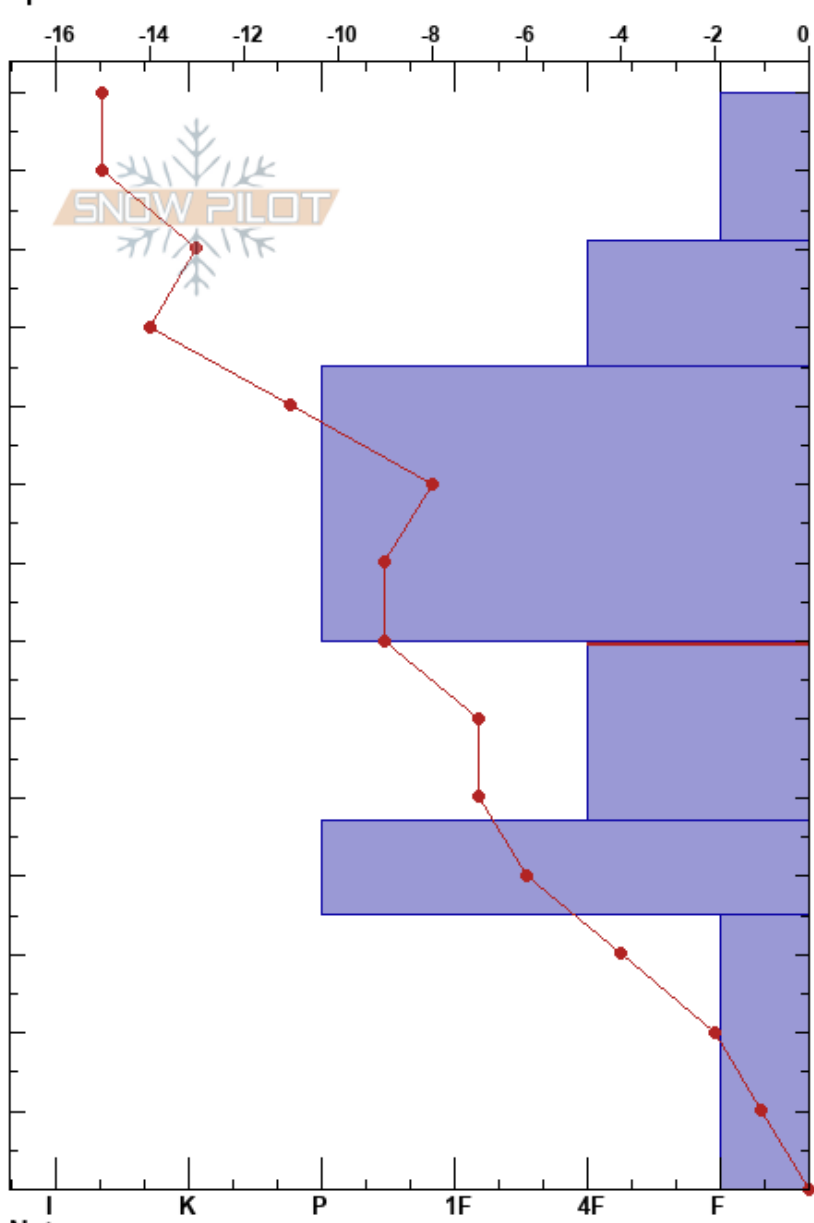

Gold Hill/Mayflower G
 Fremont Pass
 CO
 Elevation: 11800 ft
 Aspect: NE
 Specifics:

Allison Perry
 02/21/2019 - 10:30am
 Co-ord:
 Slope Angle: 24°
 Wind Loading: yes

Stability:
 Air Temperature: -18°C
 Sky Cover: OVC
 Precipitation: NO
 Wind: SE Strong

HS:140
 PF:30 70-47cm:Problematic layer

Form	Crystal		ρ kg/m ³	Stability tests & Layer comments
	Size	Moisture		
+	2	D		
/	1.5	D		← CT19 @121cm
/	1	D		
□	2.5	D		
⊖	1.5	D		← CT24 @47cm
^	4	D		← ECTP21 @35cm