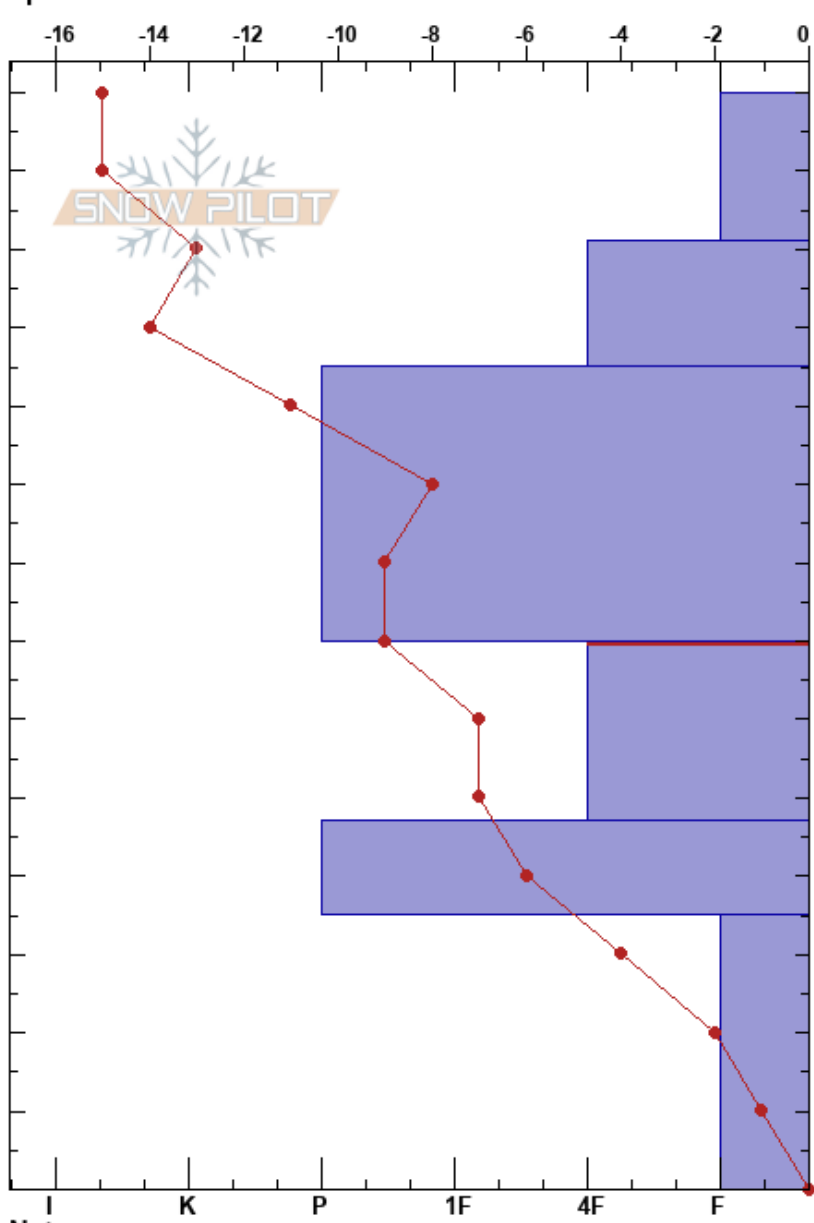

Gold Hill/Mayflower G  
 Fremont Pass  
 CO  
 Elevation: 11800 ft  
 Aspect: NE  
 Specifics:

Allison Perry  
 02/21/2019 - 10:30am  
 Co-ord:  
 Slope Angle: 24°  
 Wind Loading: yes

Stability:  
 Air Temperature: -18°C  
 Sky Cover: OVC  
 Precipitation: NO  
 Wind: SE Strong

HS:140  
 PF:30 70-47cm:Problematic layer

Form	Crystal		$\rho$ kg/m <sup>3</sup>	Stability tests & Layer comments
	Size	Moisture		
+	2	D		
/	1.5	D		← CT19 @121cm
/	1	D		
□	2.5	D		
⊖	1.5	D		← CT24 @47cm
^	4	D		← ECTP21 @35cm