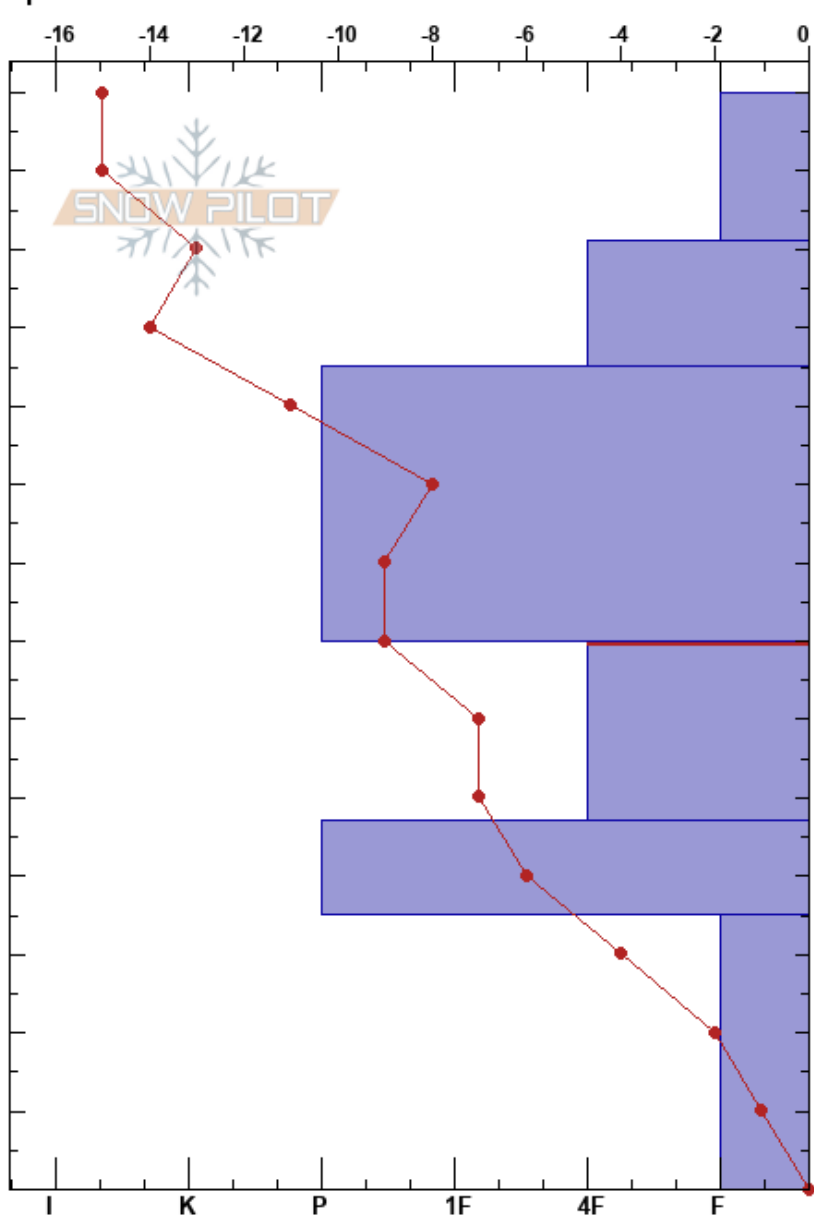

Gold Hill/Mayflower G
 Fremont Pass
 CO
 Elevation: 11800 ft
 Aspect: NE
 Specifics:

Allison Perry
 02/21/2019 - 10:30am
 Co-ord:
 Slope Angle: 24°
 Wind Loading: yes

Stability:
 Air Temperature: -18°C
 Sky Cover: OVC
 Precipitation: NO
 Wind: SE Strong

HS:140
 PF:30 70-47cm:Problematic layer

Form	Crystal		ρ kg/m ³	Stability tests & Layer comments
	Size	Moisture		
+	2	D		
/	1.5	D		← CT19 @121cm
/	1	D		
□	2.5	D		
⊖	1.5	D		← CT24 @47cm
^	4	D		← ECTP21 @35cm