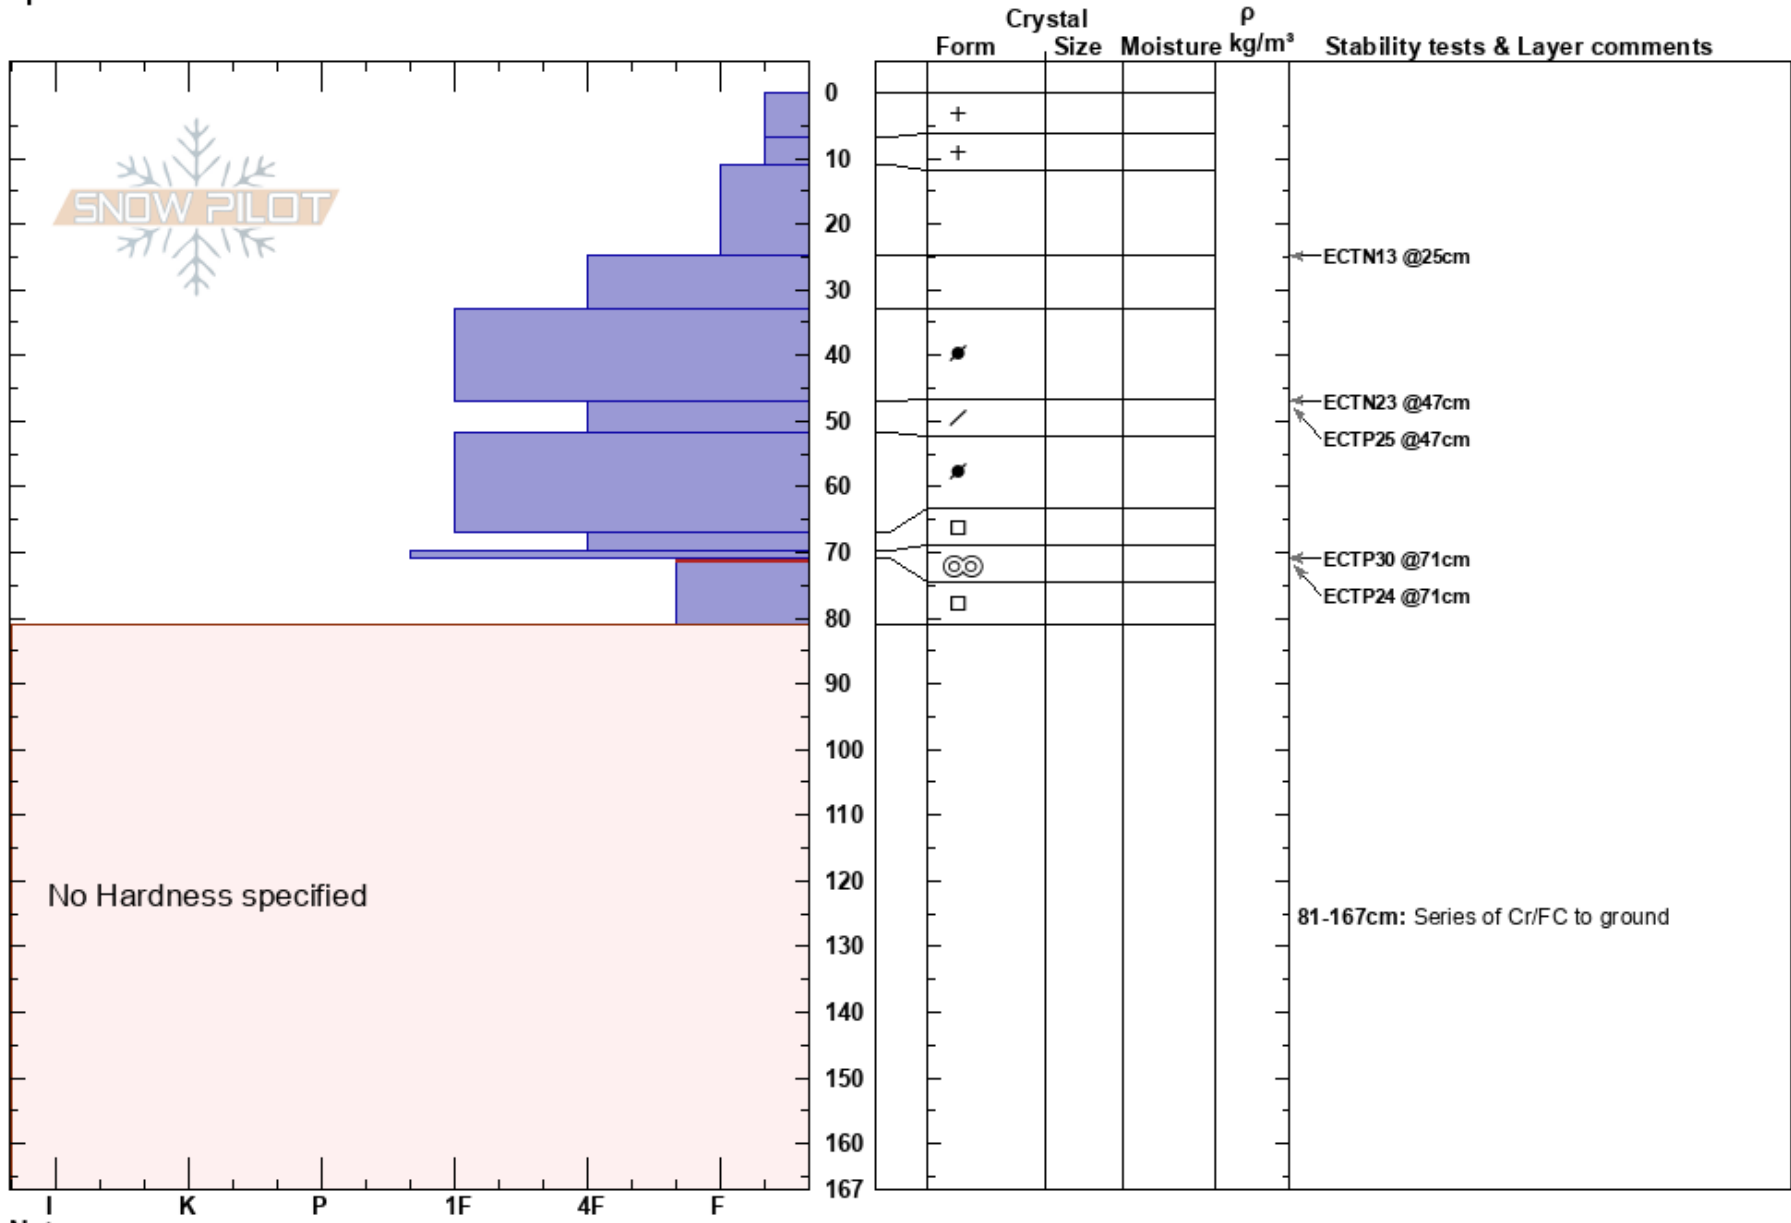

Werner Ridge
 Whitefish
 MT
 Elevation: 6350 ft
 Aspect: 270°
 Specifics:

Clancy Nelson
 02/22/2019 - 10:45am
 Co-ord: 48.56220N, -114.42115E
 Slope Angle:
 Wind Loading: no

Stability:
 Air Temperature:
 Sky Cover: OVC
 Precipitation: S-1
 Wind: SW Light Breeze

HS:167
 PF:25
 71-81cm: Problematic layer
 81-167cm: Series of Cr/FC to ground

Notes: