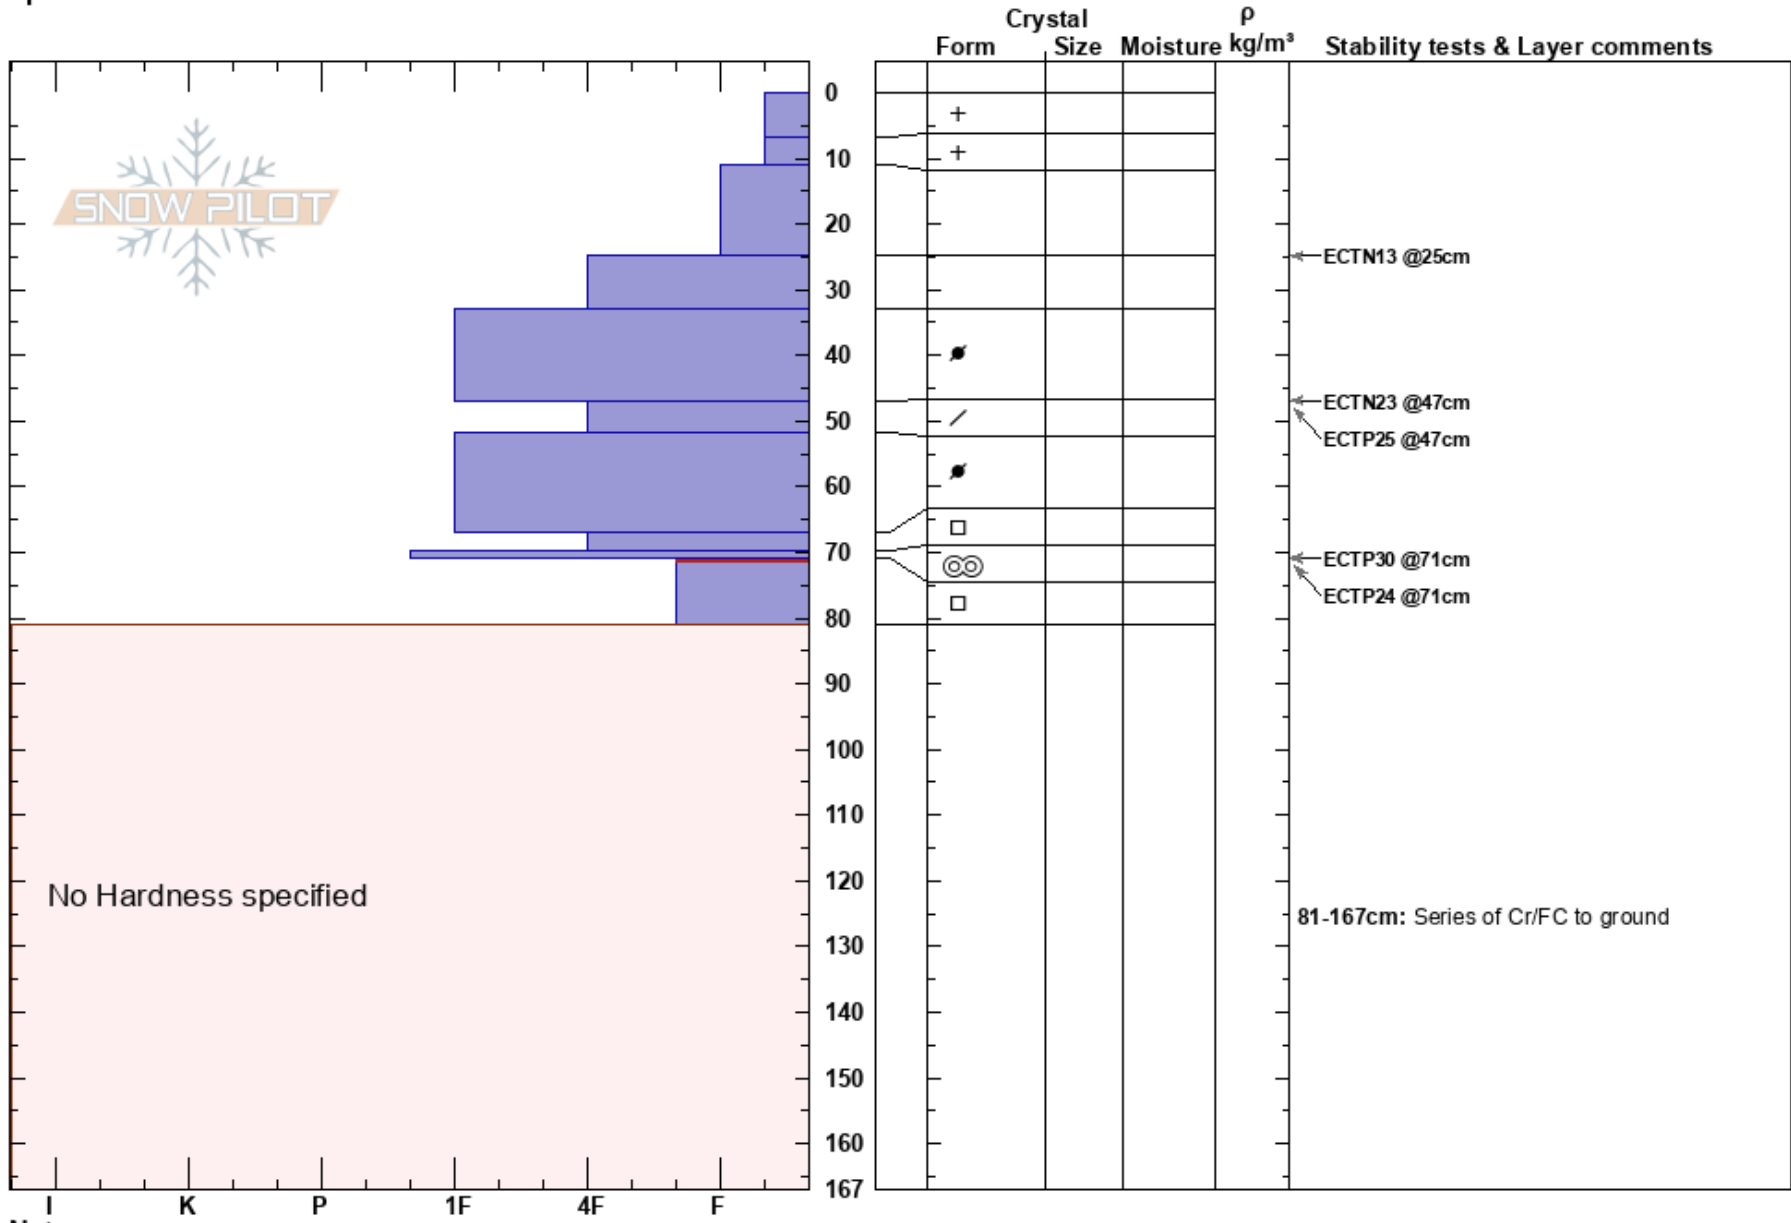

Werner Ridge  
 Whitefish  
 MT  
 Elevation: 6350 ft  
 Aspect: 270°  
 Specifics:

Clancy Nelson  
 02/22/2019 - 10:45am  
 Co-ord: 48.56220N, -114.42115E  
 Slope Angle:  
 Wind Loading: no

Stability:  
 Air Temperature:  
 Sky Cover: OVC  
 Precipitation: S-1  
 Wind: SW Light Breeze

HS:167  
 PF:25  
 71-81cm: Problematic layer  
 81-167cm: Series of Cr/FC to ground

Notes: