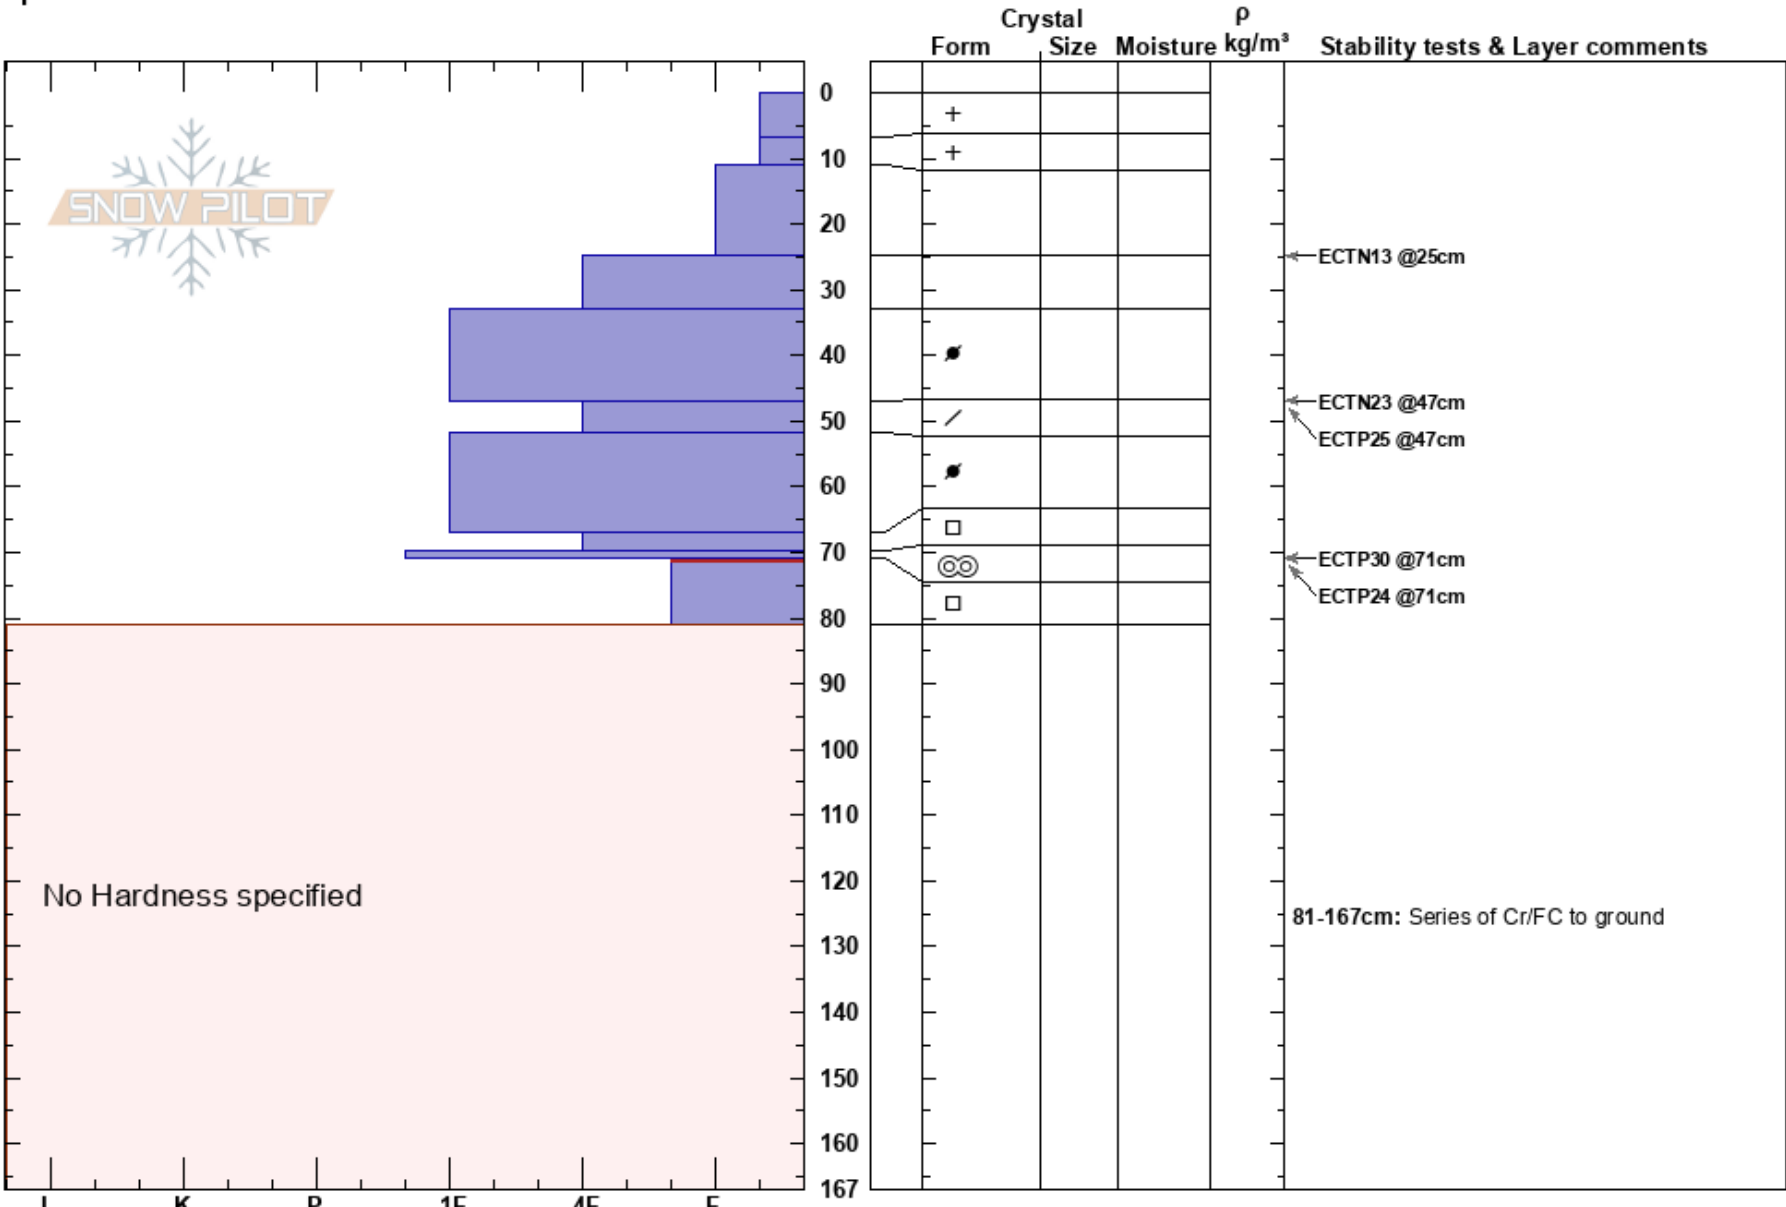

Werner Ridge  
 Whitefish  
 MT  
 Elevation: 6350 ft  
 Aspect: 270°  
 Specifics:

Clancy Nelson  
 02/22/2019 - 10:45am  
 Co-ord: 48.56220N, -114.42115E  
 Slope Angle:  
 Wind Loading: no

Stability:  
 Air Temperature:  
 Sky Cover: OVC  
 Precipitation: S-1  
 Wind: SW Light Breeze

HS:167  
 PF:25  
 71-81cm: Problematic layer  
 81-167cm: Series of Cr/FC to ground

Notes: