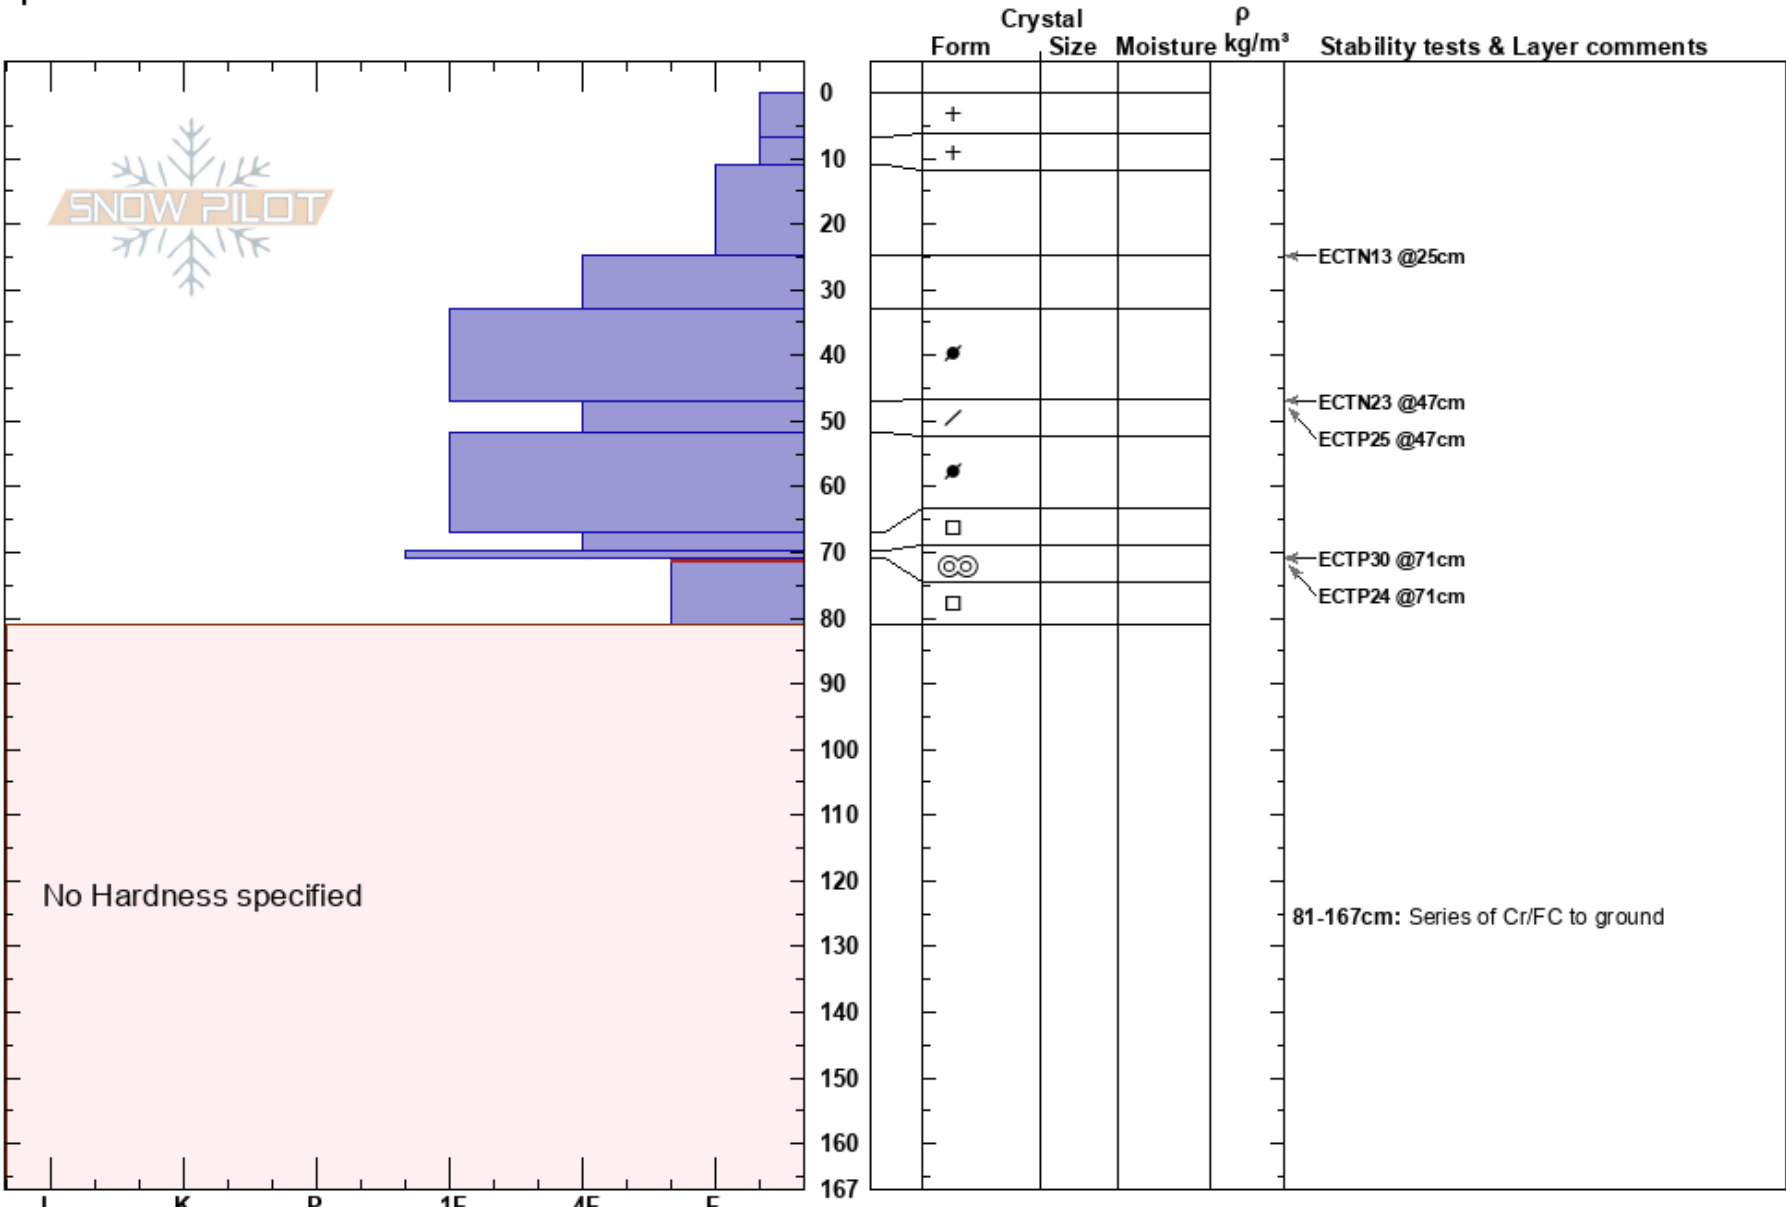

Werner Ridge
 Whitefish
 MT
 Elevation: 6350 ft
 Aspect: 270°
 Specifics:

Clancy Nelson
 02/22/2019 - 10:45am
 Co-ord: 48.56220N, -114.42115E
 Slope Angle:
 Wind Loading: no

Stability:
 Air Temperature:
 Sky Cover: OVC
 Precipitation: S-1
 Wind: SW Light Breeze

HS:167
 PF:25
 71-81cm: Problematic layer
 81-167cm: Series of Cr/FC to ground

Notes: